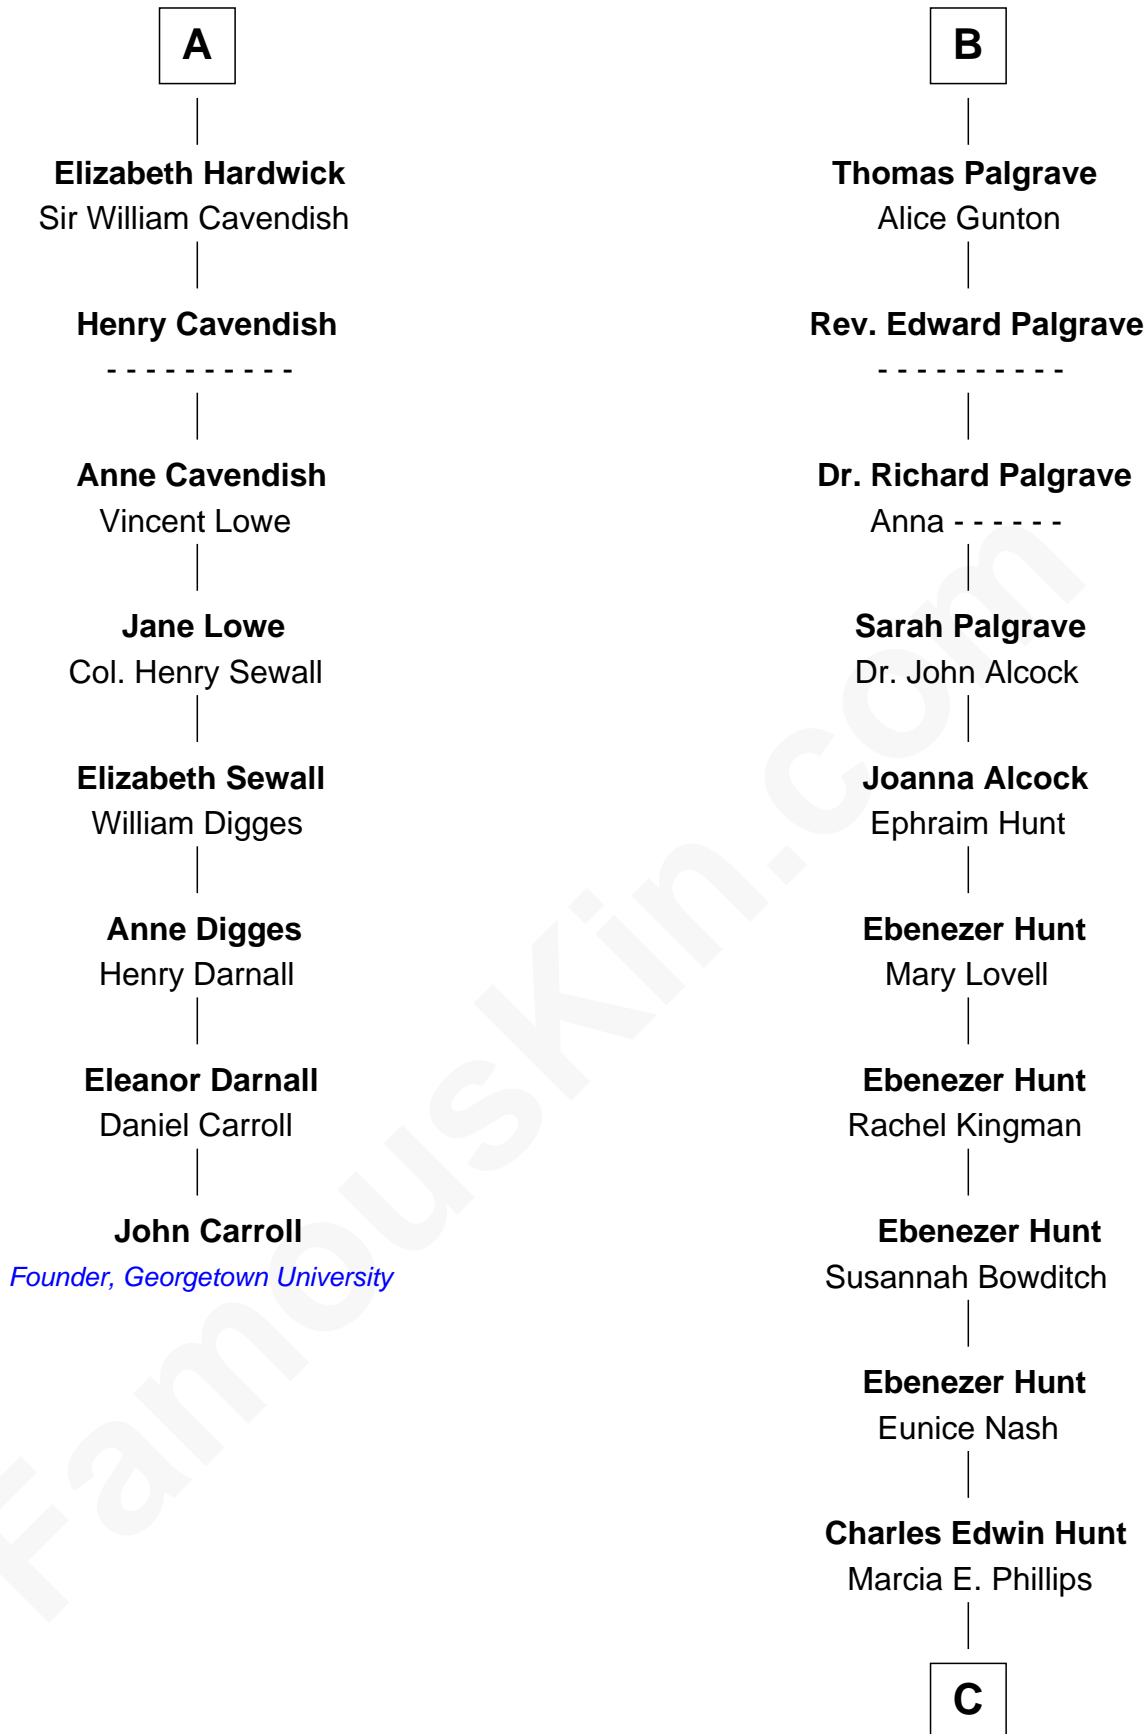

FamousKin.com Relationship Chart of

John Carroll

Founder of Georgetown University

14th cousin 6 times removed of

Linda Hunt

TV and Movie Actress

Edmund Fitzalan

Alice de Warenne

C

Charles Phillips Hunt

Ella Maria Read

Charles Edwin Hunt

Louise Phipps Davy

Raymond Davy Hunt

Elsie R. Doying

Linda Hunt