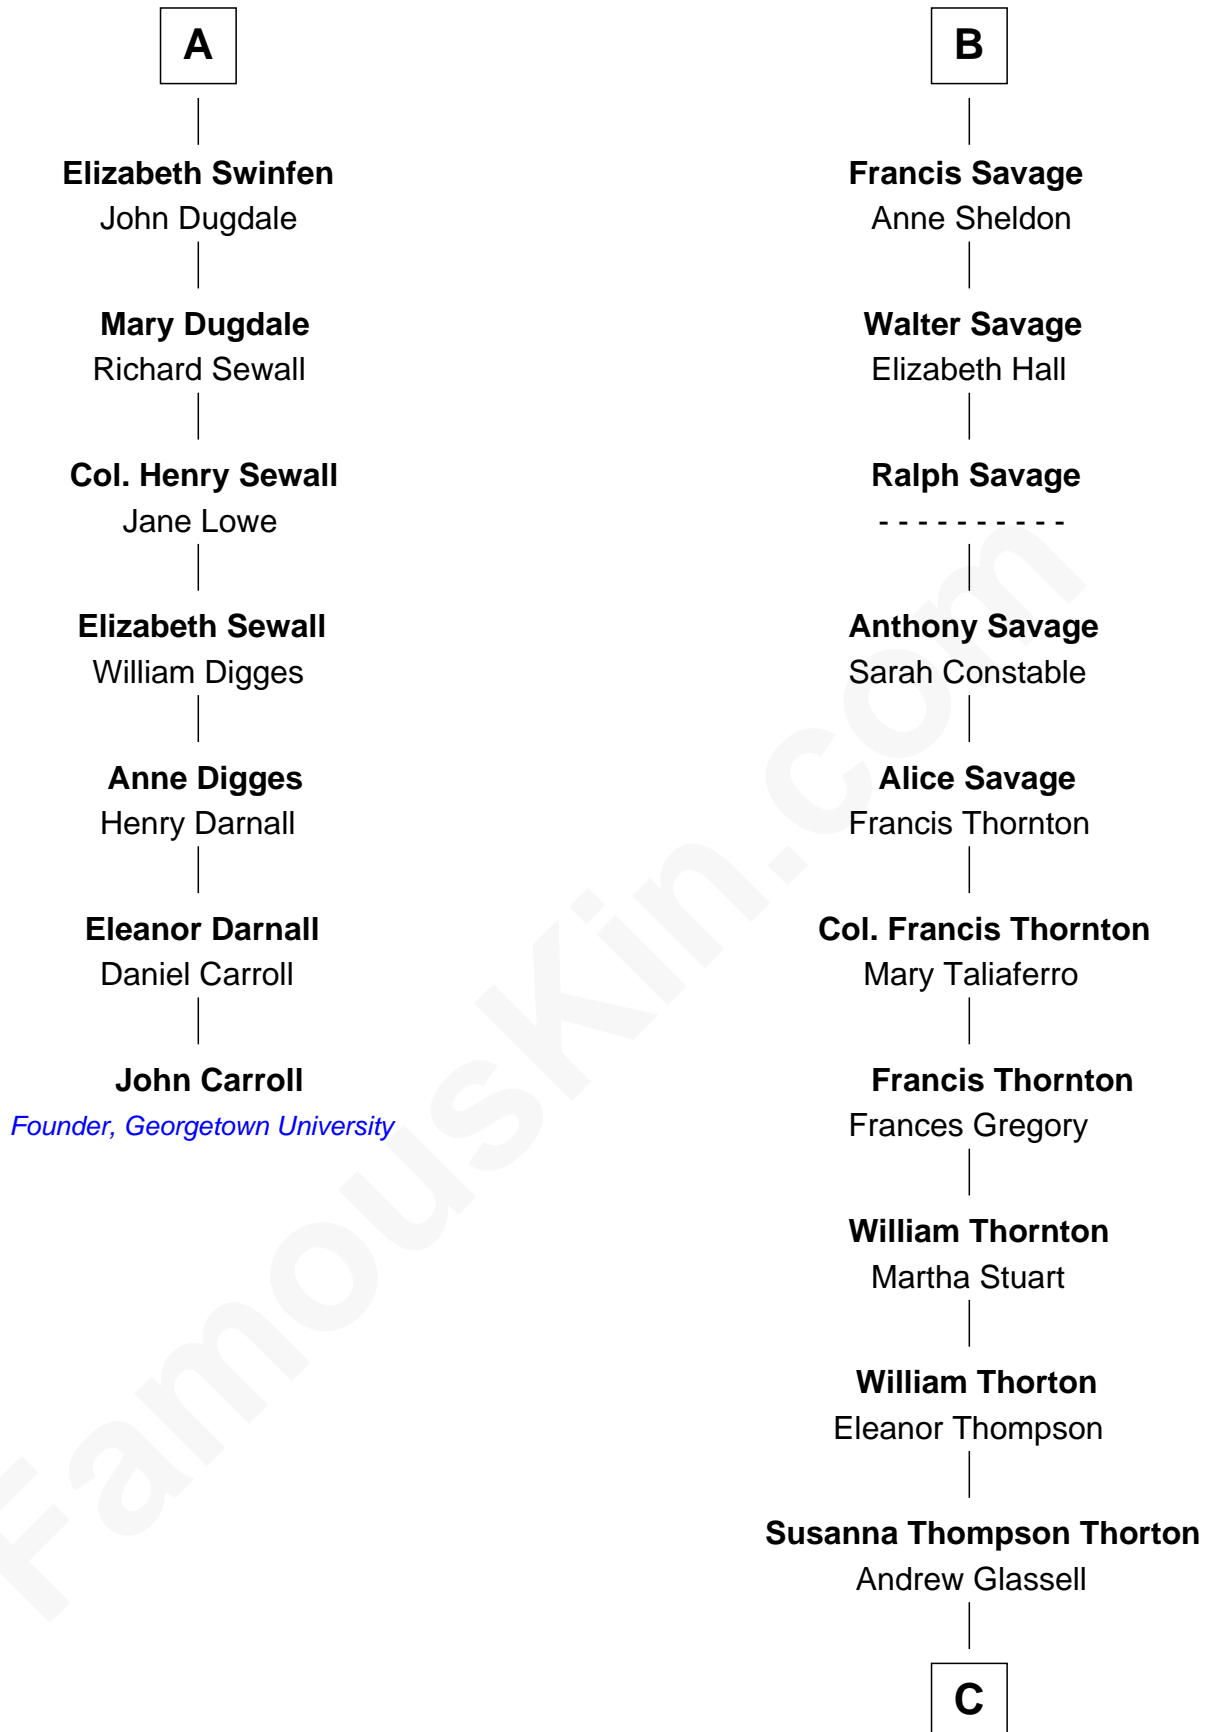

## Relationship Chart of

### John Carroll

Founder of Georgetown University

13th cousin 6 times removed of

### General George S. Patton

U.S. Army - World War II

**C**

—  
**Susan Thornton Glassell**

George Smith Patton

—  
**George Smith Patton**

Ruth Wilson

—  
**General George S. Patton**