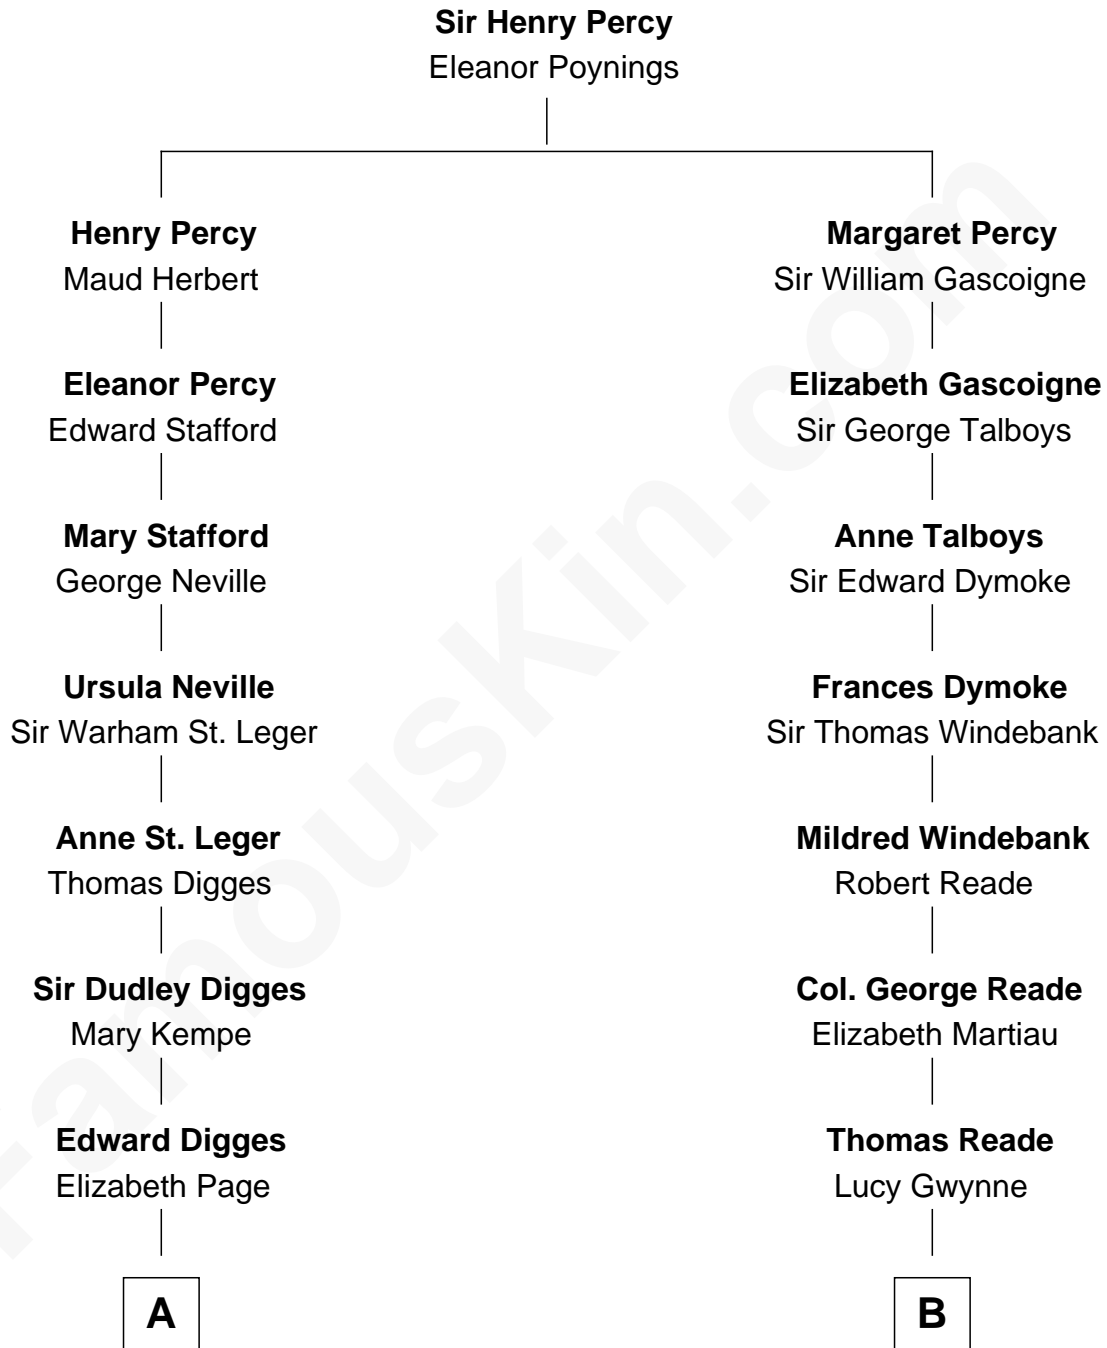

FamousKin.com

Relationship Chart of

John Carroll

Founder of Georgetown University

10th cousin 4 times removed of

General George S. Patton

U.S. Army - World War II

A

William Digges
Elizabeth Sewall

Anne Digges
Henry Darnall

Eleanor Darnall
Daniel Carroll

John Carroll
Founder, Georgetown University

B

Mildred Reade
Philip Rootes

Elizabeth Rootes
Rev. John Thompson

Philip Rootes Thompson
Anna Davenport