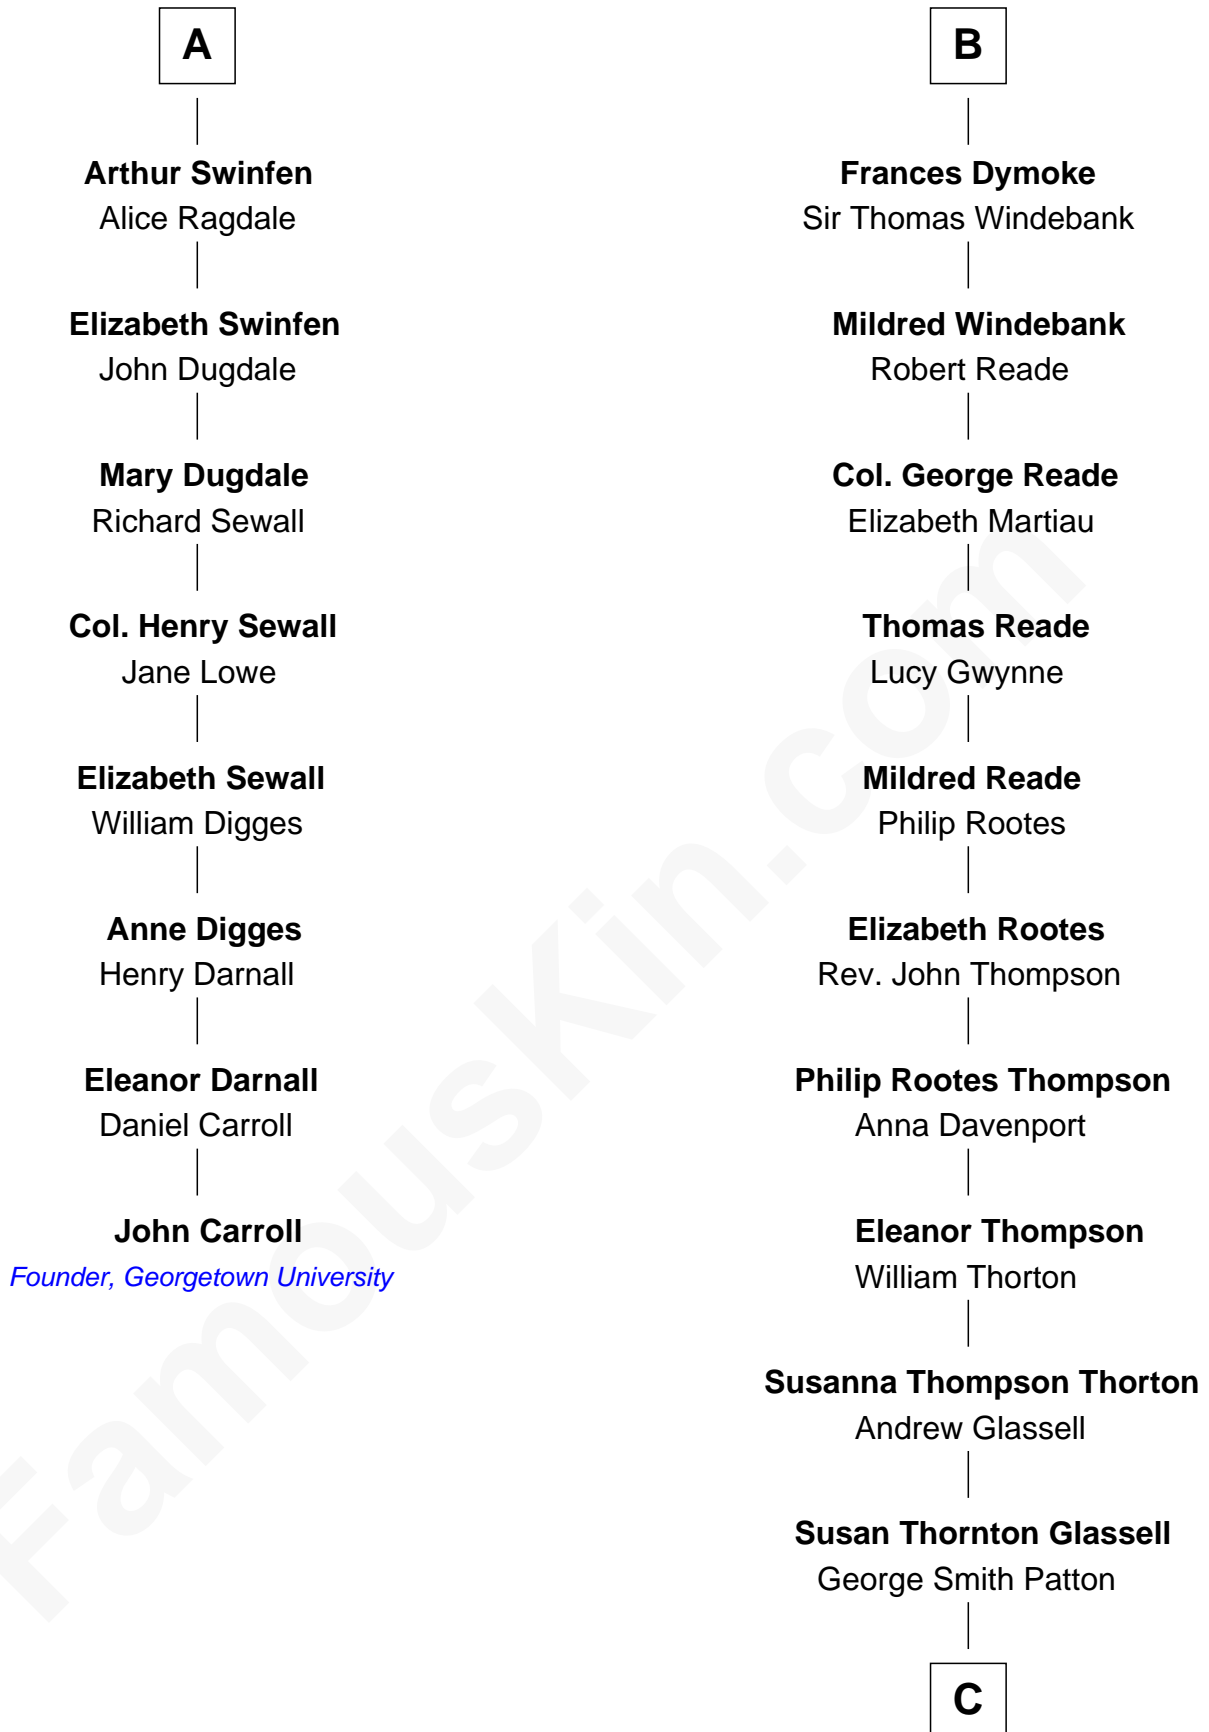

FamousKin.com

Relationship Chart of

John Carroll

Founder of Georgetown University

14th cousin 4 times removed of

General George S. Patton

U.S. Army - World War II

C