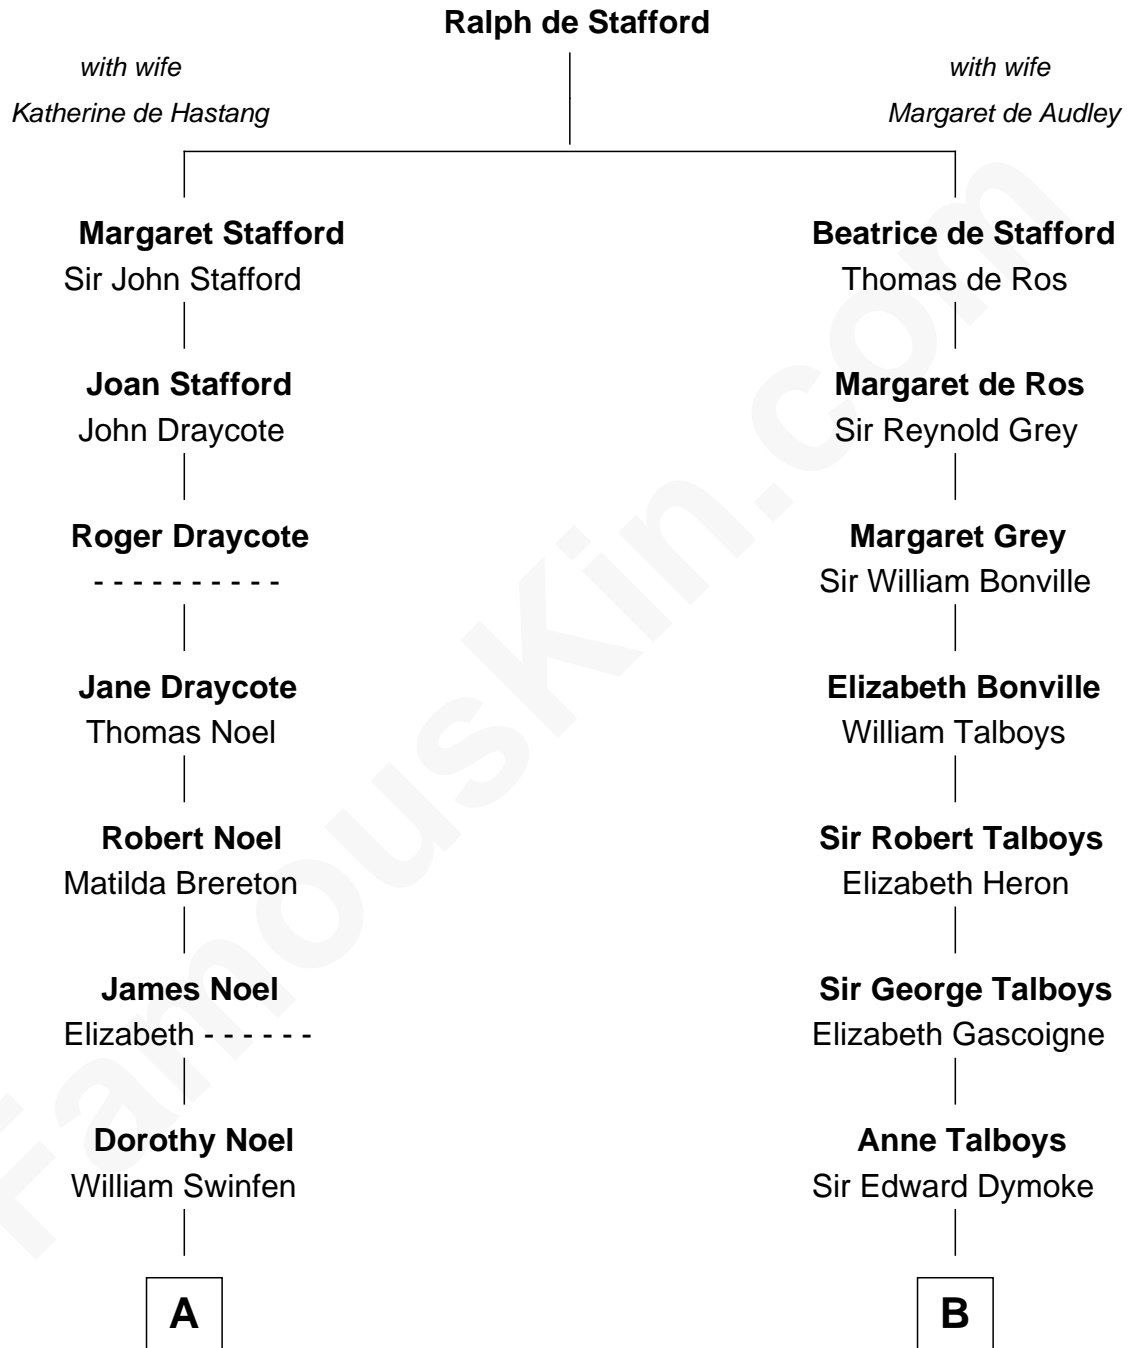

FamousKin.com

Relationship Chart of

John Carroll

Founder of Georgetown University

14th cousin 4 times removed of

General George S. Patton

U.S. Army - World War II

C

George Smith Patton

Ruth Wilson

General George S. Patton

U.S. Army - World War II

FamousKin.com