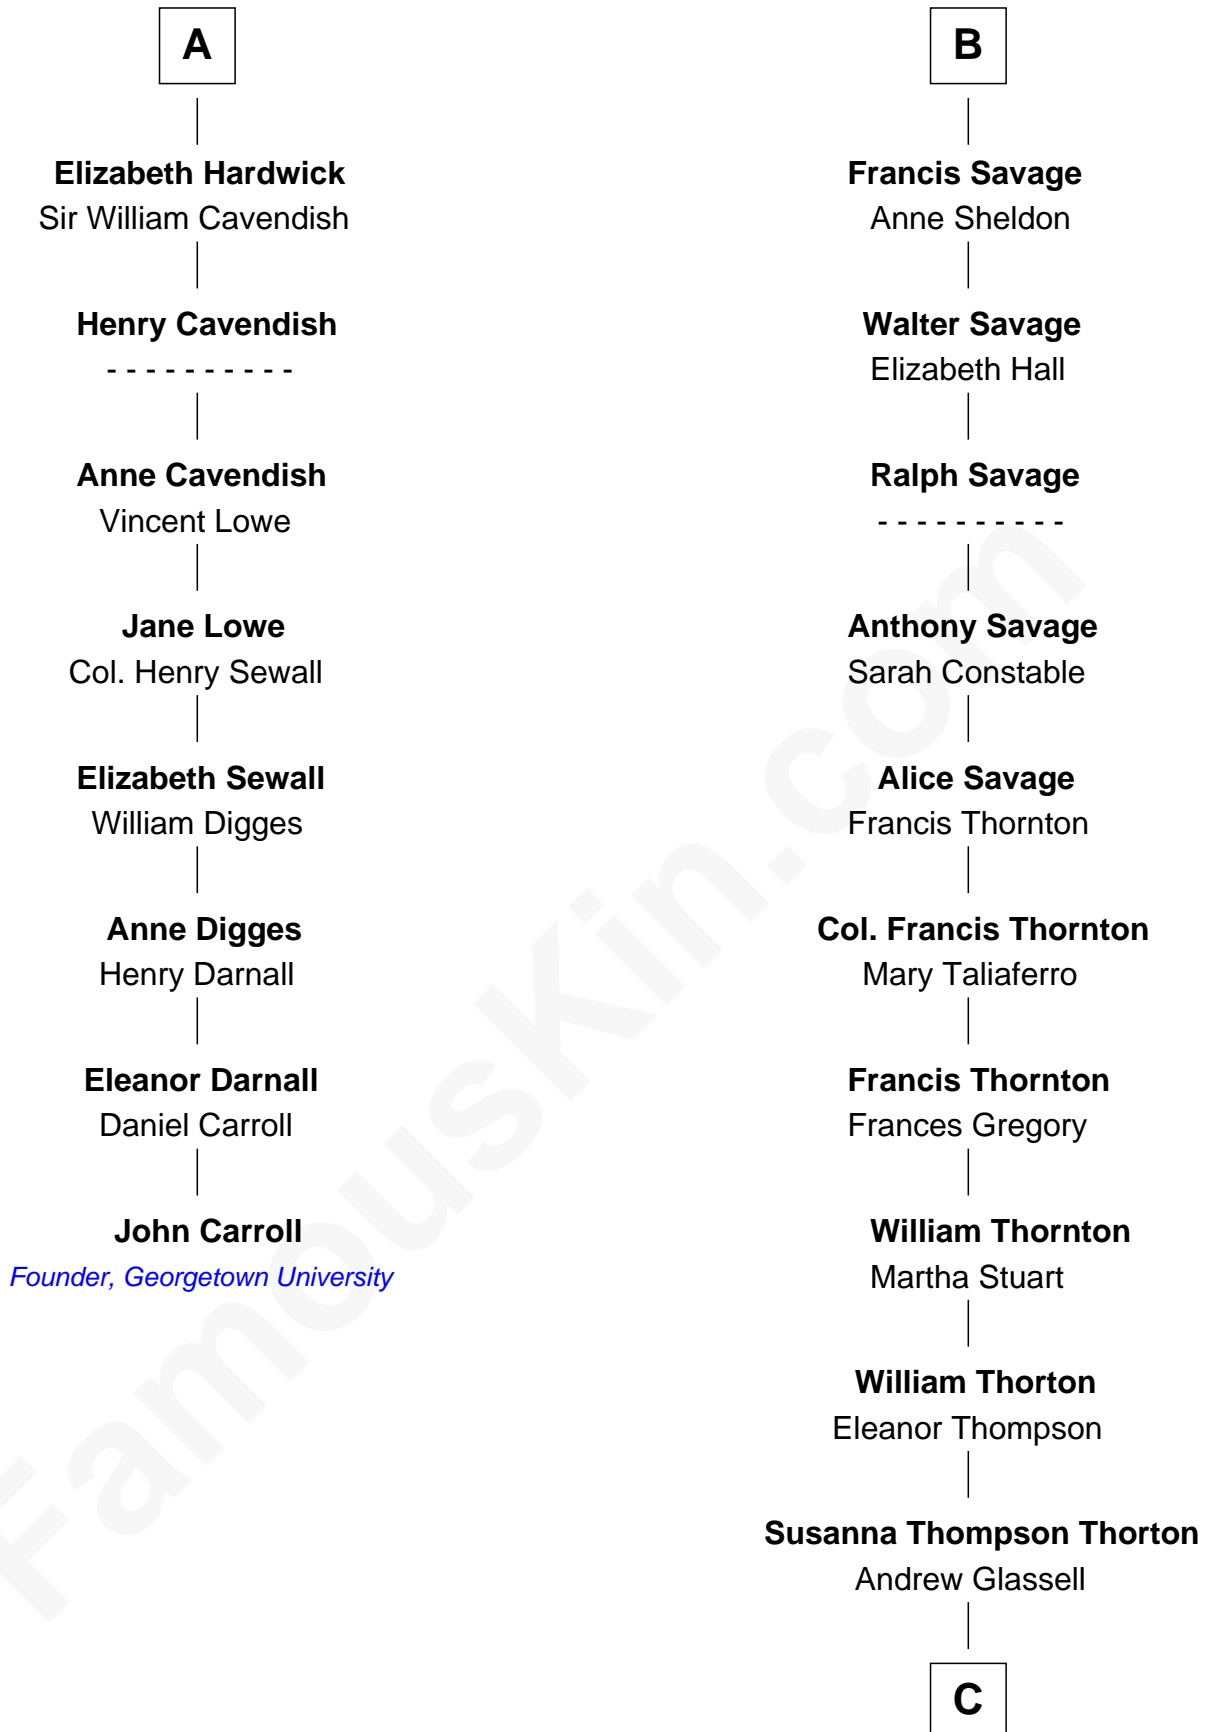

FamousKin.com

Relationship Chart of

John Carroll

Founder of Georgetown University

14th cousin 5 times removed of

General George S. Patton

U.S. Army - World War II

C

—
Susan Thornton Glassell

George Smith Patton

—
George Smith Patton

Ruth Wilson

—
General George S. Patton

U.S. Army - World War II

FamousKin.com