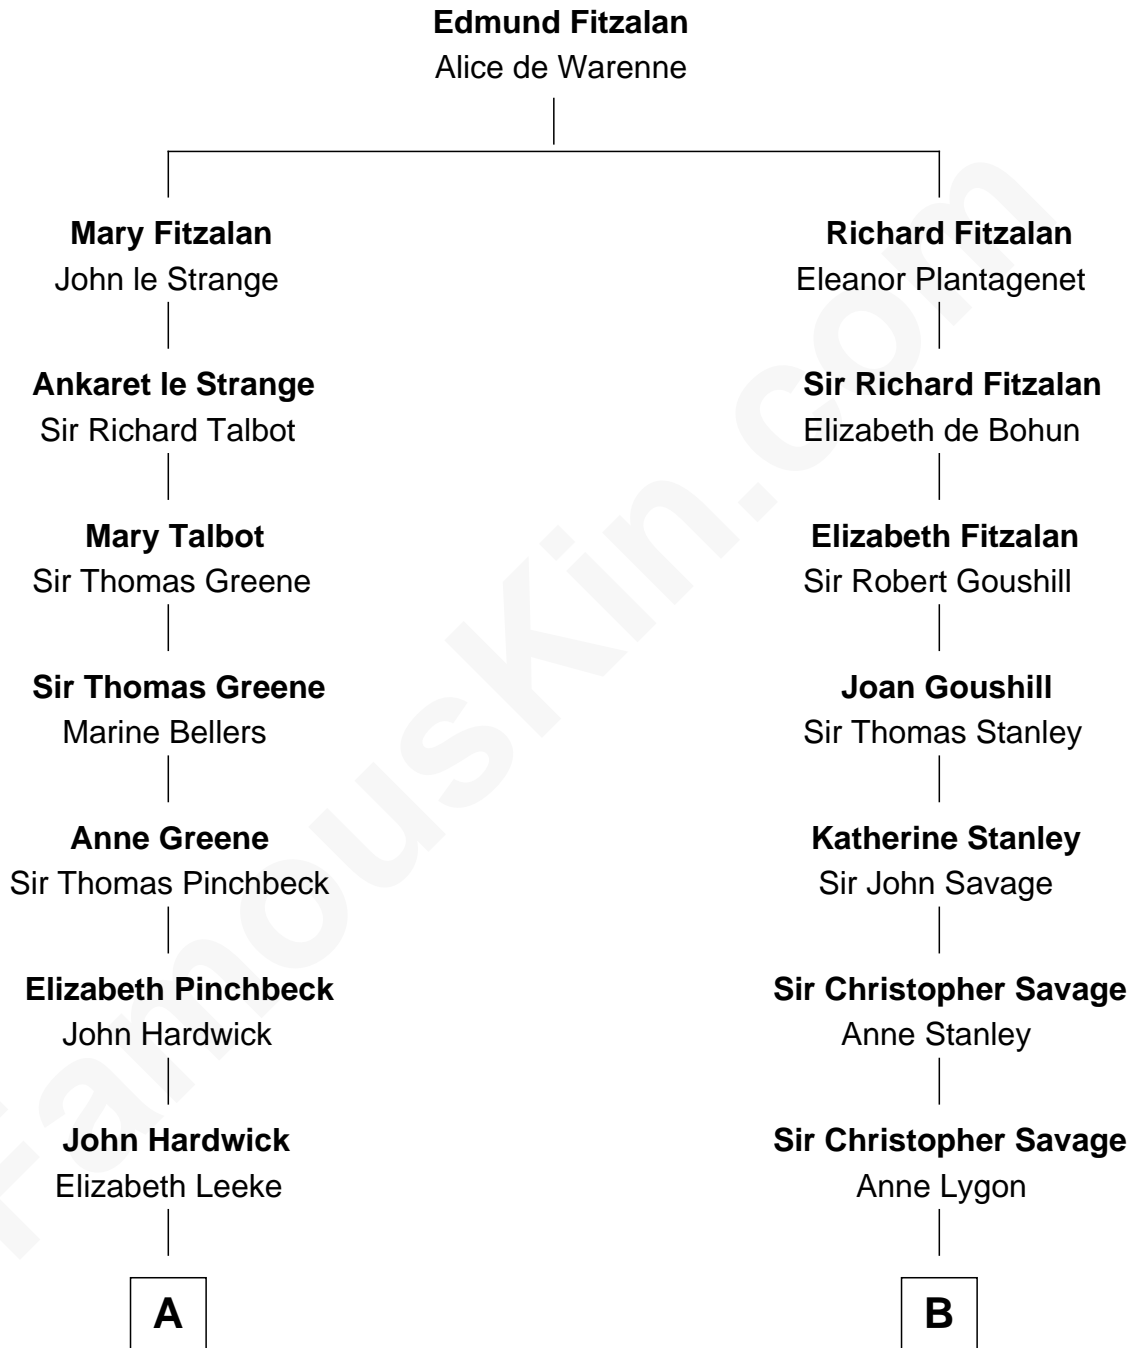

FamousKin.com

Relationship Chart of

John Carroll

Founder of Georgetown University

14th cousin 5 times removed of

General George S. Patton

U.S. Army - World War II

C

—
Susan Thornton Glassell

George Smith Patton

—
George Smith Patton

Ruth Wilson

—
General George S. Patton

U.S. Army - World War II

FamousKin.com