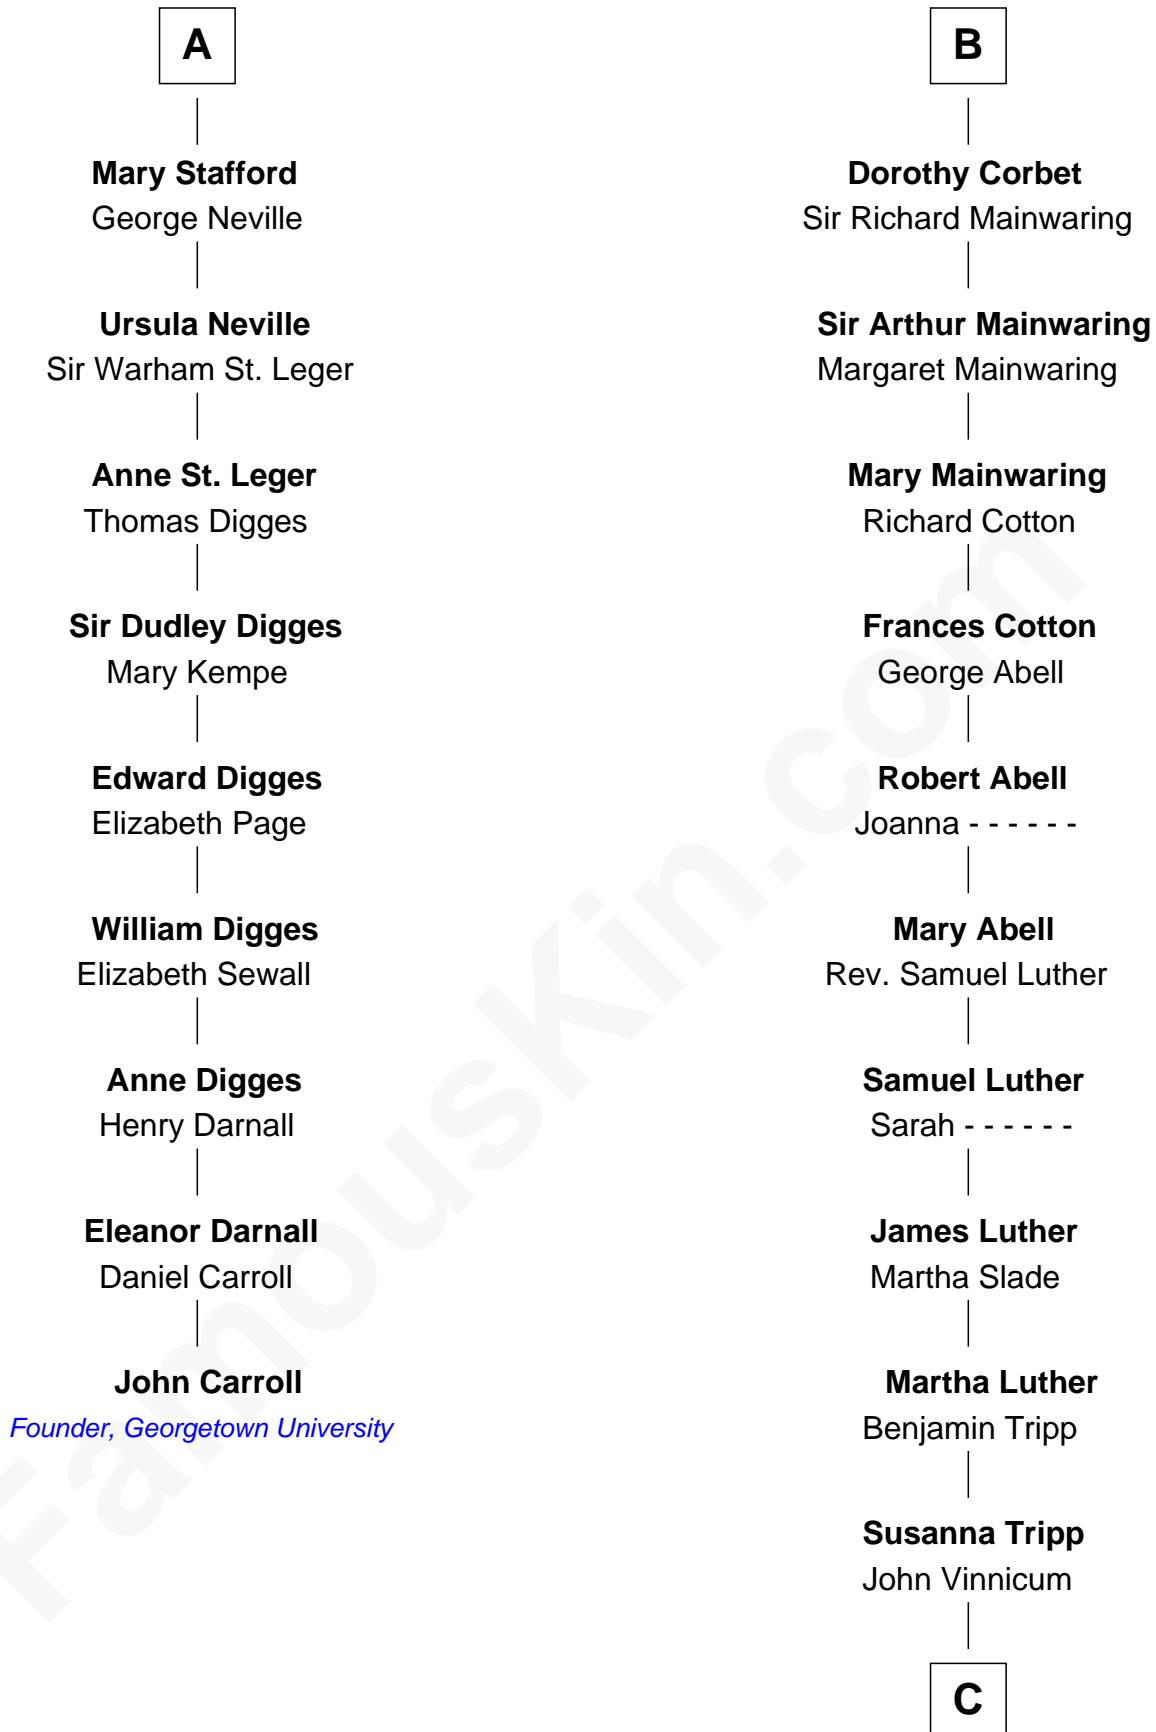

FamousKin.com Relationship Chart of

John Carroll

Founder of Georgetown University

15th cousin 5 times removed of

Lizzie Borden

Accused Murderess

Henry Plantagenet

Maud de Chaworth

Richard Fitzalan

Sir Richard Fitzalan

Elizabeth de Bohun

Joan Fitzalan

Sir William Beauchamp

Joan Beauchamp

James Butler

Elizabeth Butler

John Talbot

Ann Talbot

Sir Henry Vernon

Elizabeth Vernon

Sir Robert Corbet

B

C

—
Sarah L. Vinnicum

Joseph Morse

—
Anthony Morse

Rhoda Morrison

—
Sarah Anthony Morse

Andrew Jackson Borden

—
Lizzie Borden

Accused Murderess

FamousKin.com