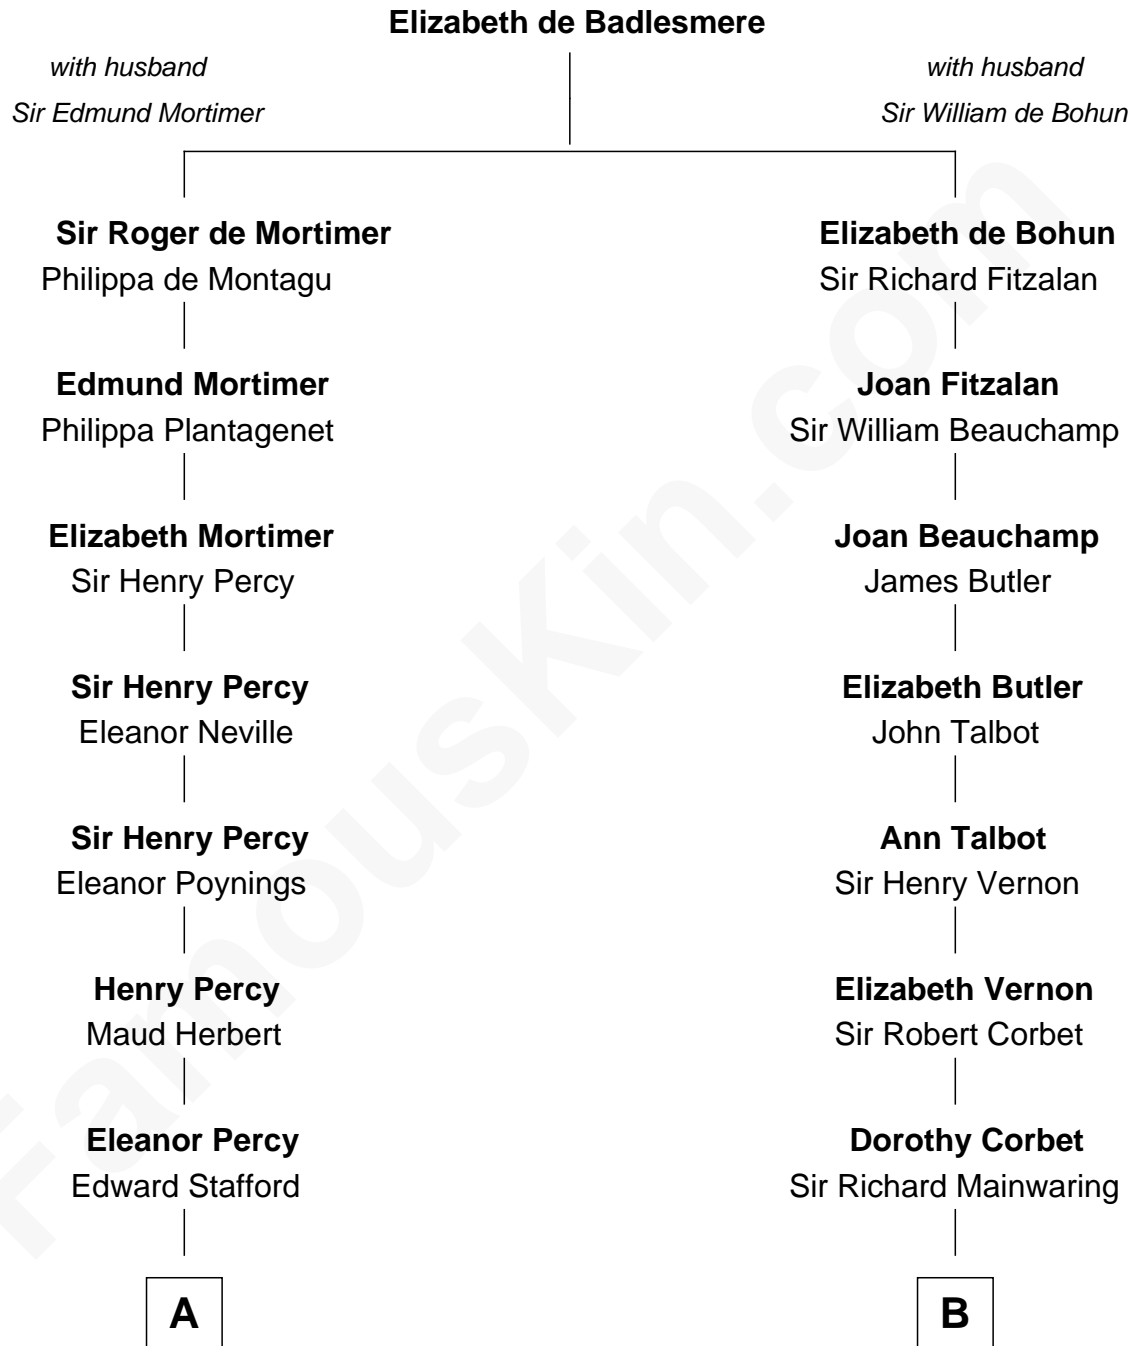

# FamousKin.com Relationship Chart of

**John Carroll**

*Founder of Georgetown University*

15th cousin 4 times removed of

**Lizzie Borden**

*Accused Murderess*

**C**

**Anthony Morse**

Rhoda Morrison

**Sarah Anthony Morse**

Andrew Jackson Borden

**Lizzie Borden**

*Accused Murderess*

FamousKin.com