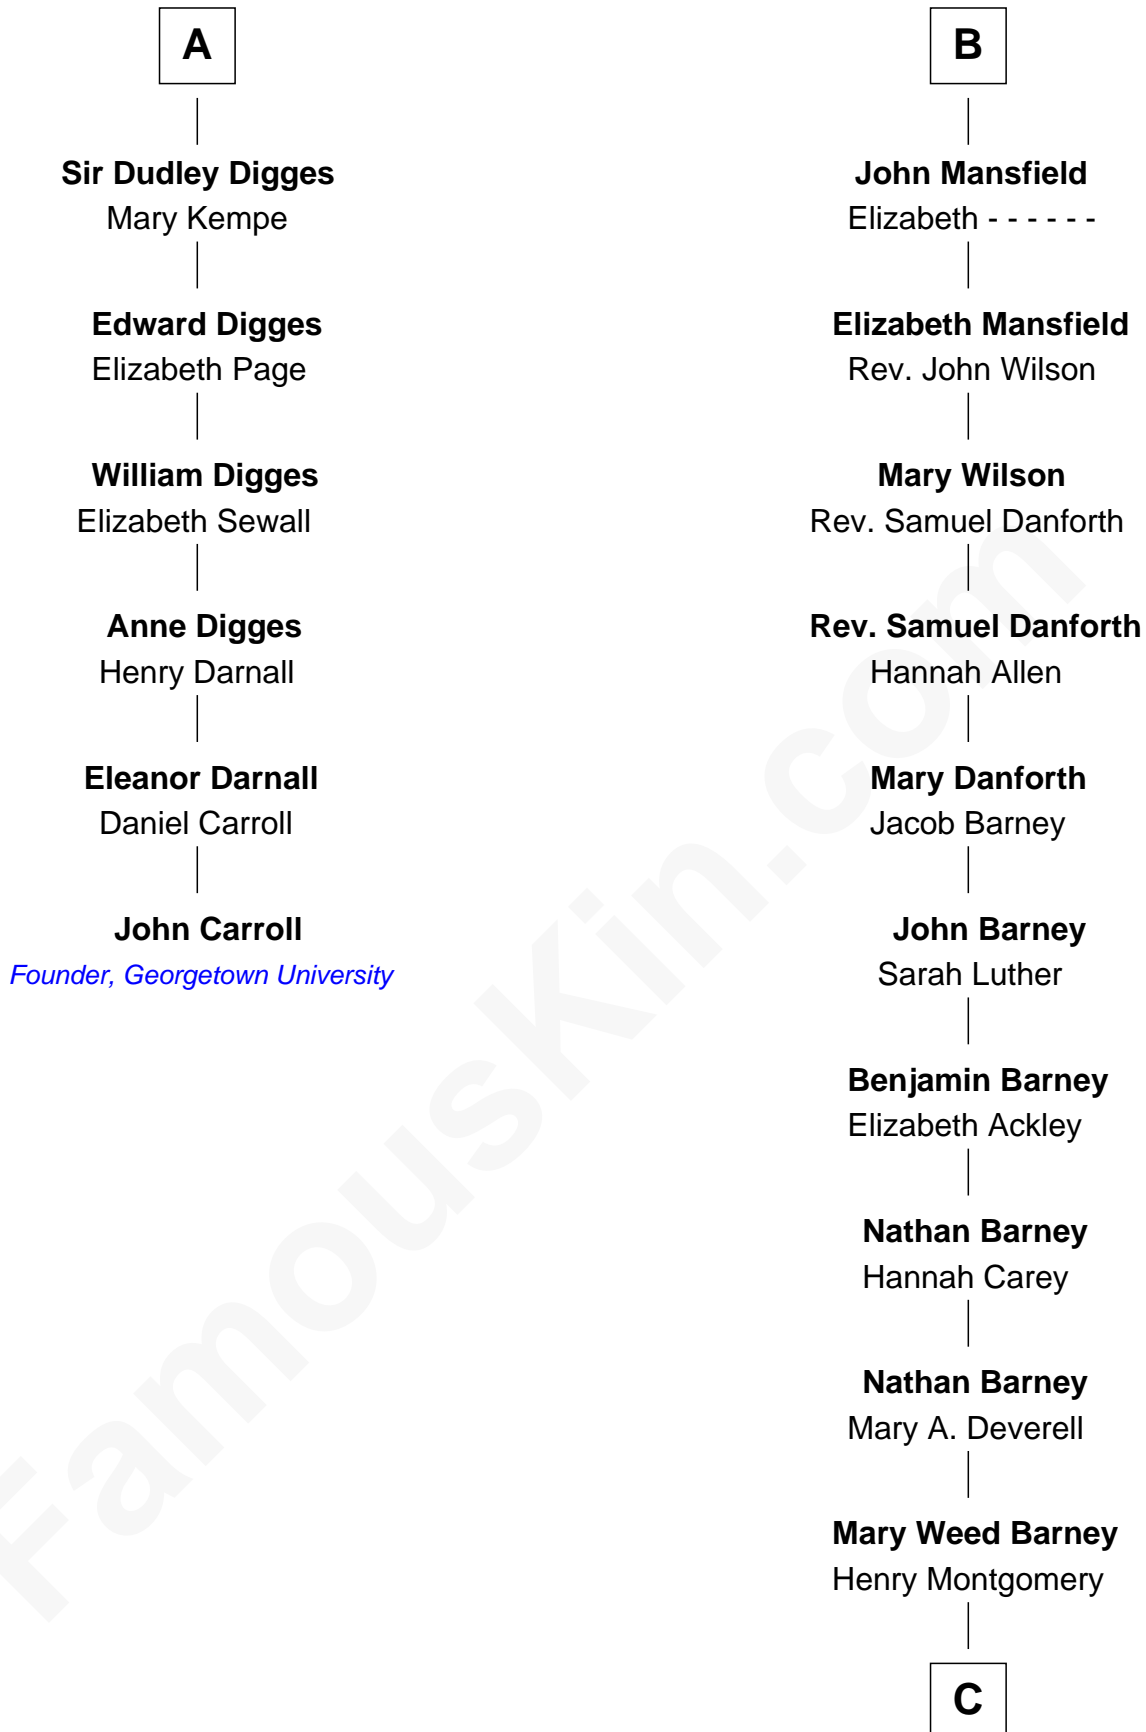

FamousKin.com

Relationship Chart of

John Carroll

Founder of Georgetown University

12th cousin 6 times removed of

Elizabeth Montgomery

TV Actress - "Bewitched"

C

|
Henry Montgomery
Elizabeth Bryan Allen

|
Elizabeth Montgomery
TV Actress - "Bewitched"

FamousKin.com