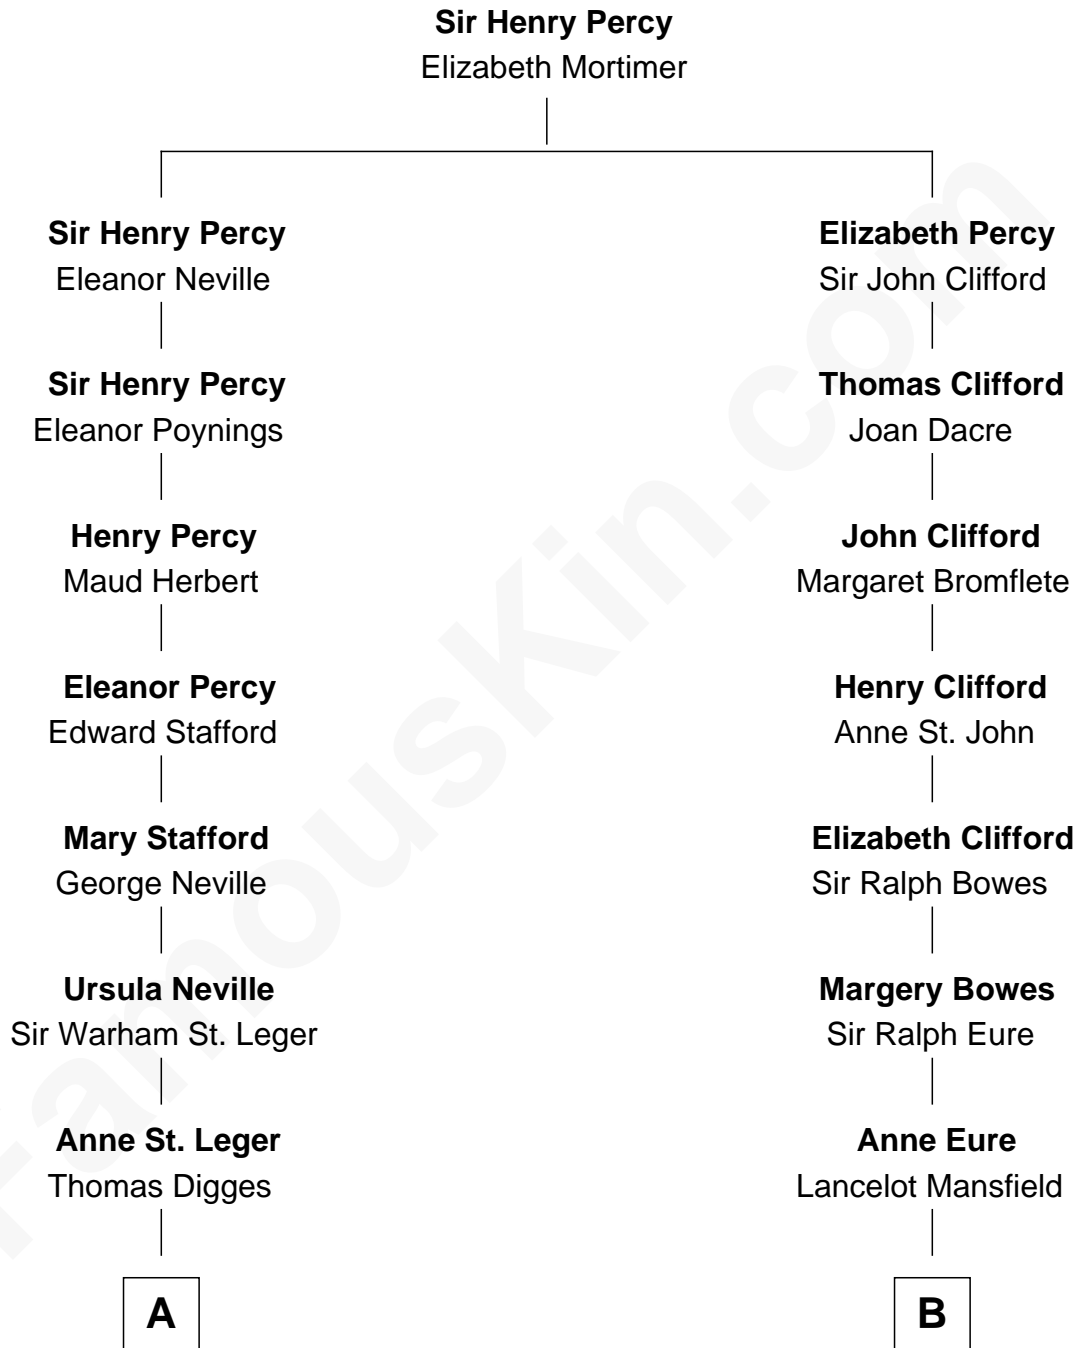

FamousKin.com

Relationship Chart of

John Carroll

Founder of Georgetown University

12th cousin 6 times removed of

Elizabeth Montgomery

TV Actress - "Bewitched"

C

|
Henry Montgomery
Elizabeth Bryan Allen

|
Elizabeth Montgomery
TV Actress - "Bewitched"

FamousKin.com