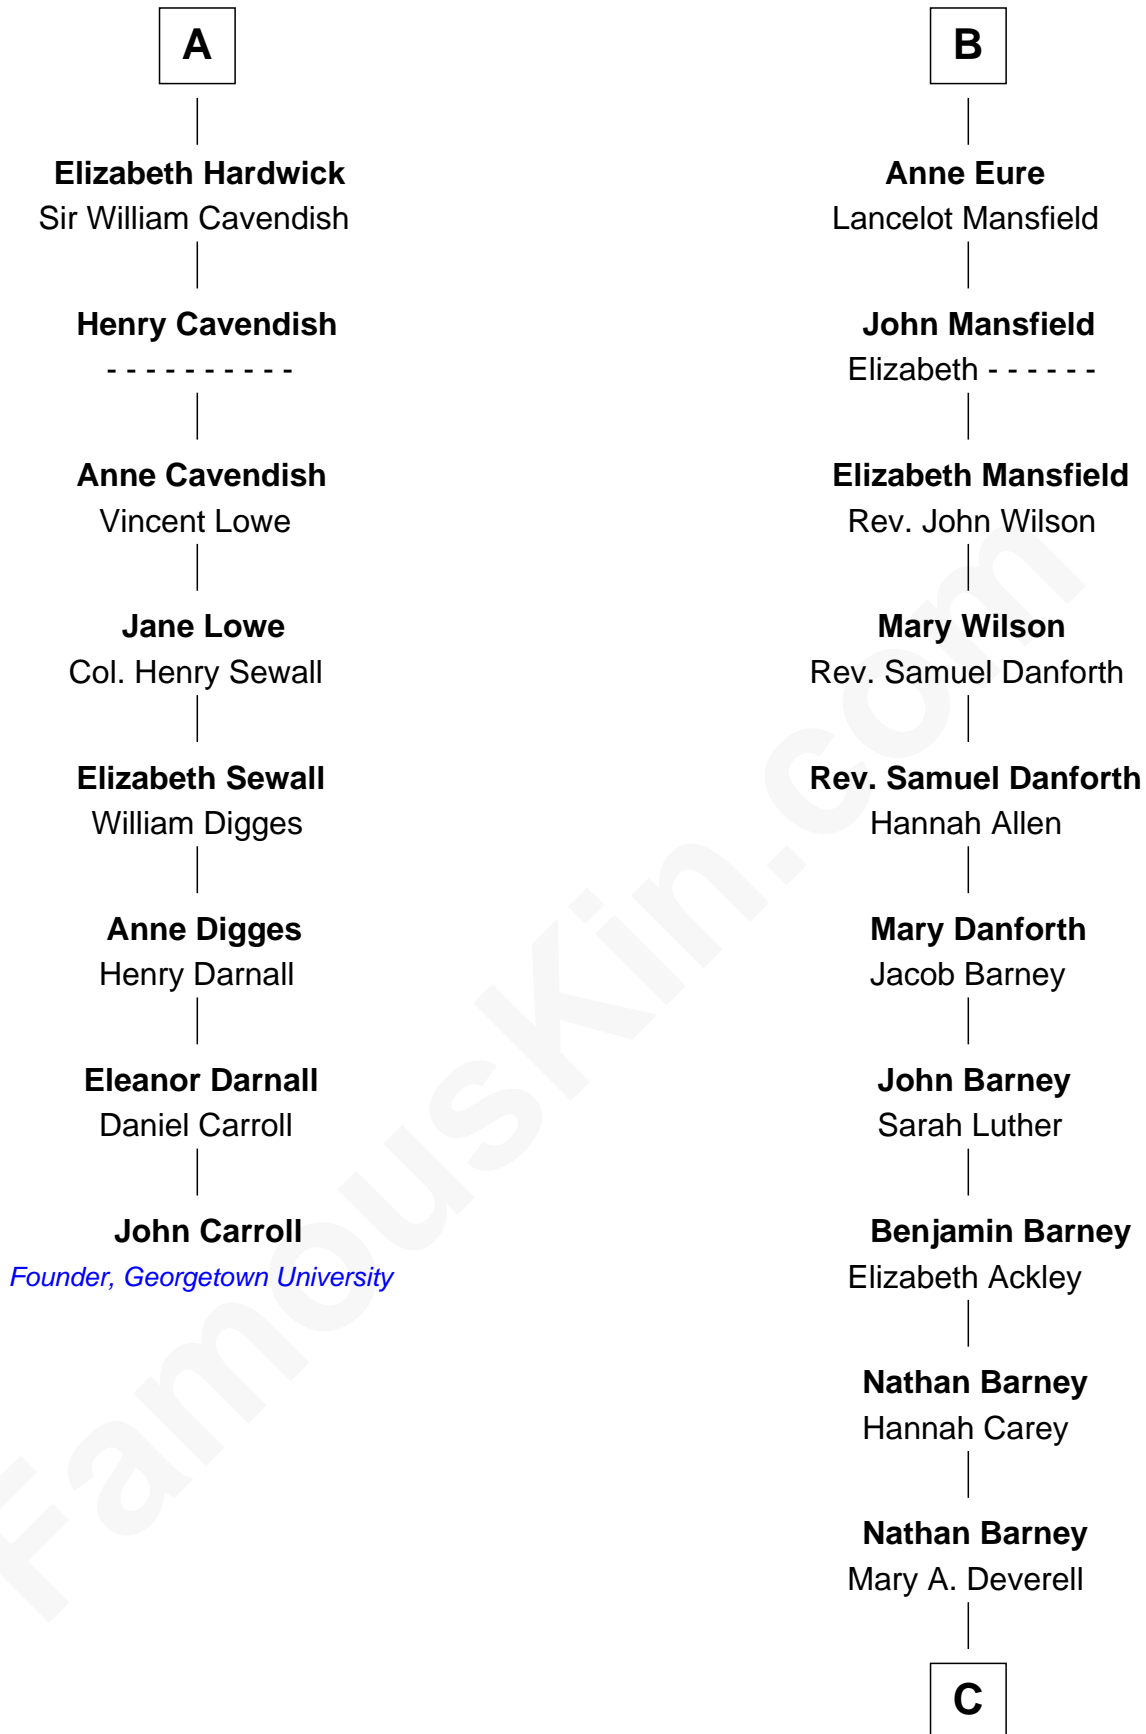

FamousKin.com

Relationship Chart of

John Carroll

Founder of Georgetown University

14th cousin 5 times removed of

Elizabeth Montgomery

TV Actress - "Bewitched"

Edmund Fitzalan

Alice de Warenne

C

—
Mary Weed Barney
Henry Montgomery

—
Henry Montgomery
Elizabeth Bryan Allen

—
Elizabeth Montgomery
TV Actress - "Bewitched"

FamousKin.com