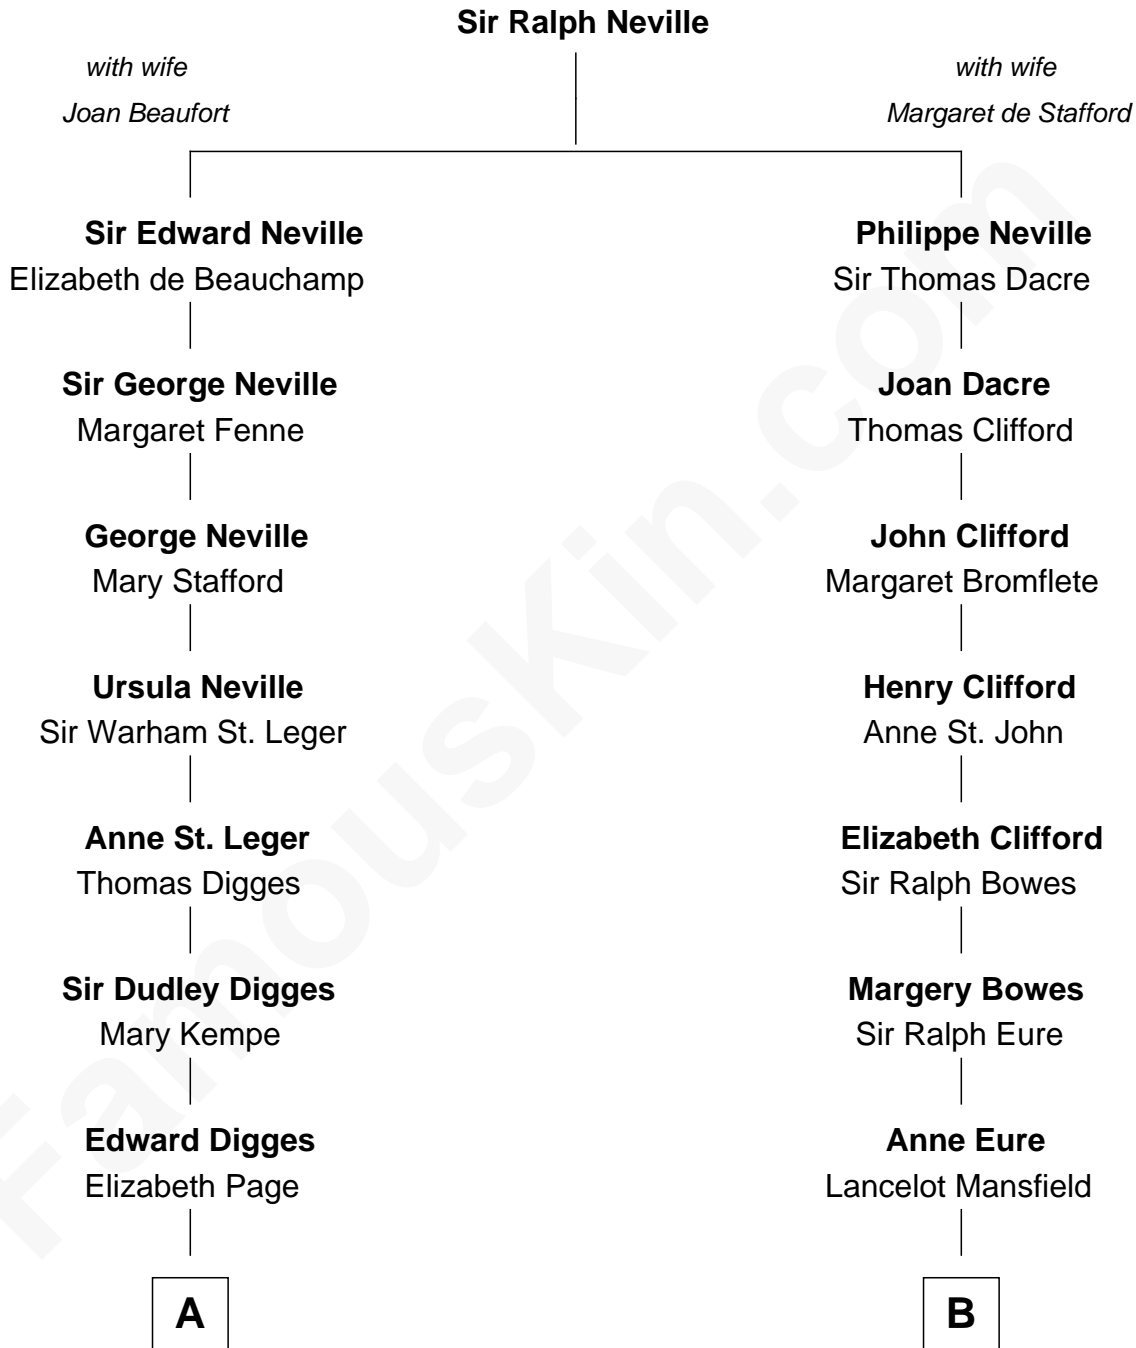

FamousKin.com

Relationship Chart of

John Carroll

Founder of Georgetown University

10th cousin 8 times removed of

Elizabeth Montgomery

TV Actress - "Bewitched"

C

Henry Montgomery
Elizabeth Bryan Allen

Elizabeth Montgomery
TV Actress - "Bewitched"

FamousKin.com