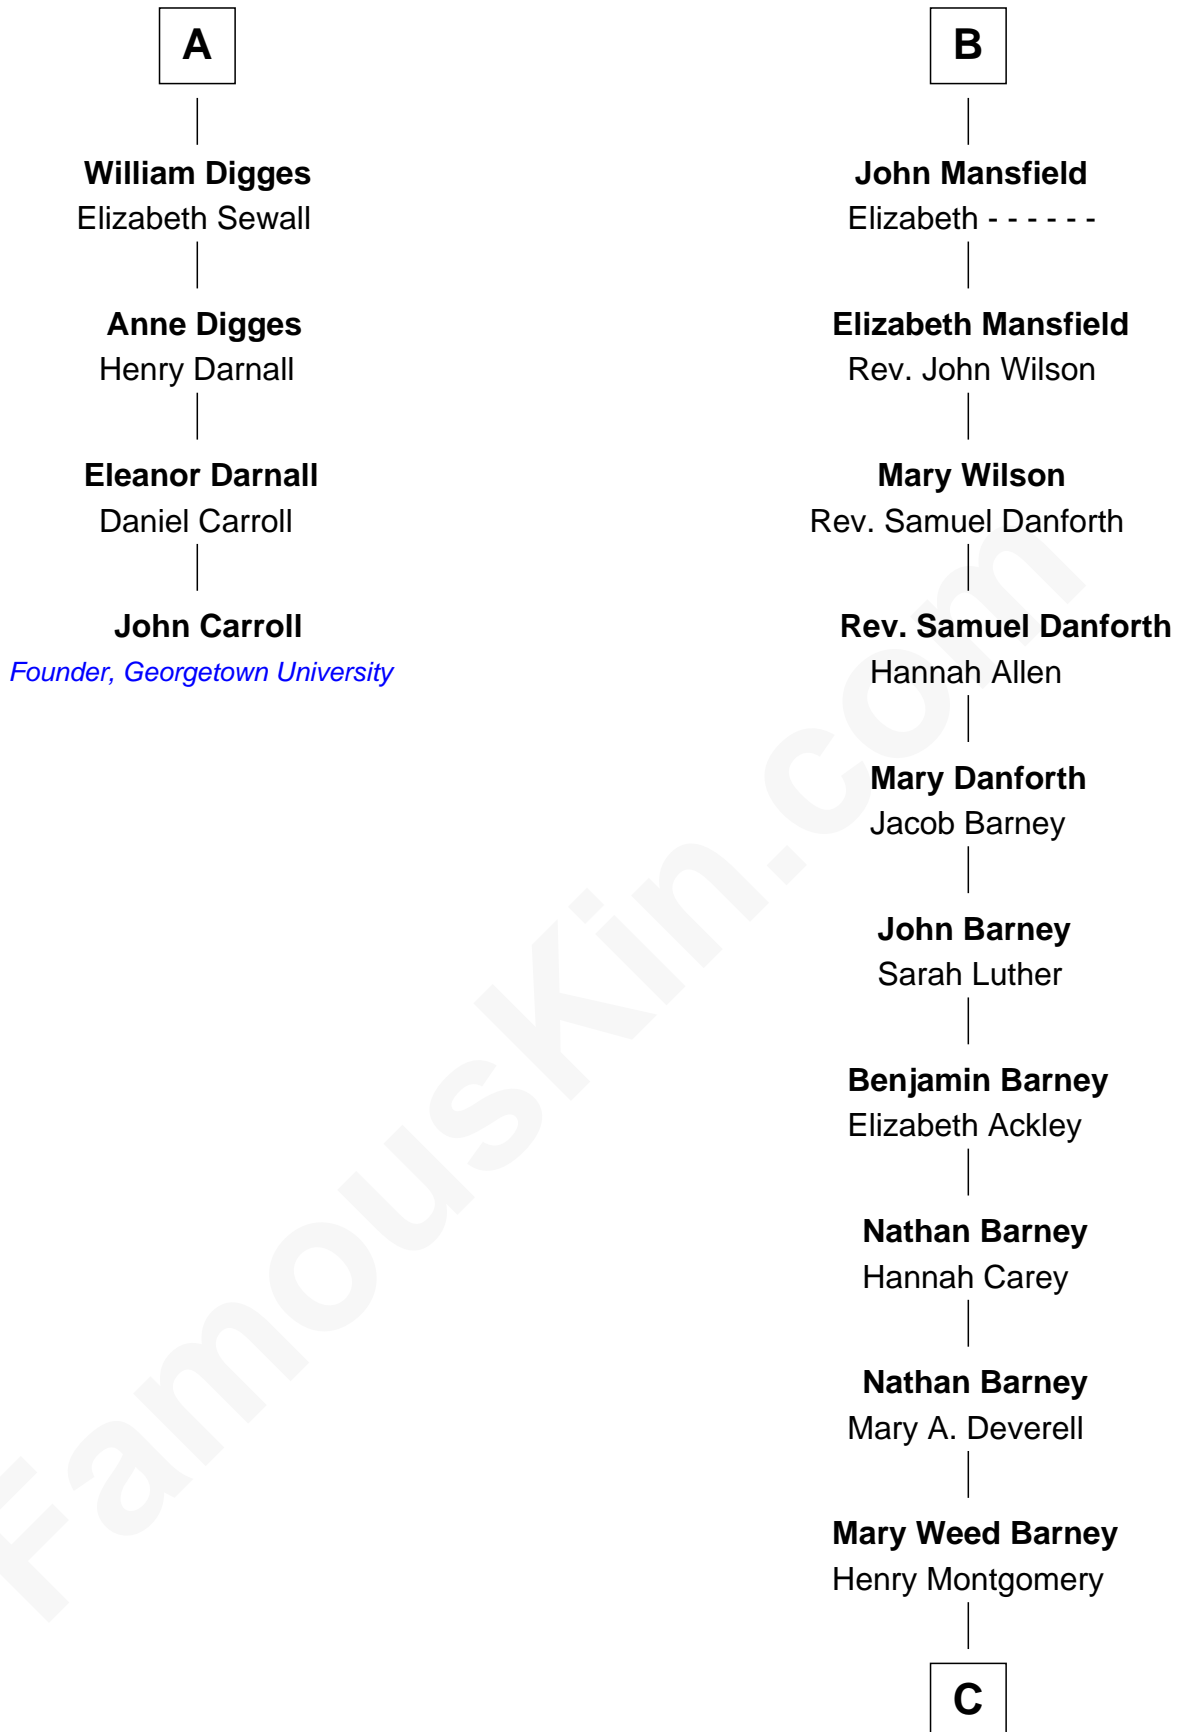

FamousKin.com

Relationship Chart of

John Carroll

Founder of Georgetown University

10th cousin 8 times removed of

Elizabeth Montgomery

TV Actress - "Bewitched"

C

Henry Montgomery
Elizabeth Bryan Allen

Elizabeth Montgomery
TV Actress - "Bewitched"

FamousKin.com