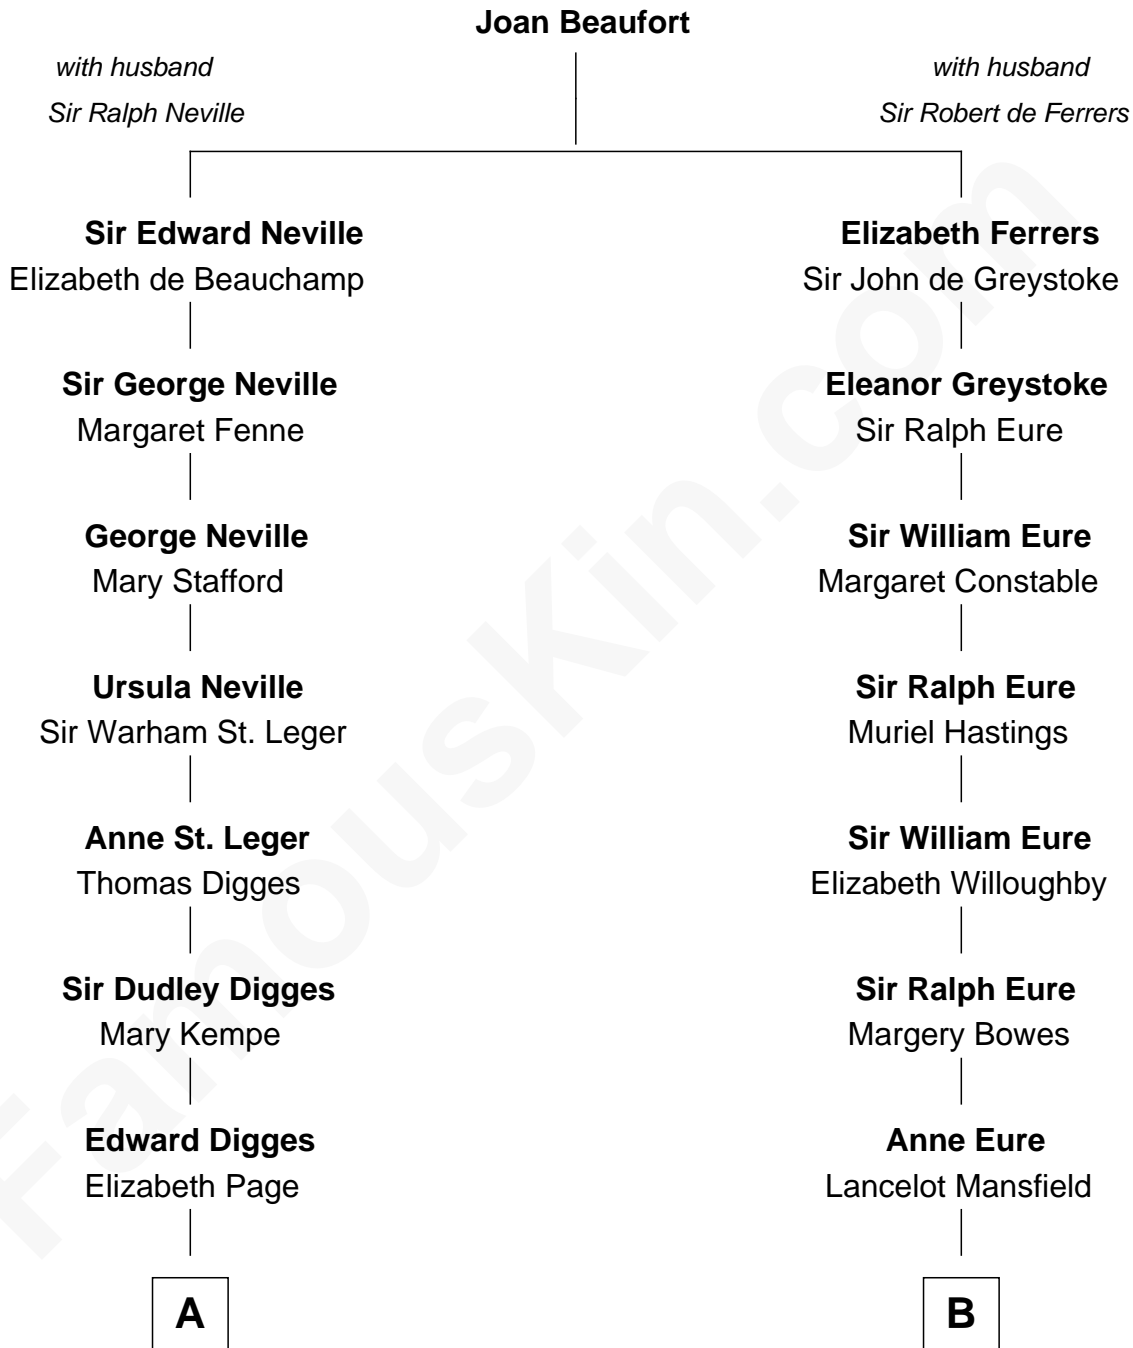

FamousKin.com

Relationship Chart of

John Carroll

Founder of Georgetown University

10th cousin 8 times removed of

Elizabeth Montgomery

TV Actress - "Bewitched"

C

Henry Montgomery
Elizabeth Bryan Allen

Elizabeth Montgomery
TV Actress - "Bewitched"

FamousKin.com