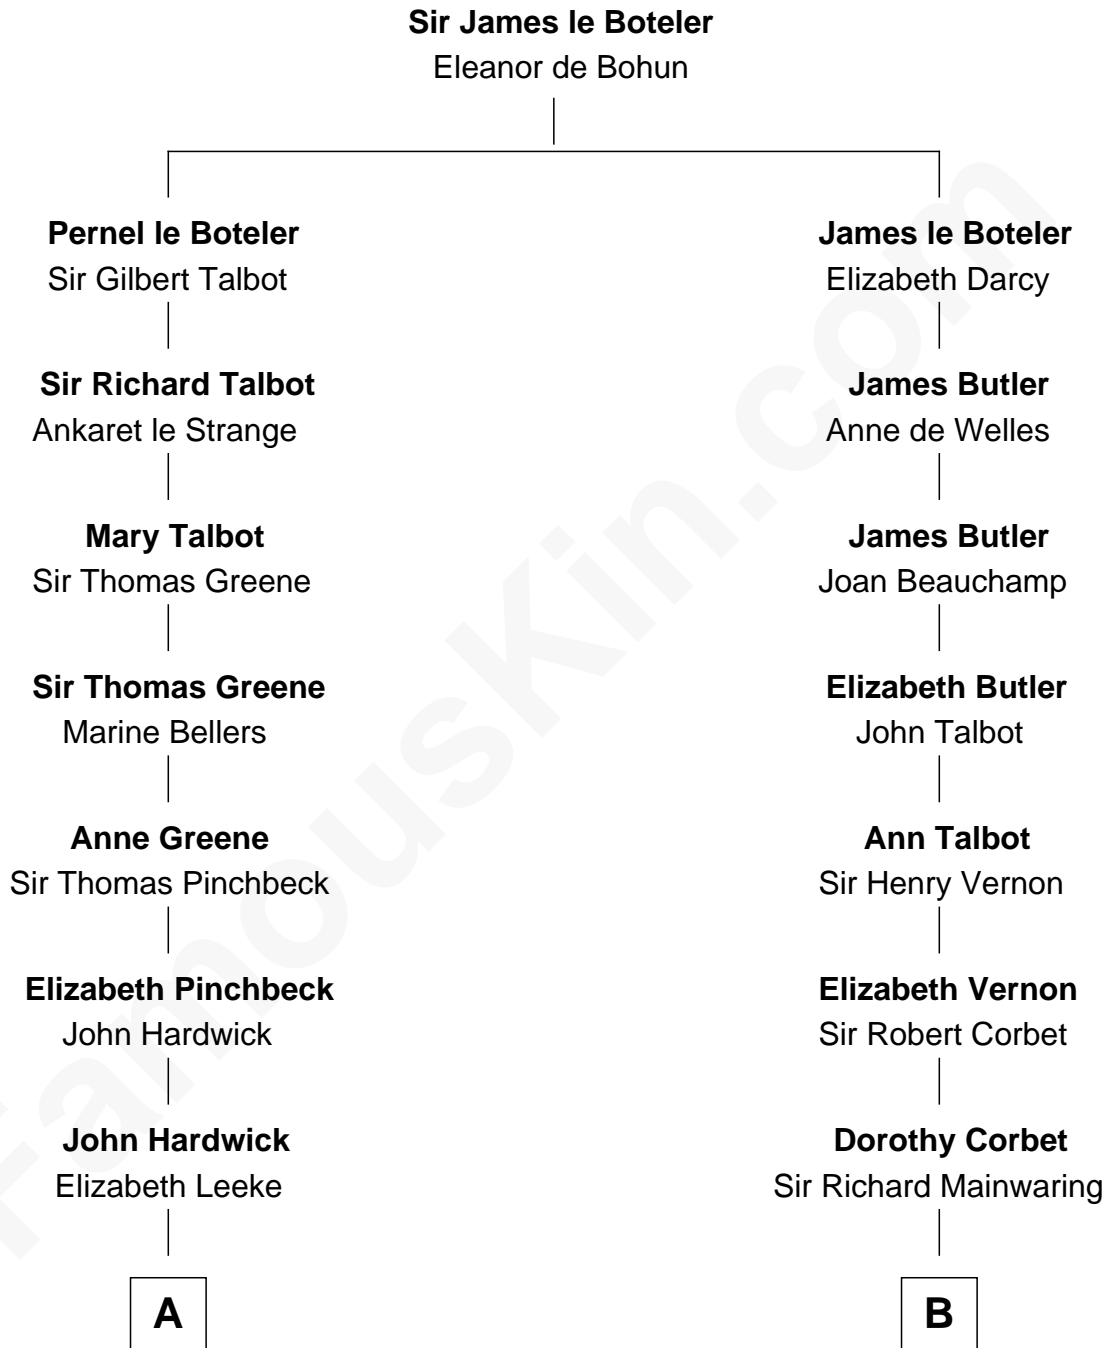

FamousKin.com

Relationship Chart of

John Carroll

Founder of Georgetown University

14th cousin 6 times removed of

Elizabeth Montgomery

TV Actress - "Bewitched"

C

Nathan Barney

Mary A. Deverell

Mary Weed Barney

Henry Montgomery

Henry Montgomery

Elizabeth Bryan Allen

Elizabeth Montgomery

TV Actress - "Bewitched"