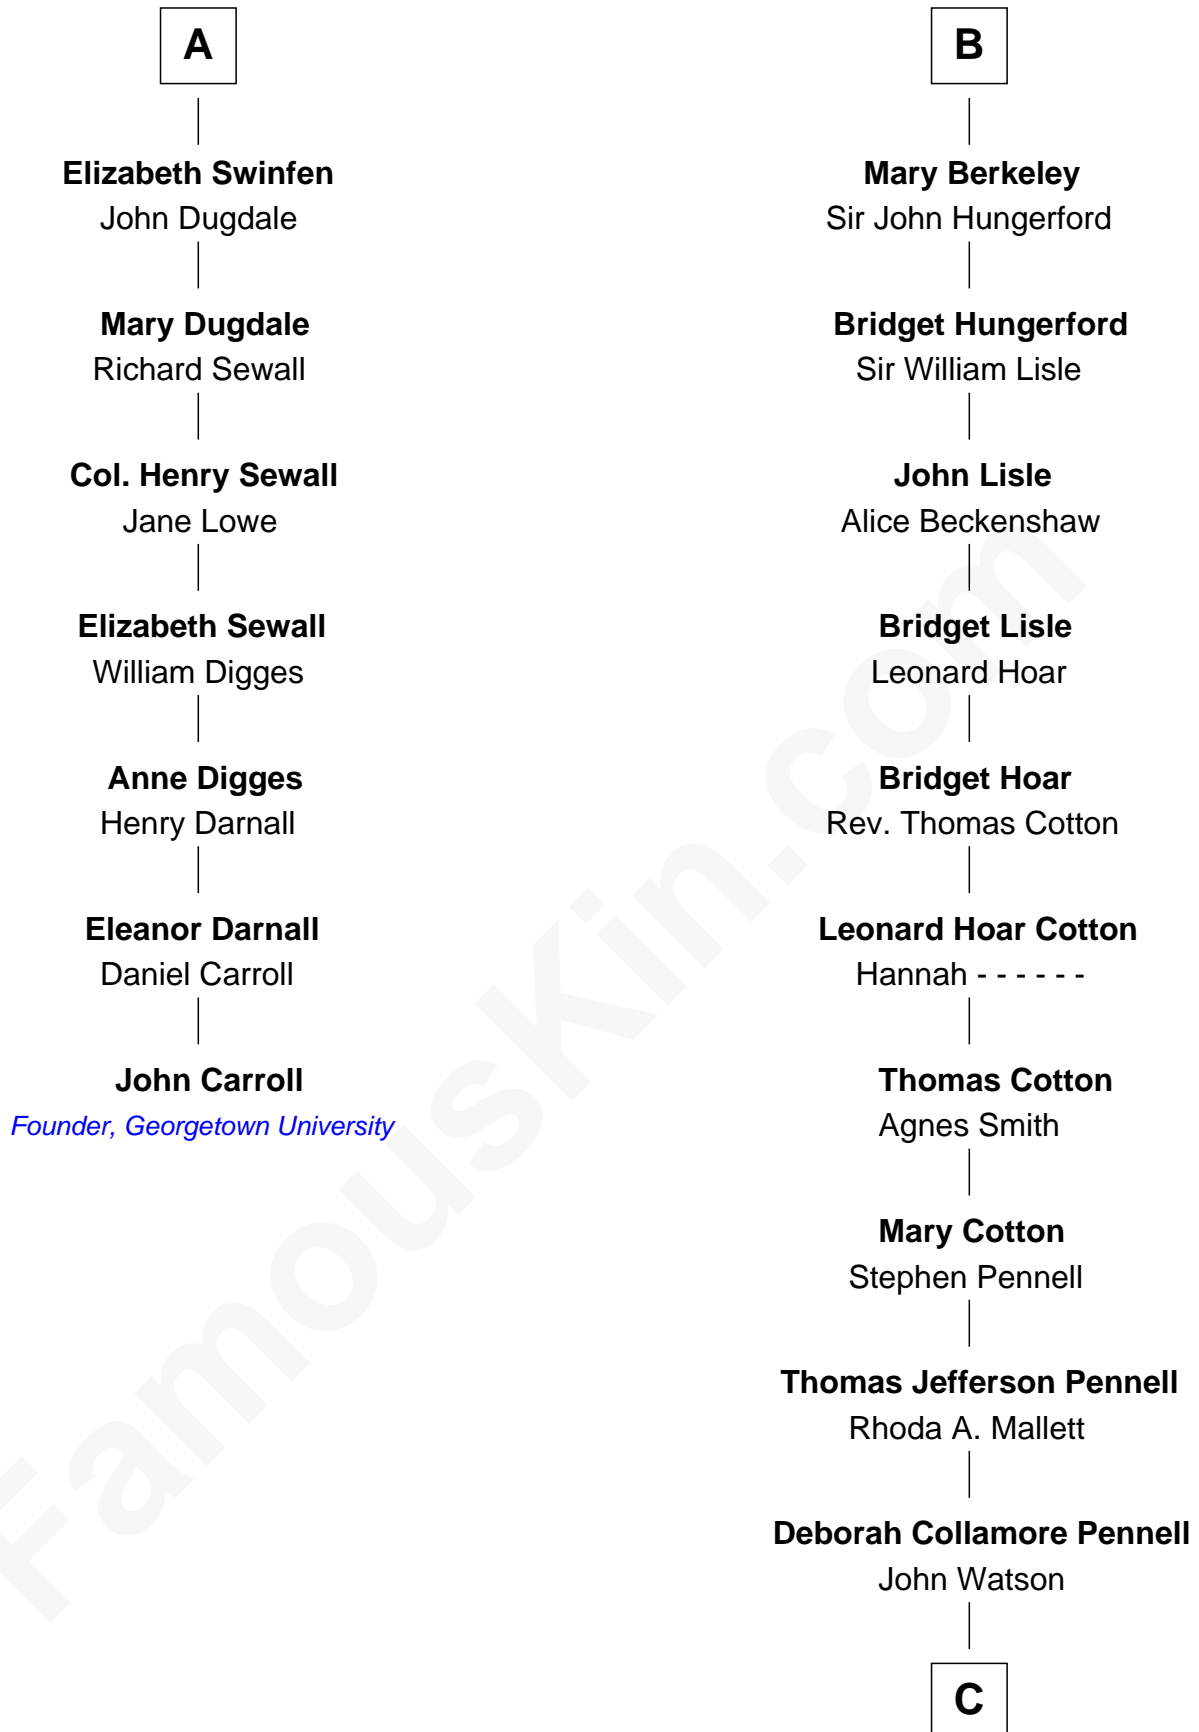

## Relationship Chart of

### John Carroll

Founder of Georgetown University

13th cousin 7 times removed of

### Warren Buffett

Chairman & CEO, Berkshire Hathaway

**C**

—  
**Susan Ann Watson**

Ford Bela Barber

—  
**Stella Frances Barber**

John Ammon Stahl

—  
**Leila Stahl**