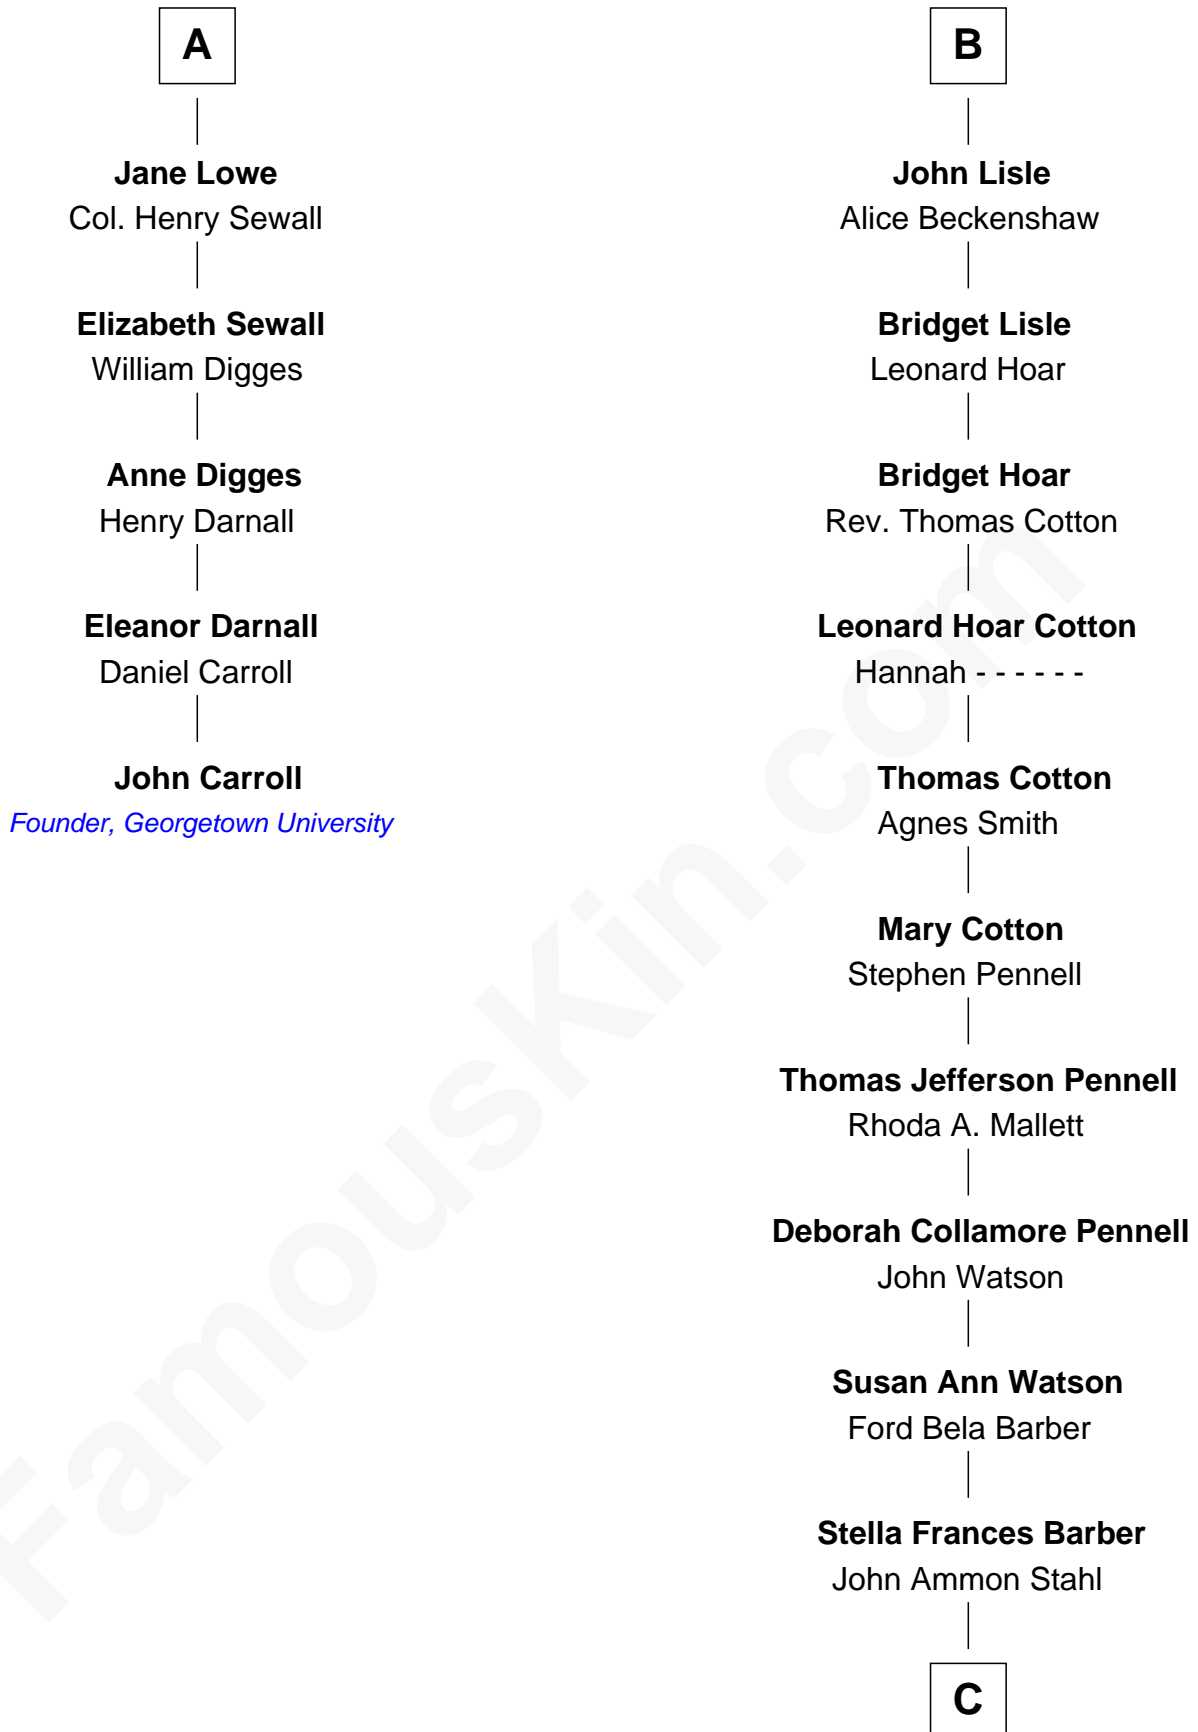

FamousKin.com

Relationship Chart of

John Carroll

Founder of Georgetown University

11th cousin 7 times removed of

Warren Buffett

Chairman & CEO, Berkshire Hathaway

Sir Thomas Aylesbury
Katherine Pabenham

Isabel Aylesbury
Sir Thomas Chaworth

Katherine Chaworth
William Leeke

Thomas Leeke
Margaret Foxe

Elizabeth Leeke
John Hardwick

Elizabeth Hardwick
Sir William Cavendish

Henry Cavendish

Anne Cavendish
Vincent Lowe

A

Eleanor Aylesbury
Sir Humphrey Stafford

Anne Stafford
Sir William Berkeley

Richard Berkeley
Elizabeth Conningsby

Sir John Berkeley
Isabel Dennis

Sir Richard Berkeley
Elizabeth Jermy

Mary Berkeley
Sir John Hungerford

Bridget Hungerford
Sir William Lisle

B

C

Leila Stahl
Howard Homan Buffett

Warren Buffett
Chairman & CEO, Berkshire Hathaway

FamousKin.com