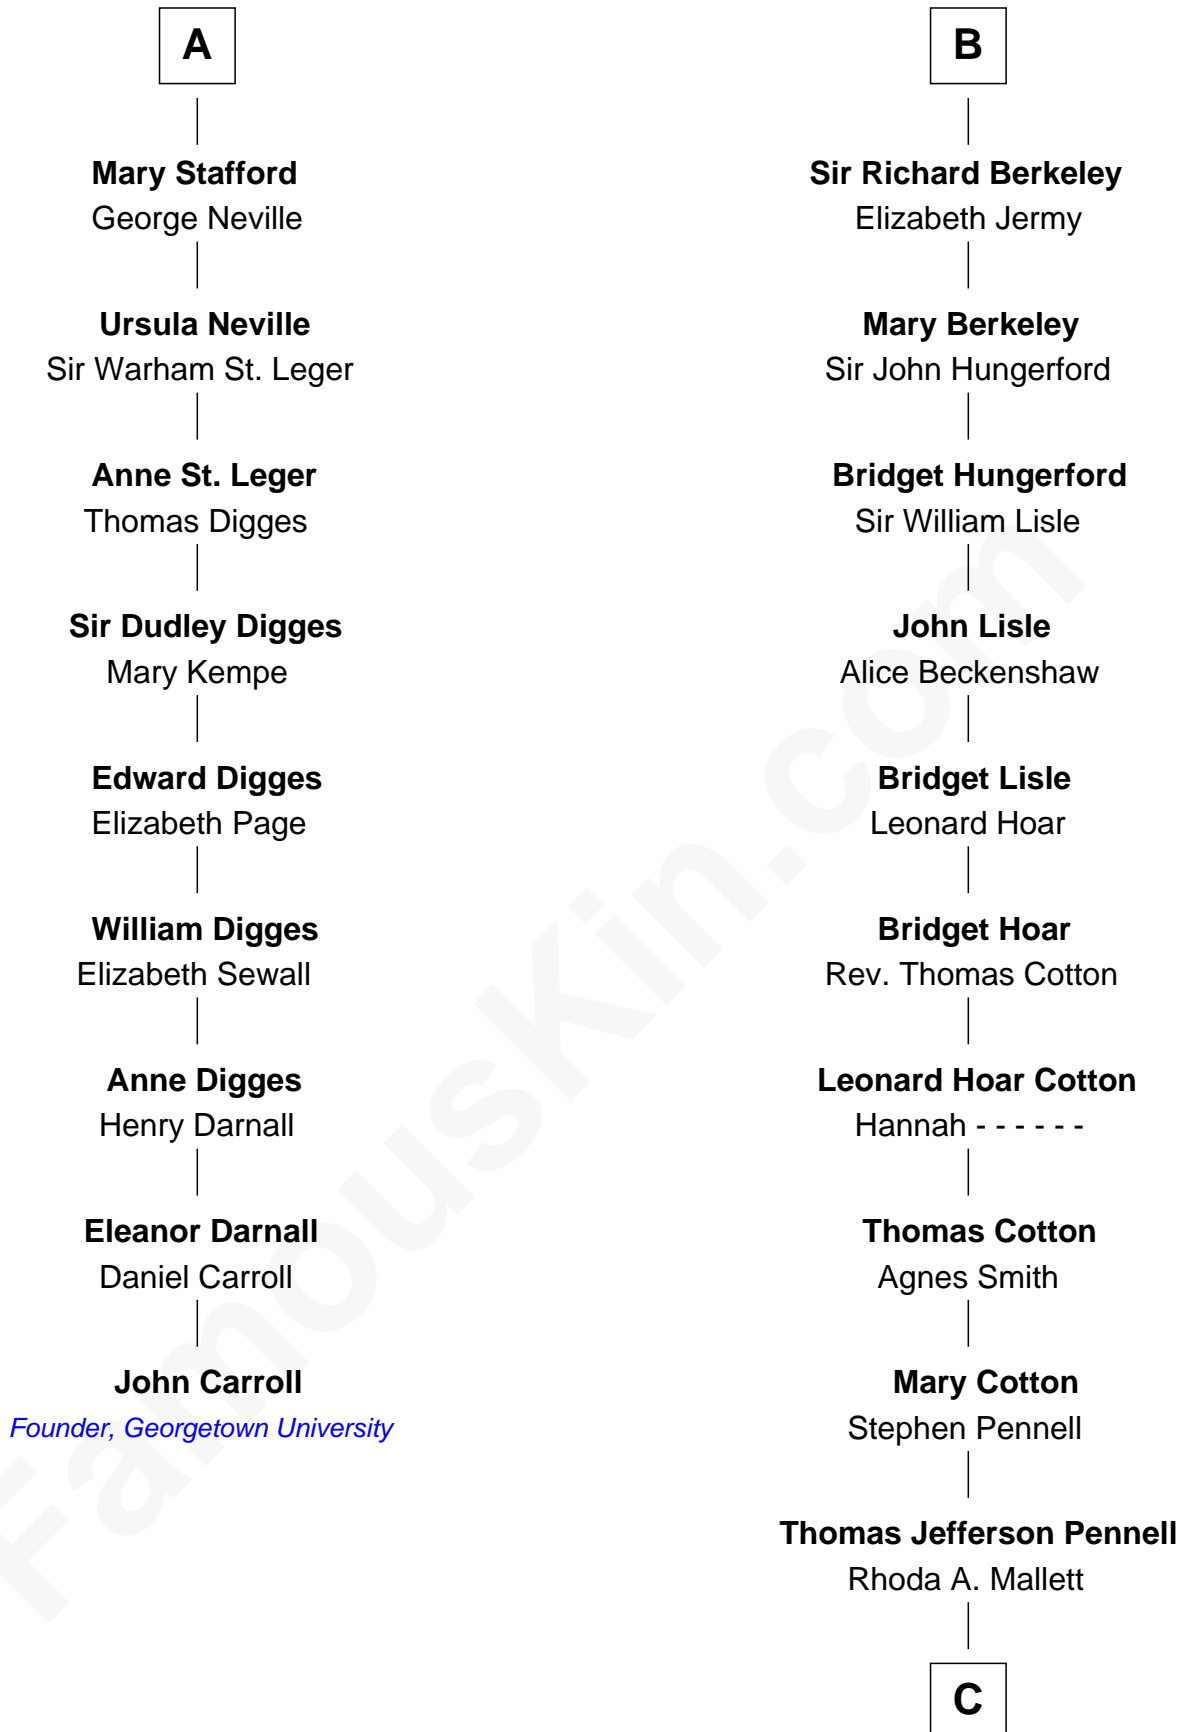

FamousKin.com

Relationship Chart of

John Carroll

Founder of Georgetown University

15th cousin 6 times removed of

Warren Buffett

Chairman & CEO, Berkshire Hathaway

C

Deborah Collamore Pennell

John Watson

Susan Ann Watson

Ford Bela Barber

Stella Frances Barber

John Ammon Stahl

Leila Stahl

Howard Homan Buffett