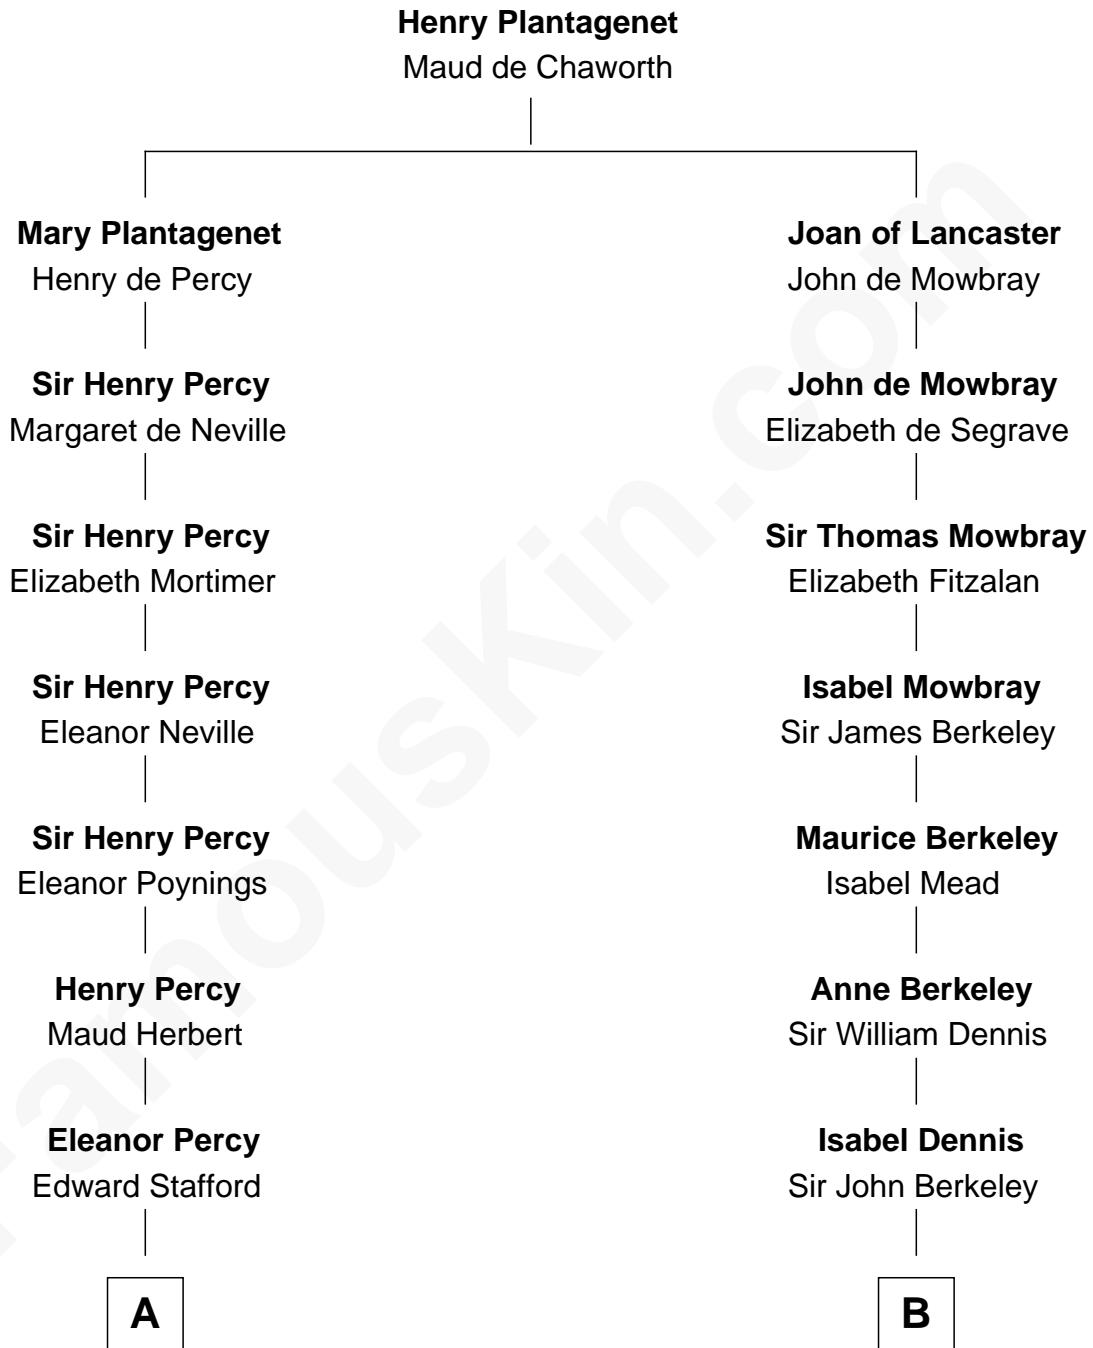

FamousKin.com

Relationship Chart of

John Carroll

Founder of Georgetown University

15th cousin 6 times removed of

Warren Buffett

Chairman & CEO, Berkshire Hathaway

C

Deborah Collamore Pennell

John Watson

Susan Ann Watson

Ford Bela Barber

Stella Frances Barber

John Ammon Stahl

Leila Stahl

Howard Homan Buffett