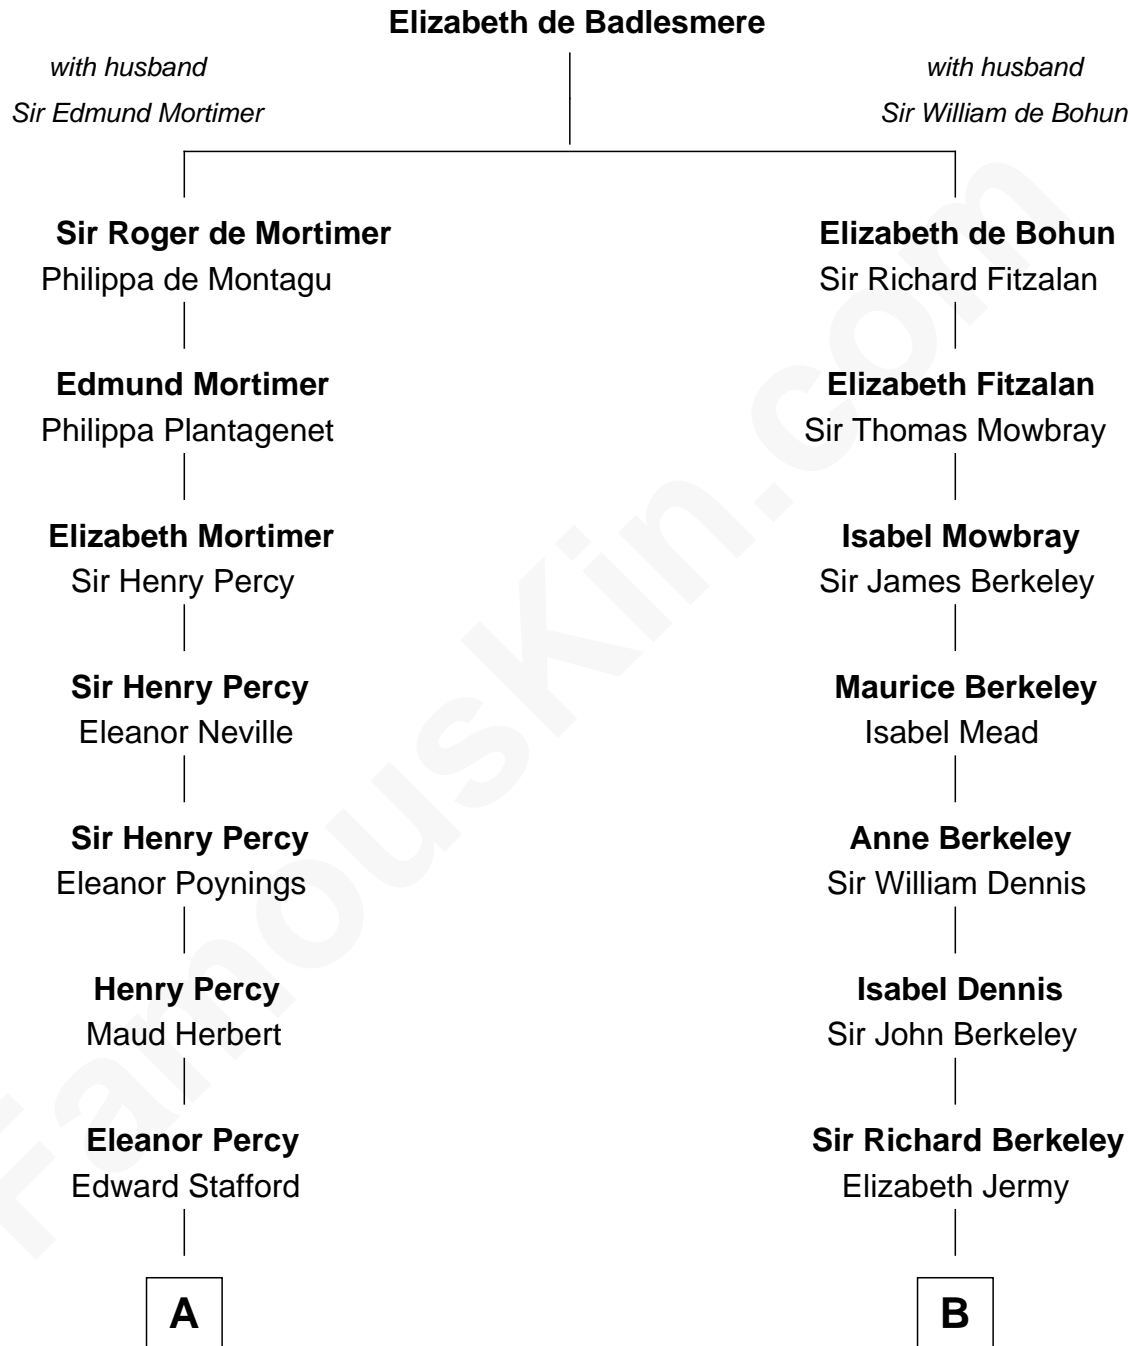

## Relationship Chart of

### John Carroll

Founder of Georgetown University

15th cousin 5 times removed of

### Warren Buffett

Chairman & CEO, Berkshire Hathaway

**C**

—  
**Susan Ann Watson**

Ford Bela Barber

—  
**Stella Frances Barber**

John Ammon Stahl

—  
**Leila Stahl**