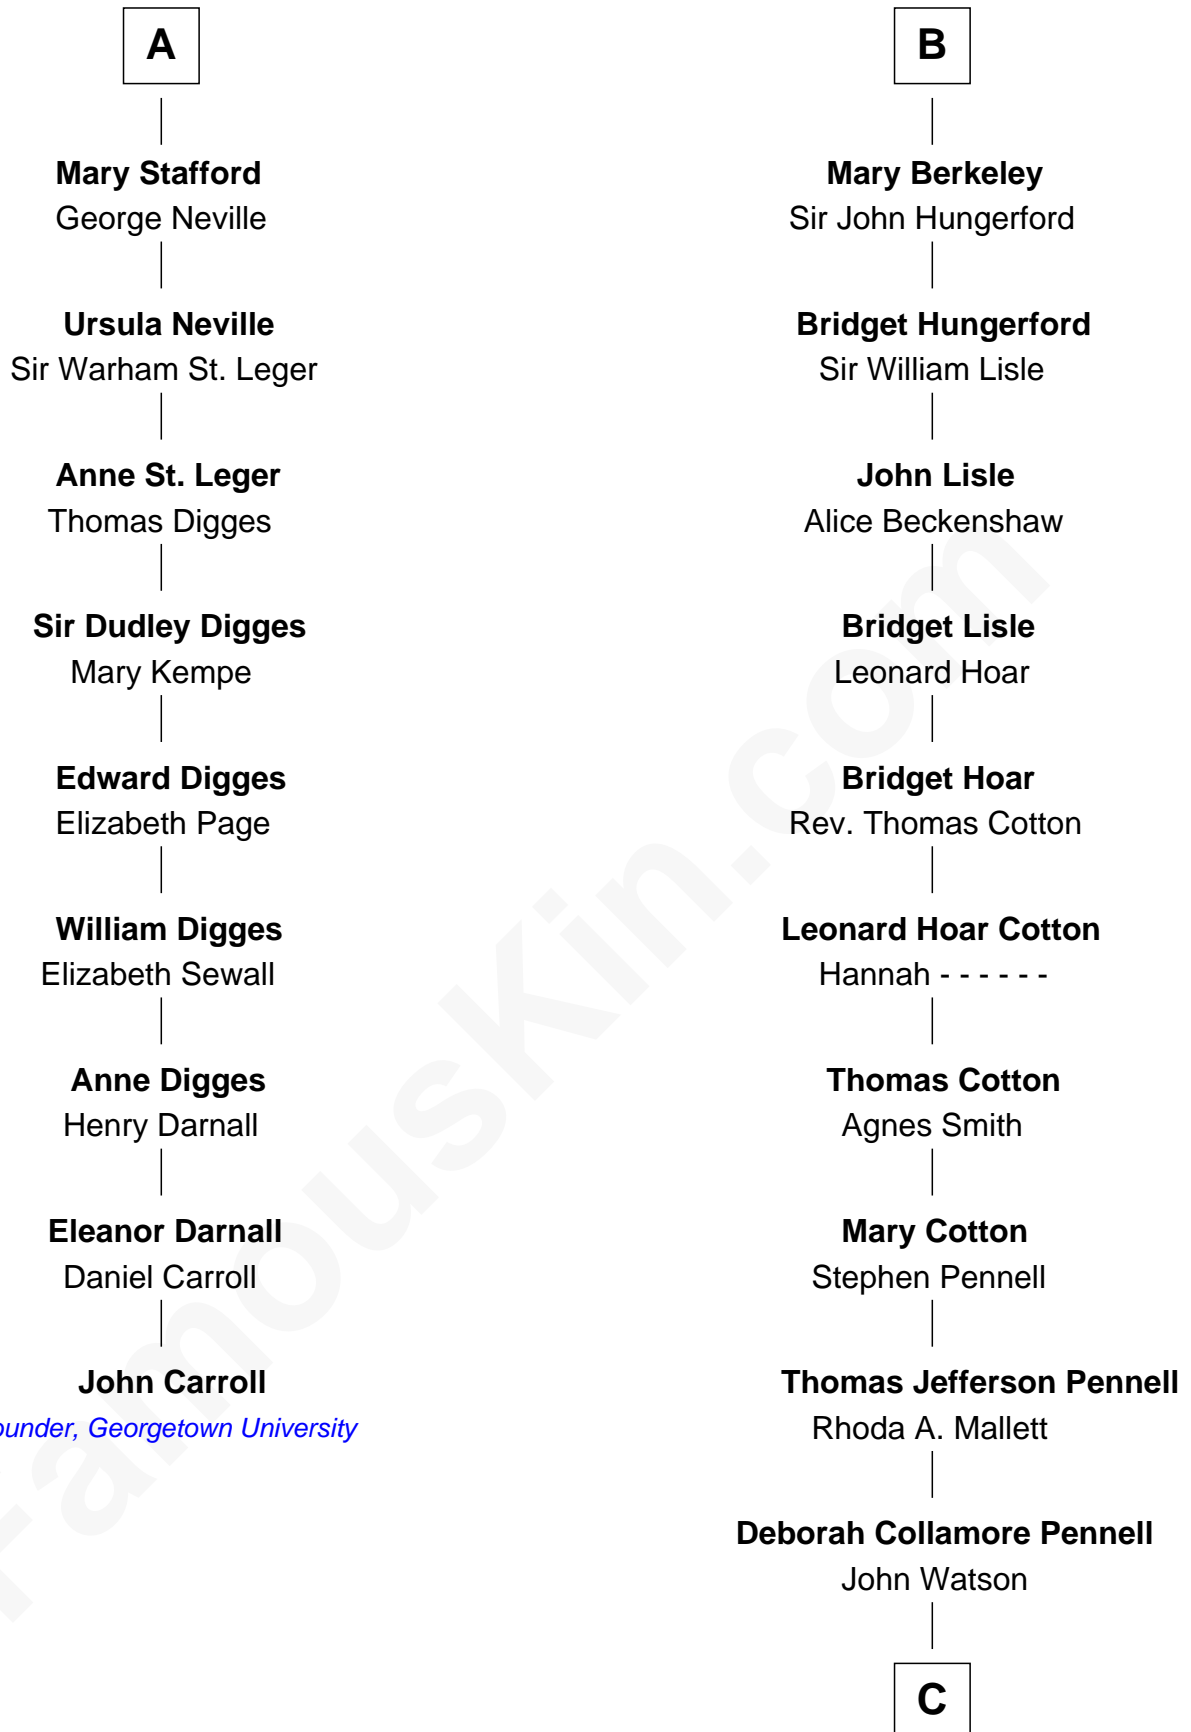

## Relationship Chart of

### John Carroll

Founder of Georgetown University

15th cousin 5 times removed of

### Warren Buffett

Chairman & CEO, Berkshire Hathaway

**C**

—  
**Susan Ann Watson**

Ford Bela Barber

—  
**Stella Frances Barber**

John Ammon Stahl

—  
**Leila Stahl**