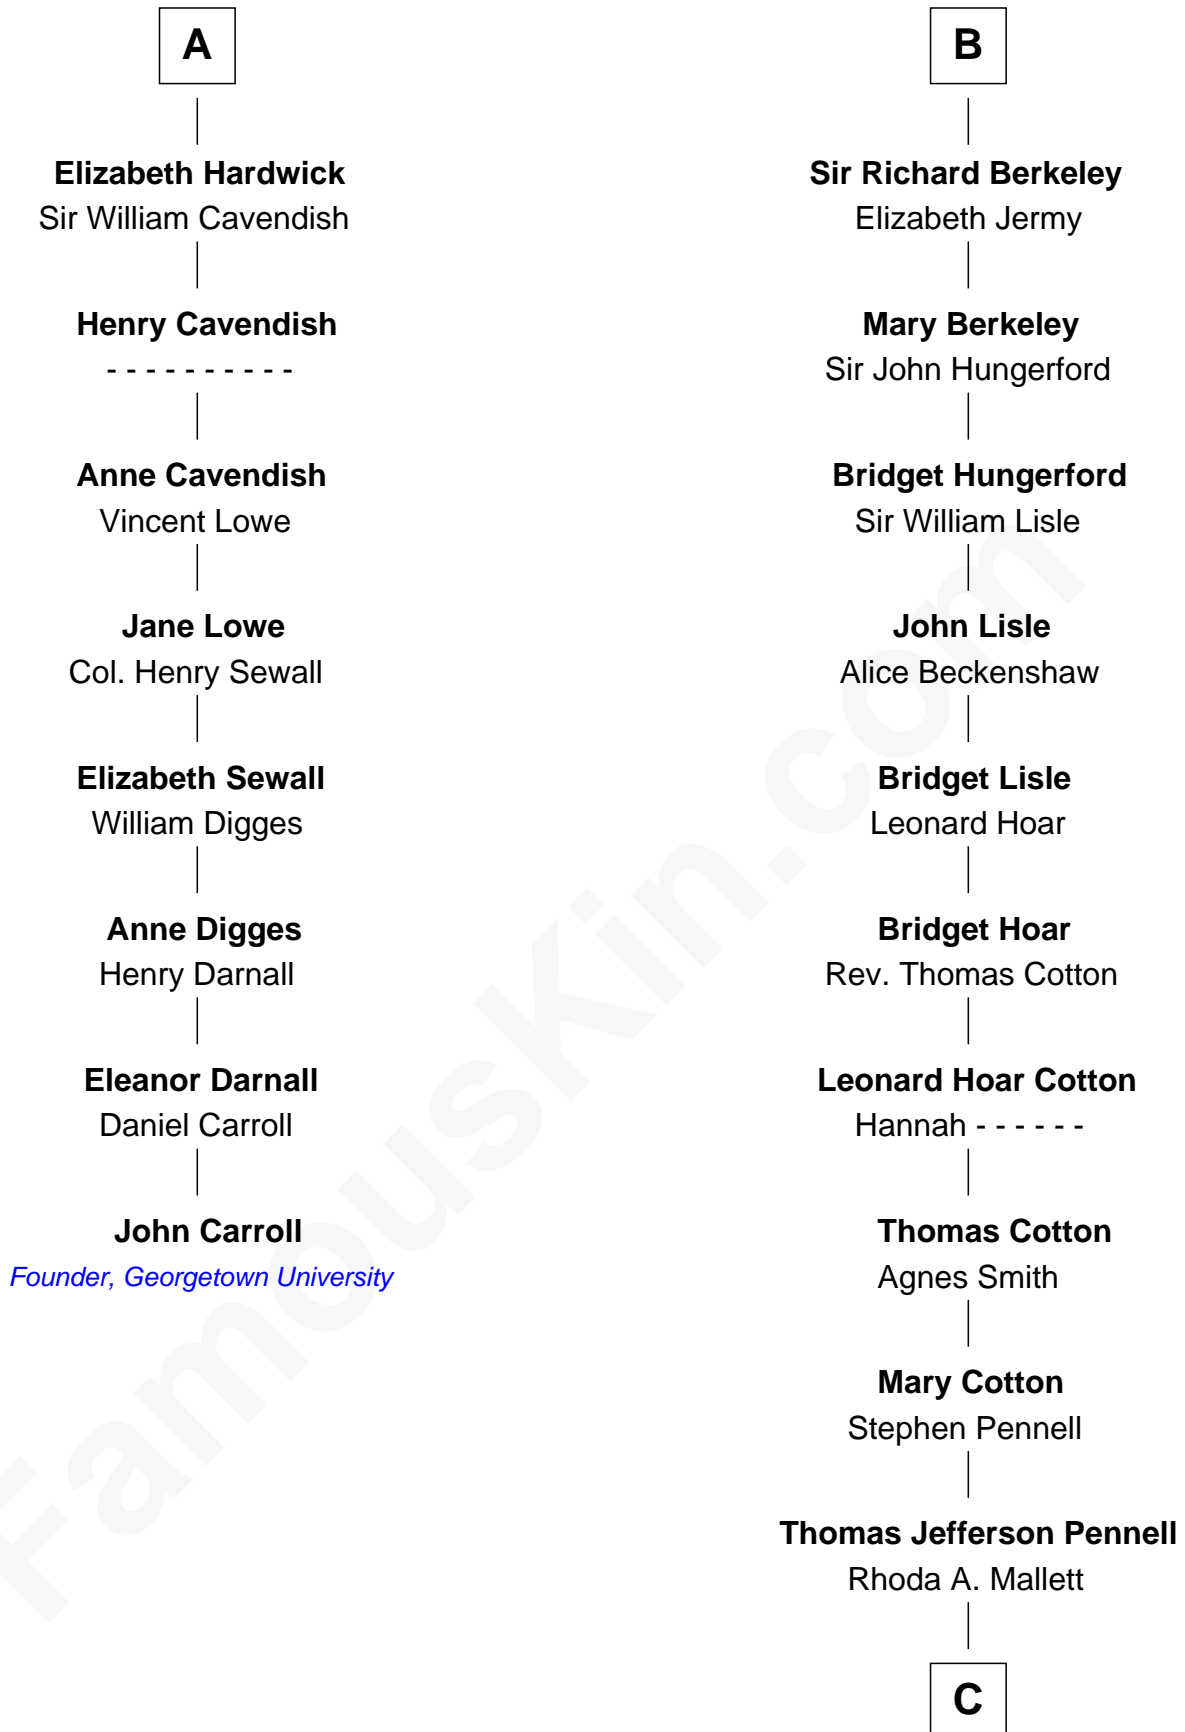

FamousKin.com

Relationship Chart of

John Carroll

Founder of Georgetown University

14th cousin 7 times removed of

Warren Buffett

Chairman & CEO, Berkshire Hathaway

C

Deborah Collamore Pennell

John Watson

Susan Ann Watson

Ford Bela Barber

Stella Frances Barber

John Ammon Stahl

Leila Stahl

Howard Homan Buffett