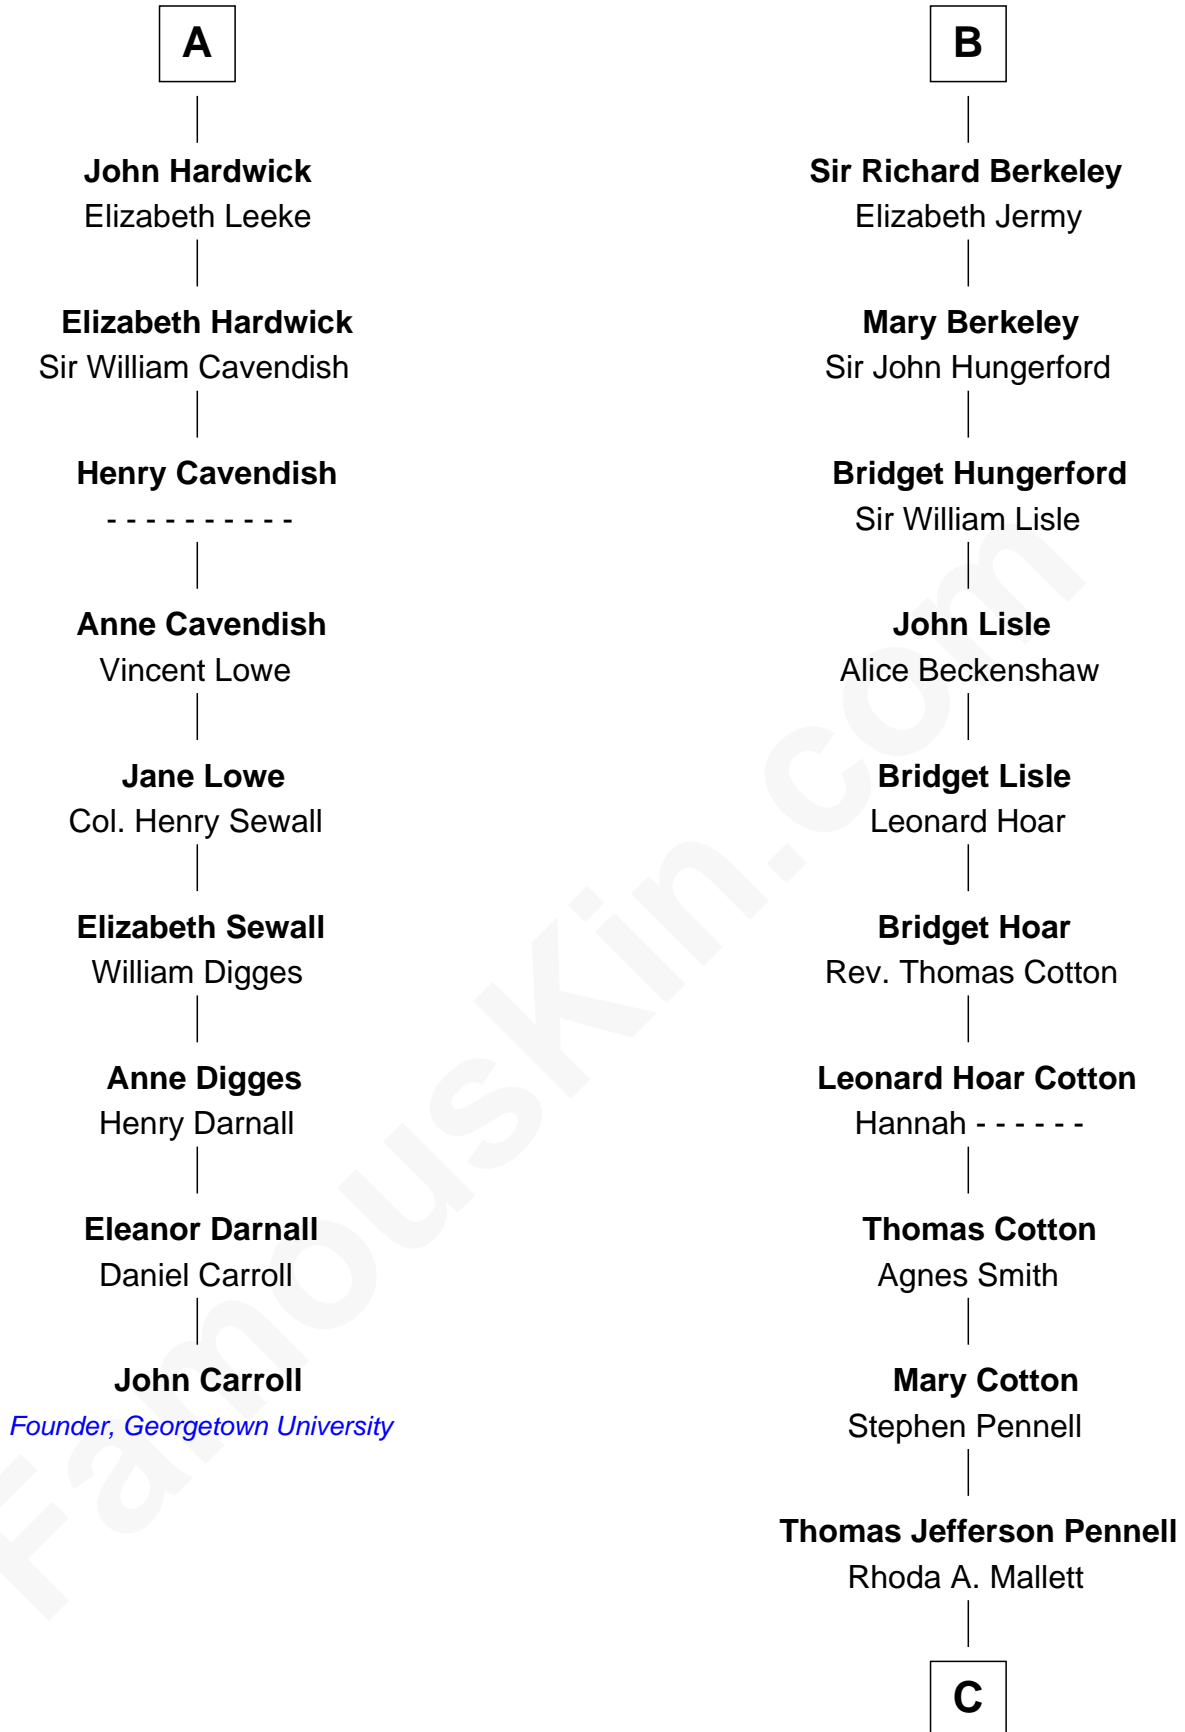

FamousKin.com

Relationship Chart of

John Carroll

Founder of Georgetown University

15th cousin 6 times removed of

Warren Buffett

Chairman & CEO, Berkshire Hathaway

C