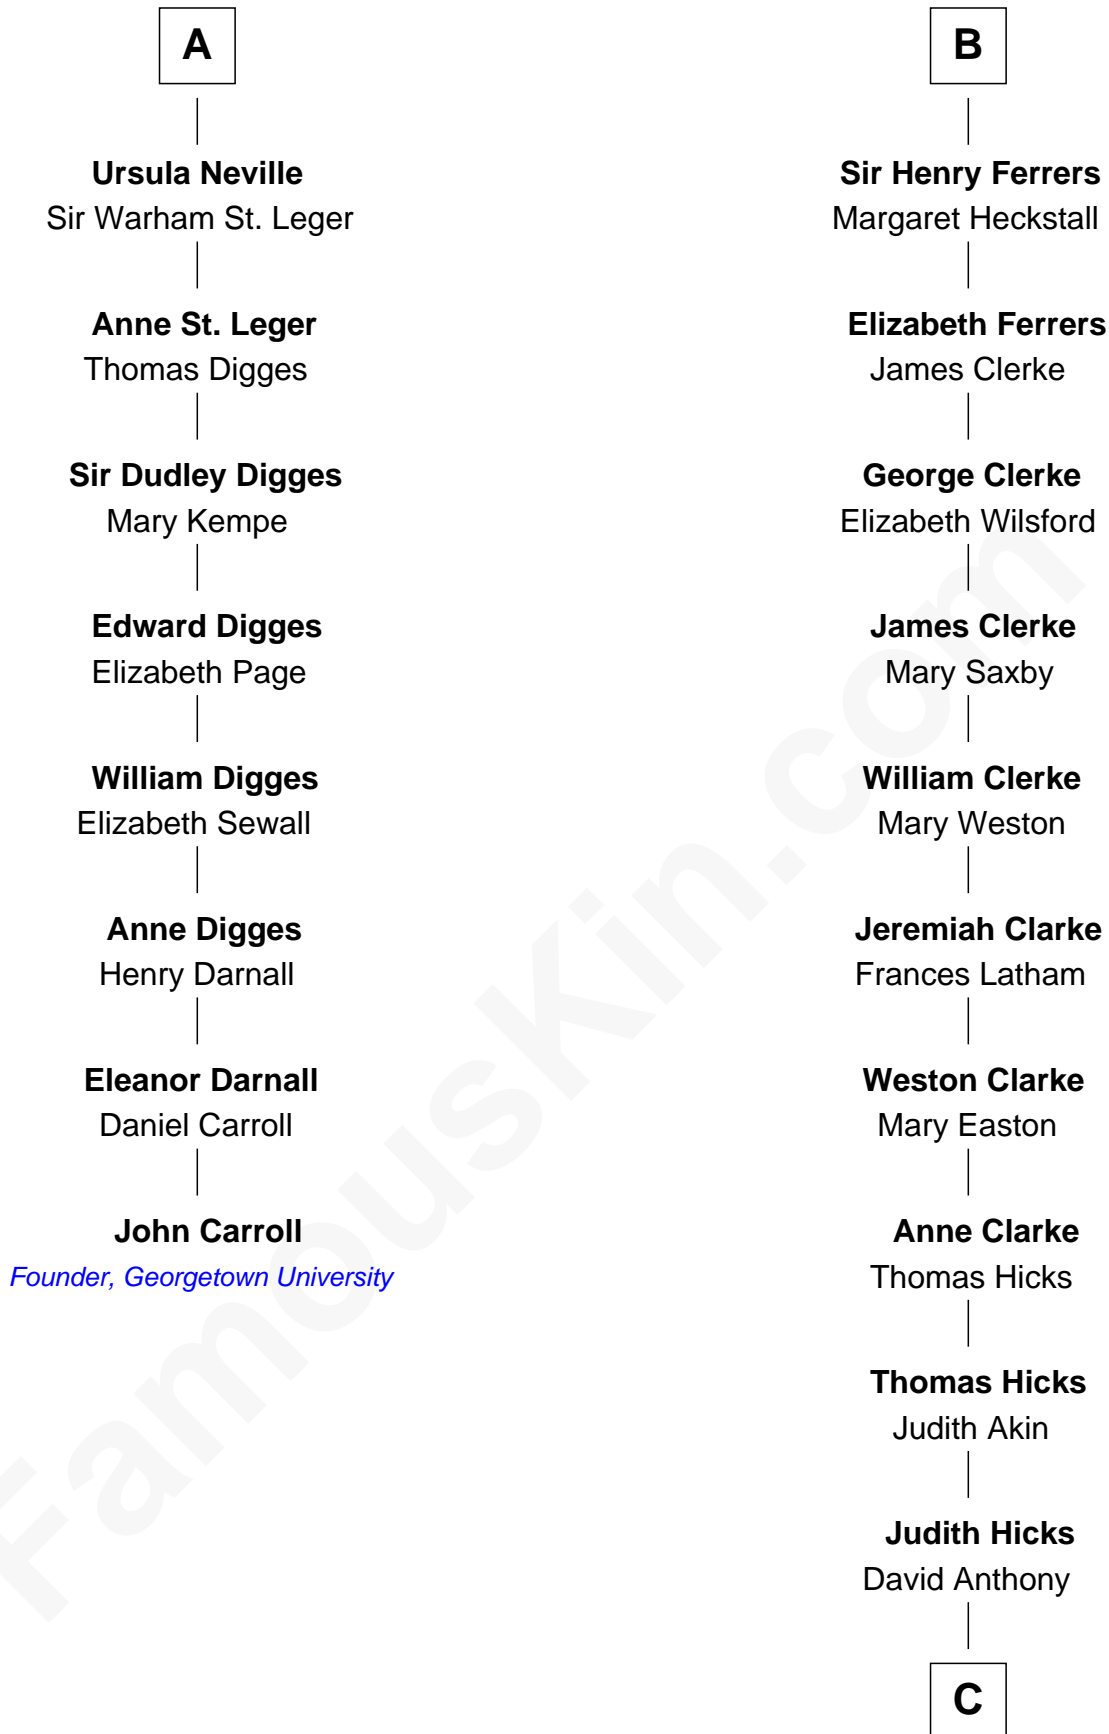

## Relationship Chart of

### John Carroll

Founder of Georgetown University

14th cousin 5 times removed of

**Susan B. Anthony**

Women's Rights Advocate

**C**

**Humphrey Anthony**

Hannah Lapham

**Daniel Anthony**

Lucy Read

**Susan B. Anthony**

*Women's Rights Advocate*

FamousKin.com