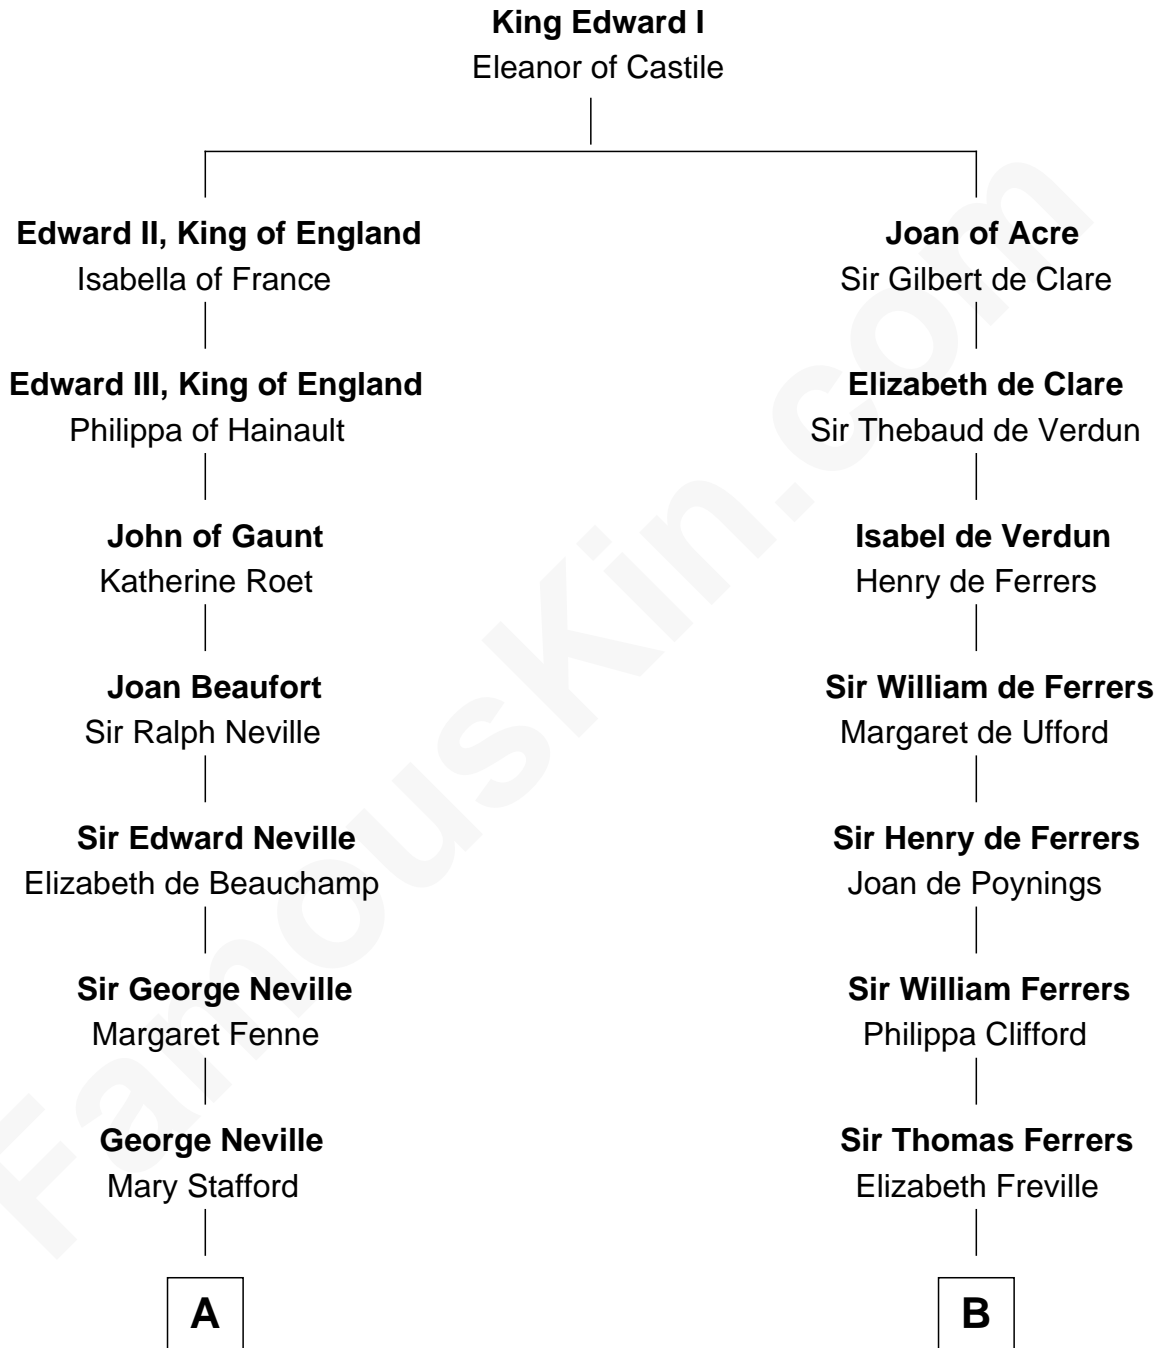

## Relationship Chart of

### John Carroll

Founder of Georgetown University

14th cousin 5 times removed of

**Susan B. Anthony**

Women's Rights Advocate

**C**

**Humphrey Anthony**

Hannah Lapham