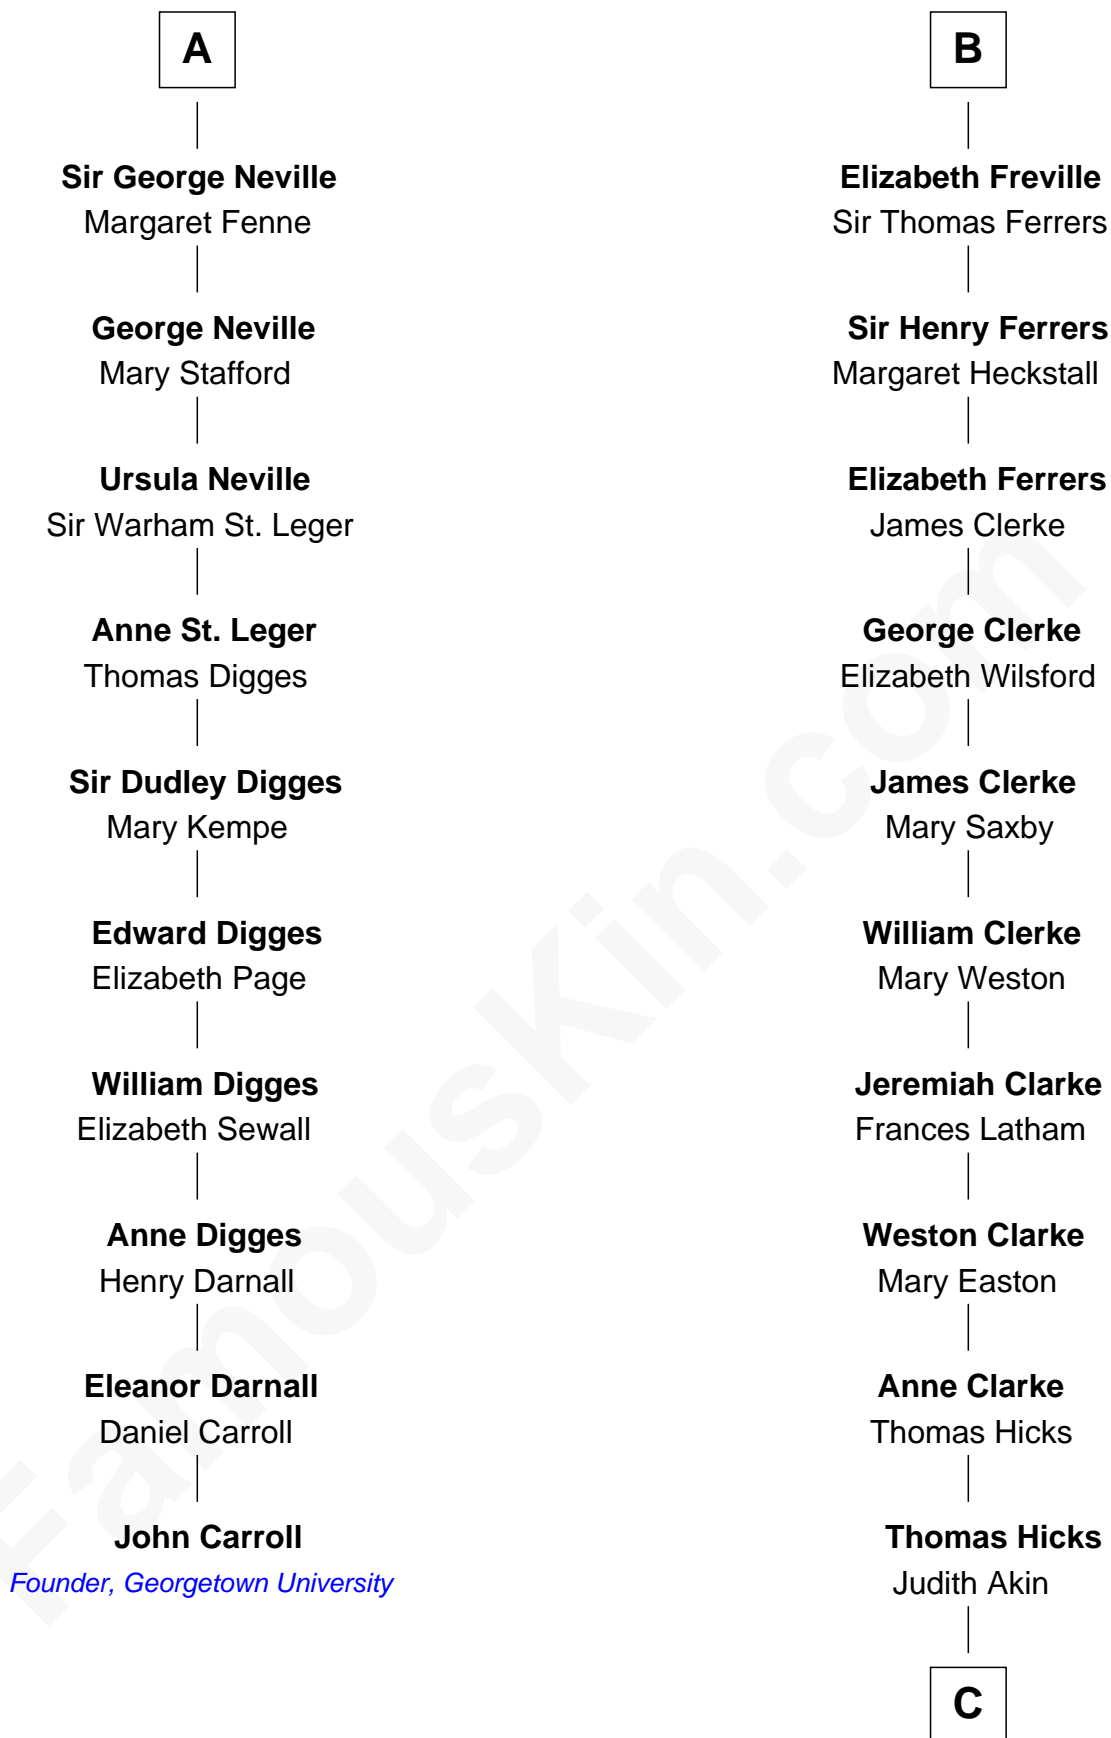

## Relationship Chart of

### John Carroll

Founder of Georgetown University

16th cousin 4 times removed of

**Susan B. Anthony**

Women's Rights Advocate

**Sir William Longespee**

Ela of Salisbury

**C**

—  
**Judith Hicks**

David Anthony

—  
**Humphrey Anthony**

Hannah Lapham

—  
**Daniel Anthony**

Lucy Read

—  
**Susan B. Anthony**

*Women's Rights Advocate*