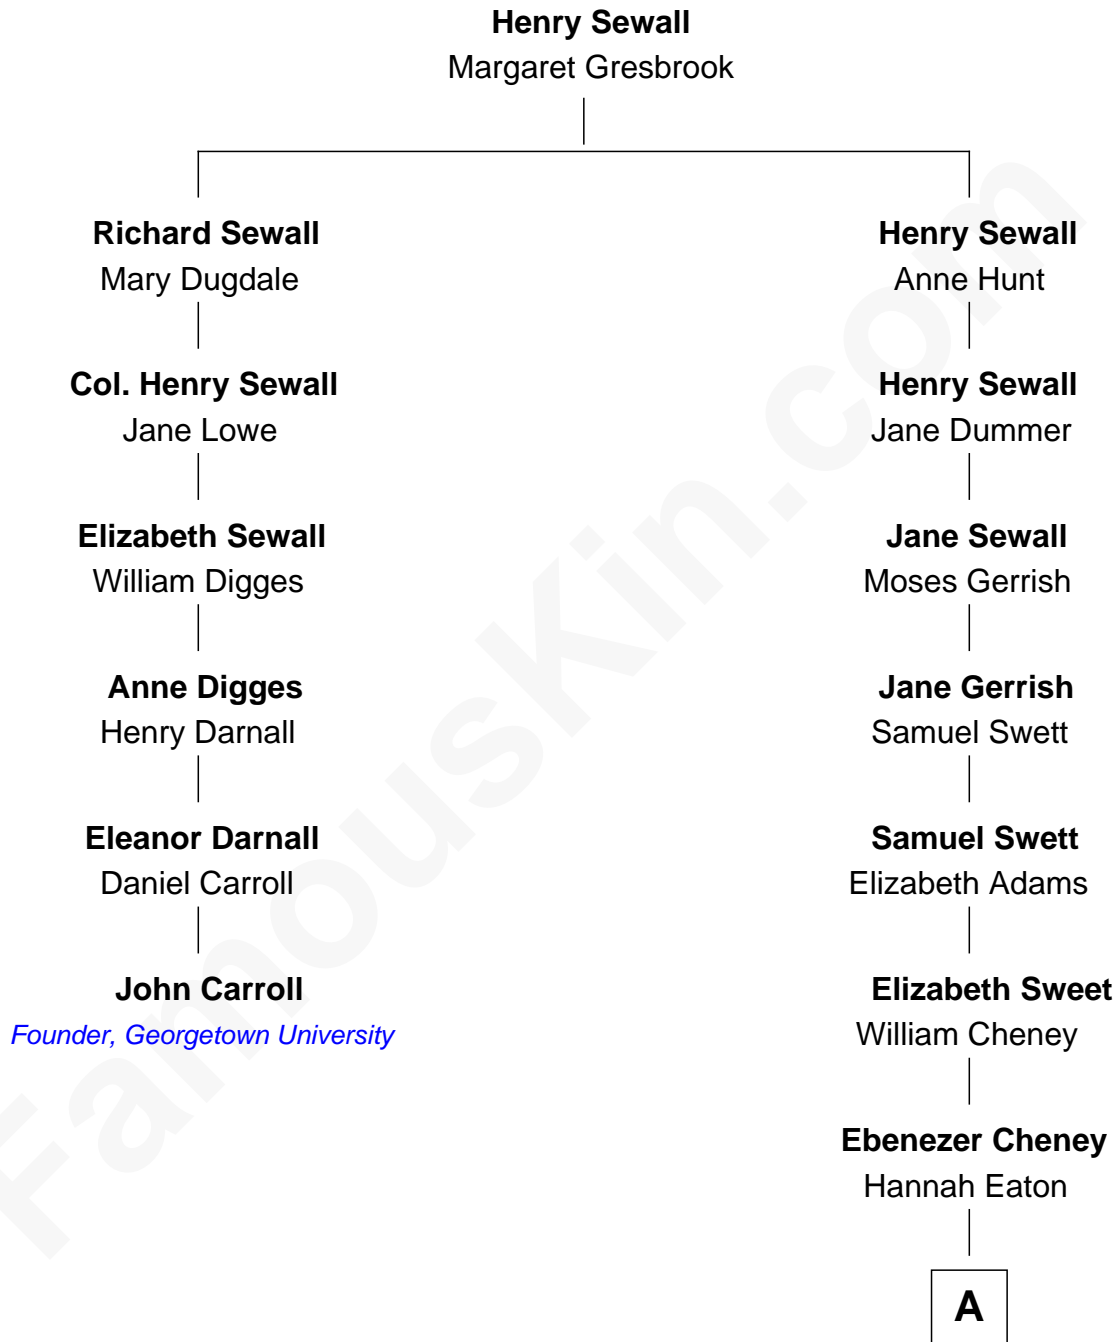

FamousKin.com

Relationship Chart of

John Carroll

Founder of Georgetown University

5th cousin 6 times removed of

Dick Cheney

46th U.S. Vice-President

A

—
Elias Eaton Cheney

Lucy Fletcher

—
Samuel Fletcher Cheney

Ella A. Phillips

—
Thomas Herbert Cheney

Margaret E. Tyler

—
Richard Herbert Cheney

Marge Lorraine Dickey