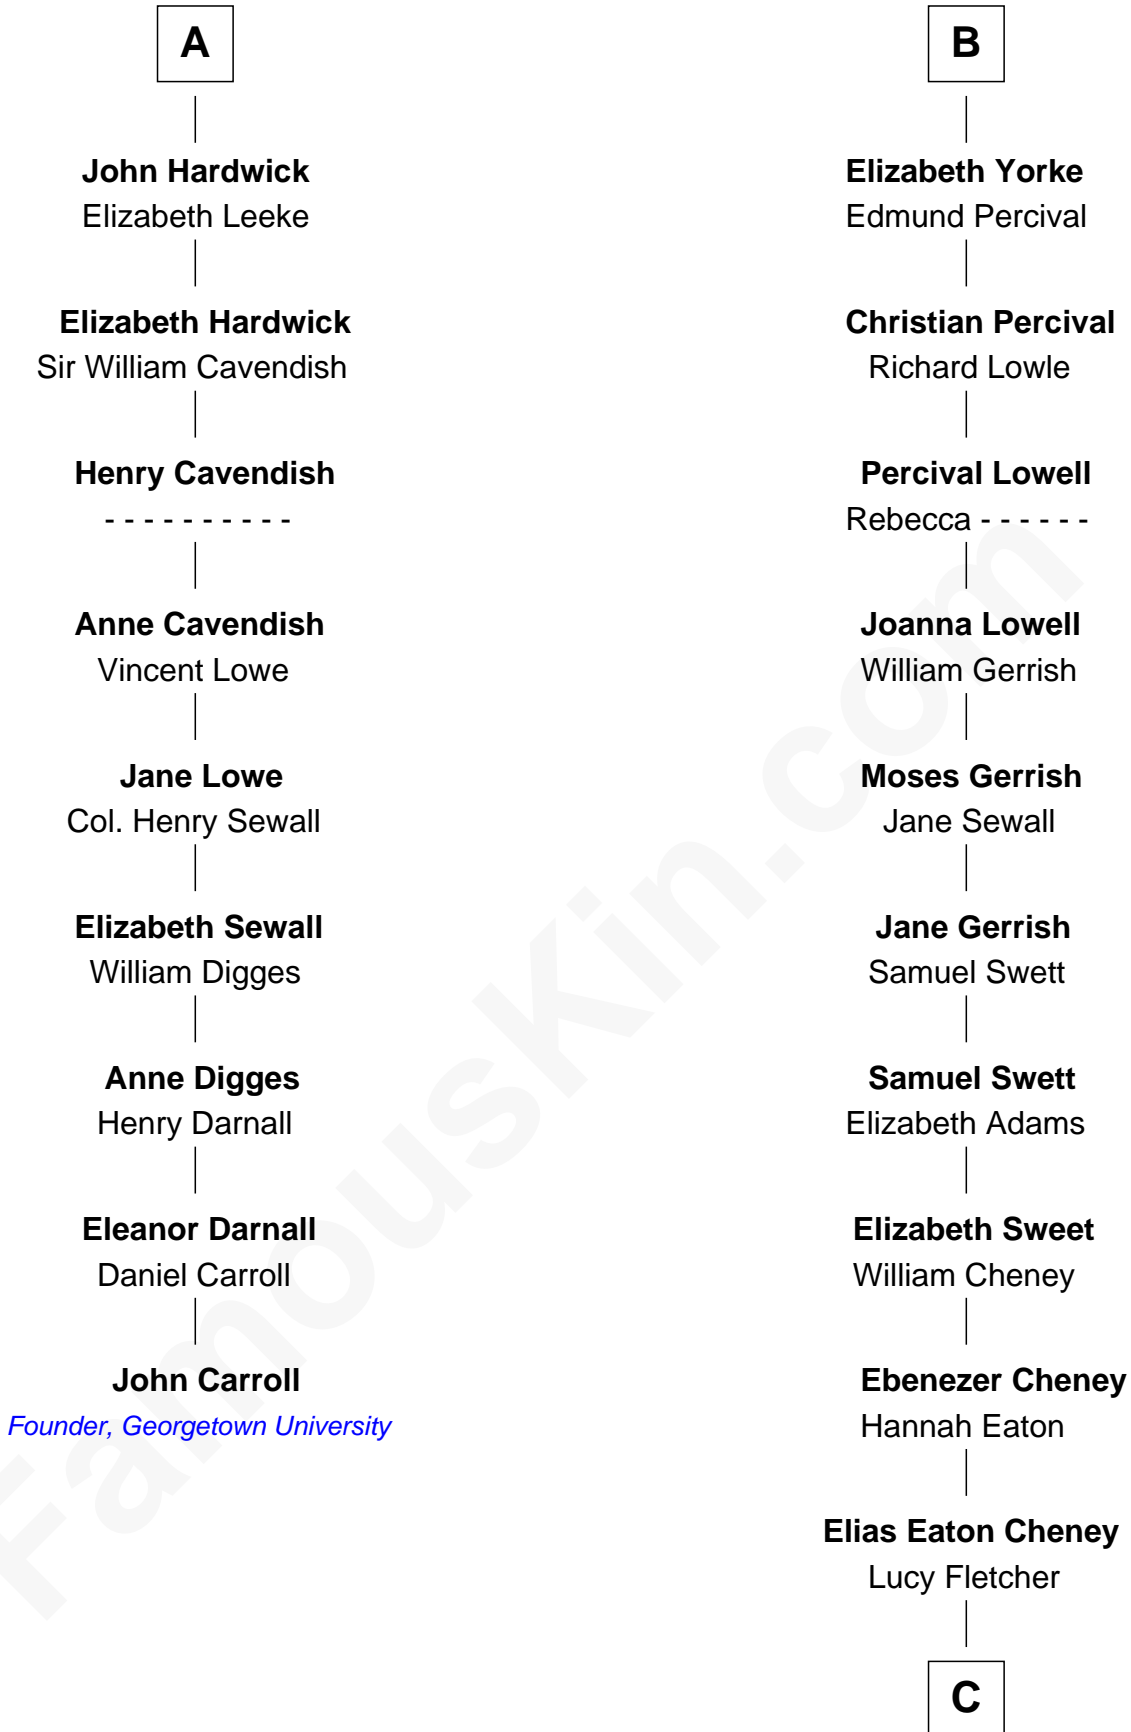

FamousKin.com

Relationship Chart of

John Carroll

Founder of Georgetown University

15th cousin 5 times removed of

Dick Cheney

46th U.S. Vice-President

Humphrey de Bohun

Elizabeth Plantagenet

Eleanor de Bohun

Sir James le Boteler

Pernel le Boteler

Sir Gilbert Talbot

Sir Richard Talbot

Ankaret le Strange

Mary Talbot

Sir James Luttrell

Elizabeth Courtnay

Sir Hugh Luttrell

Margaret Hill

Eleanor Luttrell

Roger Yorke

B

C

Samuel Fletcher Cheney

Ella A. Phillips

Thomas Herbert Cheney

Margaret E. Tyler

Richard Herbert Cheney

Marge Lorraine Dickey

Dick Cheney

46th U.S. Vice-President