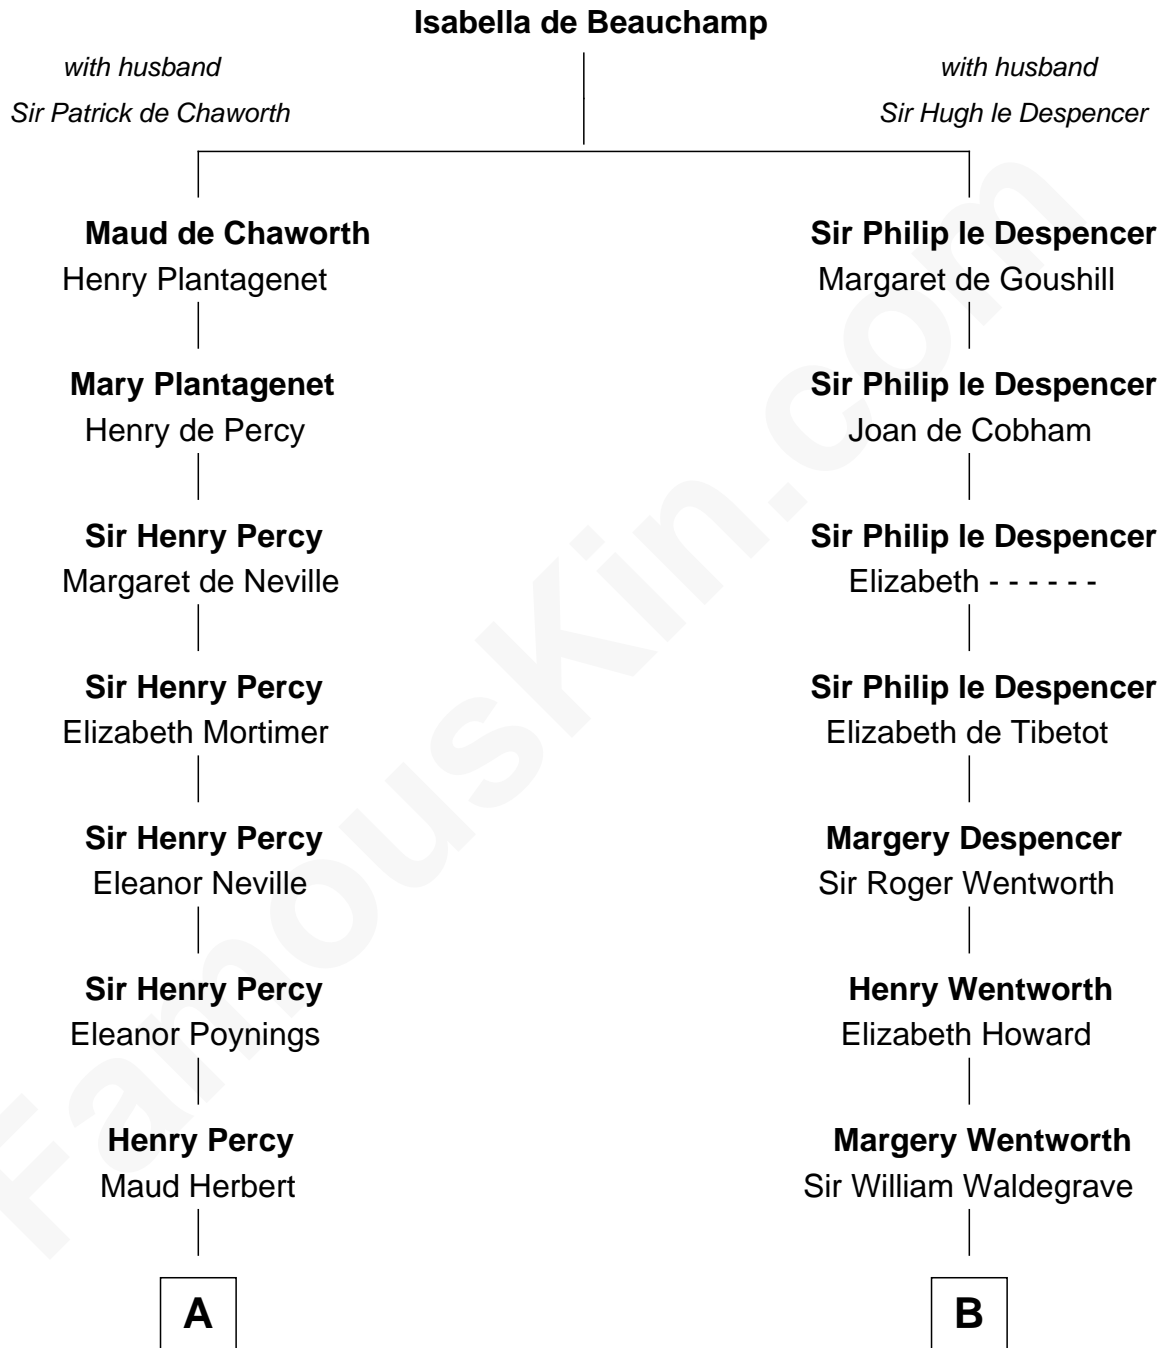

FamousKin.com

Relationship Chart of

John Carroll

Founder of Georgetown University

16th cousin 4 times removed of

Walt Disney

Co-Founder of The Walt Disney Company

C

Eber Call
Violette Lawrence

Charles Call
Henrietta Gross

Flora Call
Elias Charles Disney

Walt Disney
Co-Founder of The Walt Disney Co.

FamousKin.com