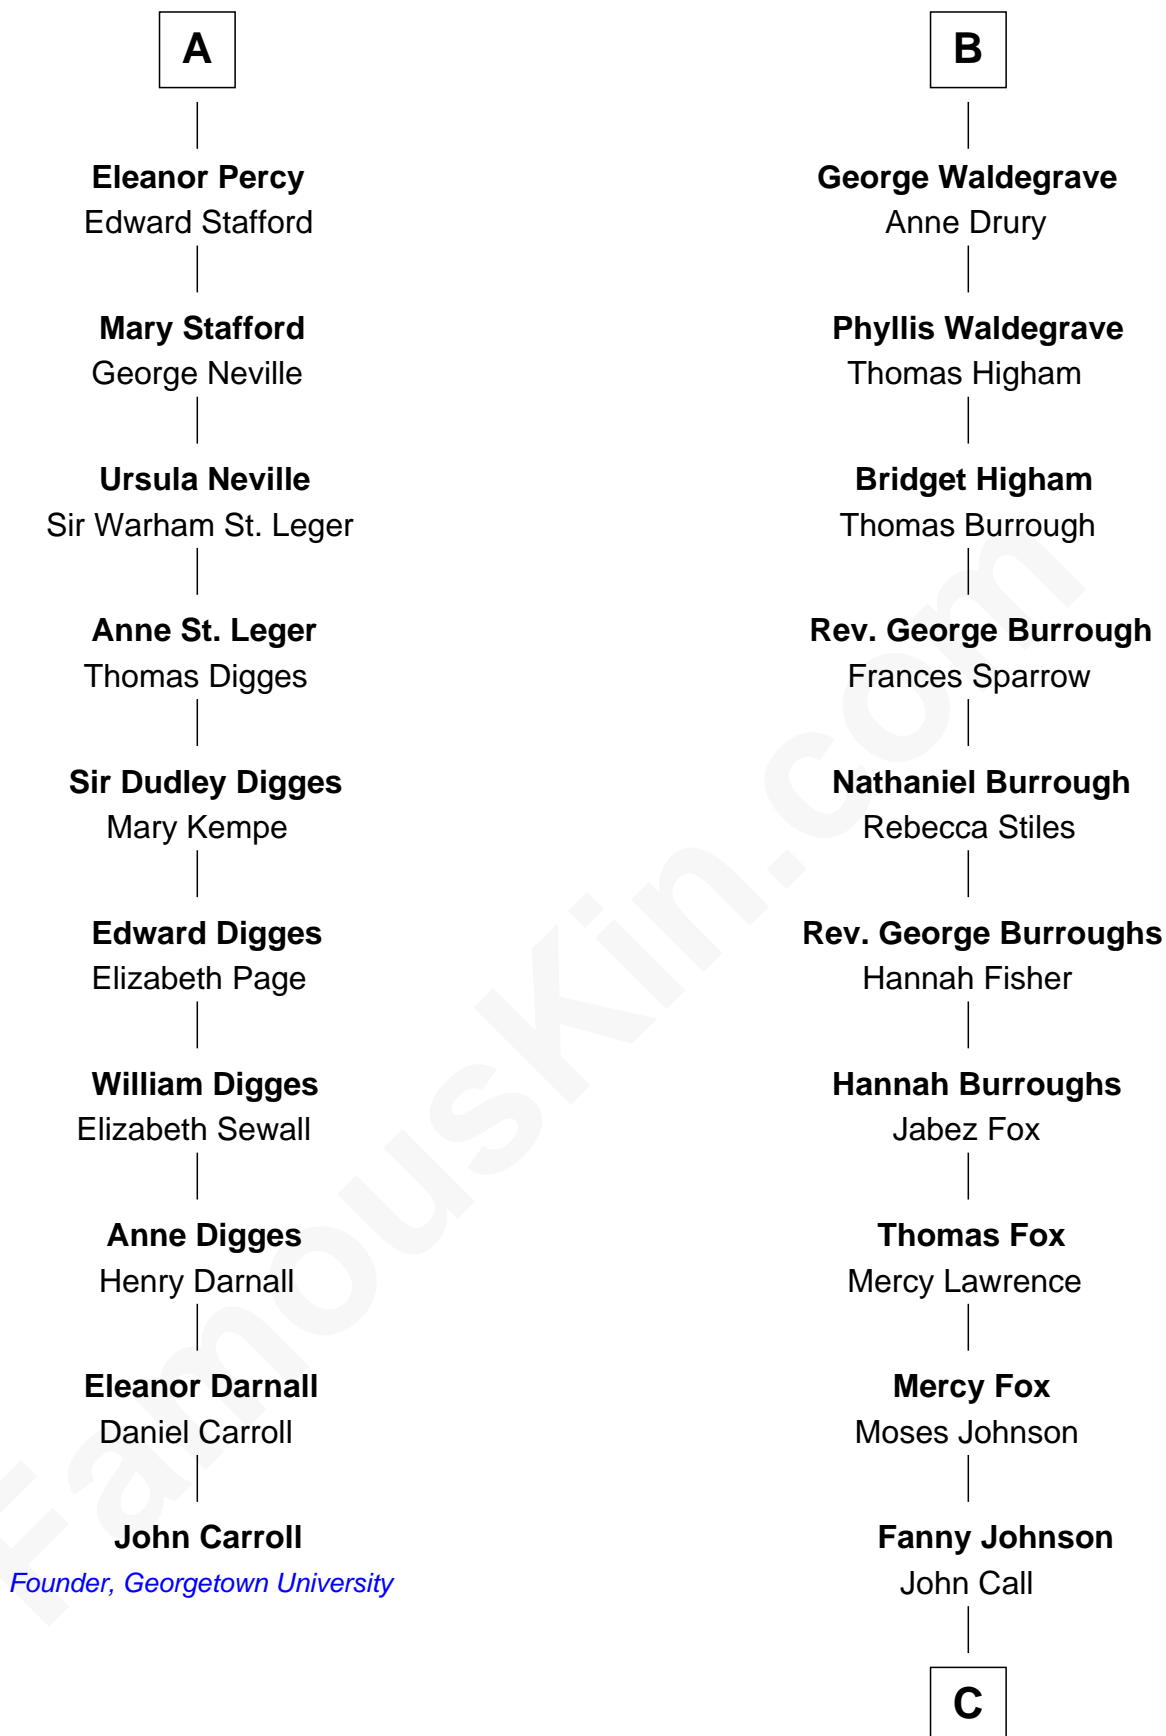

FamousKin.com

Relationship Chart of

John Carroll

Founder of Georgetown University

16th cousin 4 times removed of

Walt Disney

Co-Founder of The Walt Disney Company

C

Eber Call
Violette Lawrence

Charles Call
Henrietta Gross

Flora Call
Elias Charles Disney

Walt Disney
Co-Founder of The Walt Disney Co.

FamousKin.com