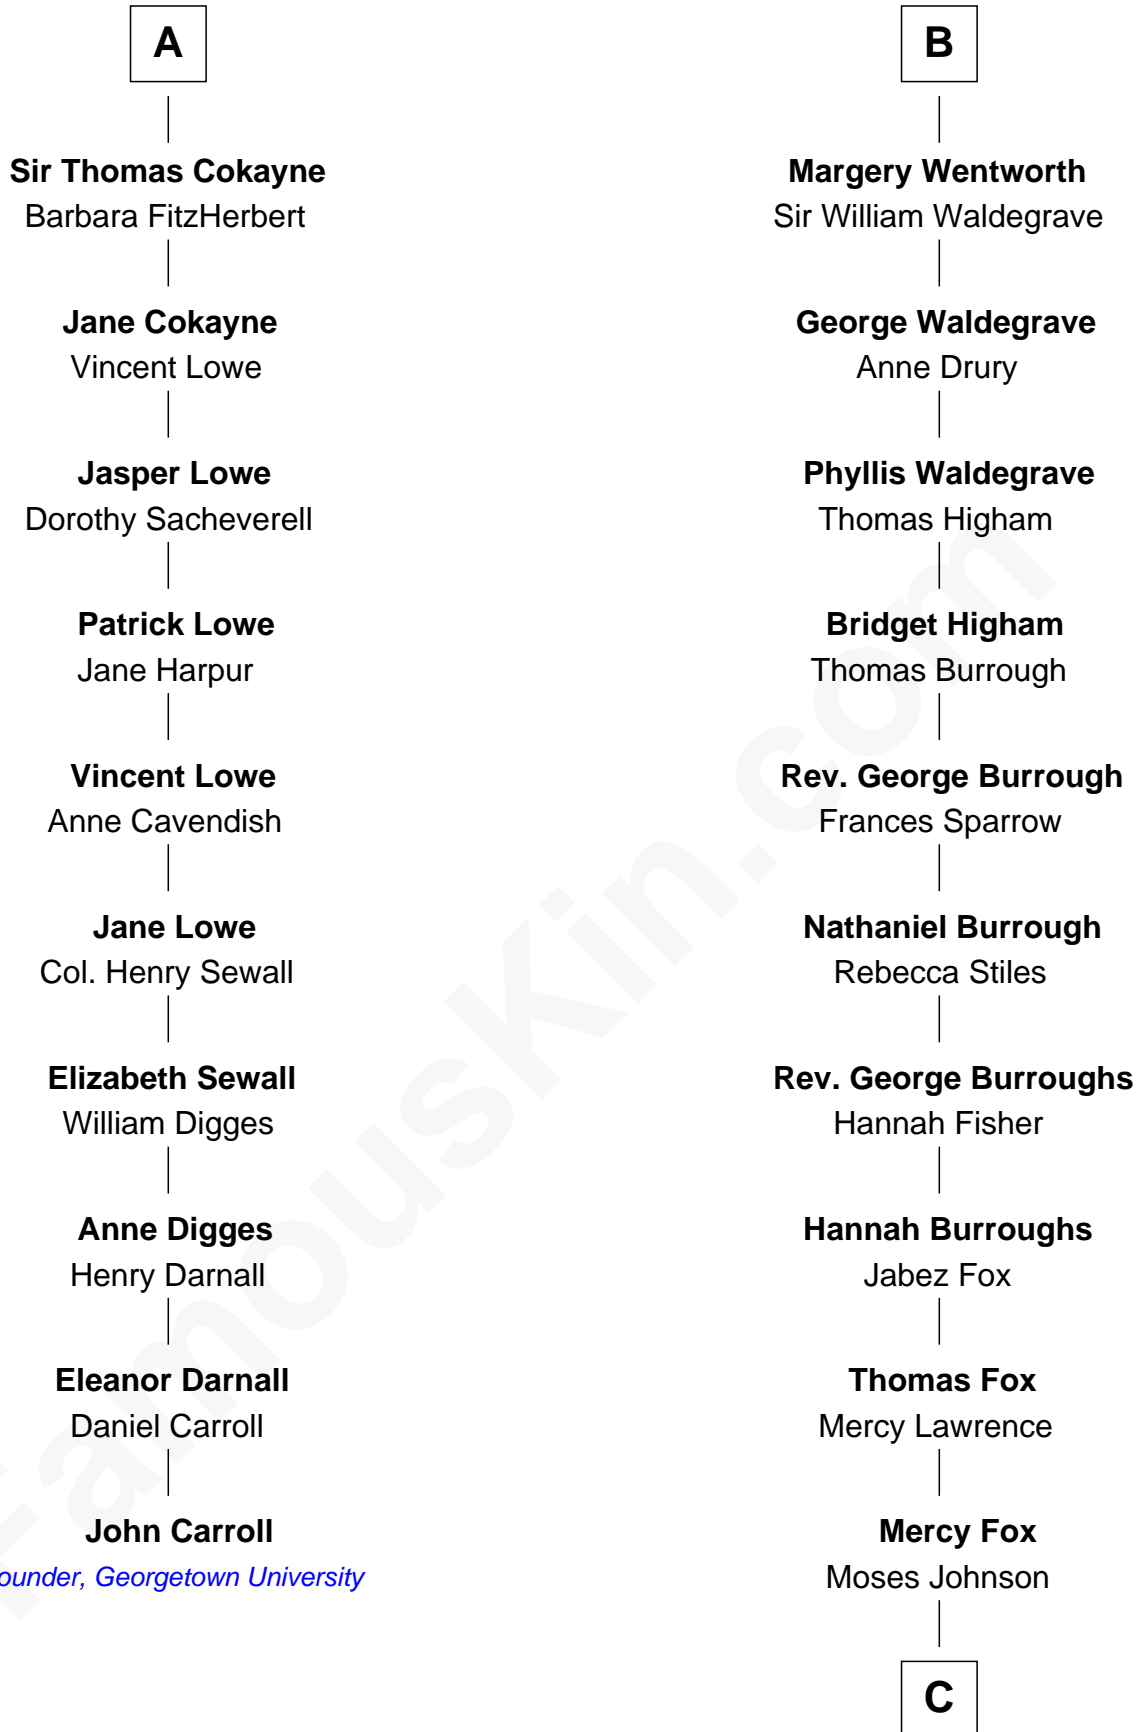

FamousKin.com

Relationship Chart of

John Carroll

Founder of Georgetown University

16th cousin 5 times removed of

Walt Disney

Co-Founder of The Walt Disney Company

Sir Robert de Ros

Isabel de Aubeney

C

Fanny Johnson

John Call

Eber Call

Violette Lawrence

Charles Call

Henrietta Gross