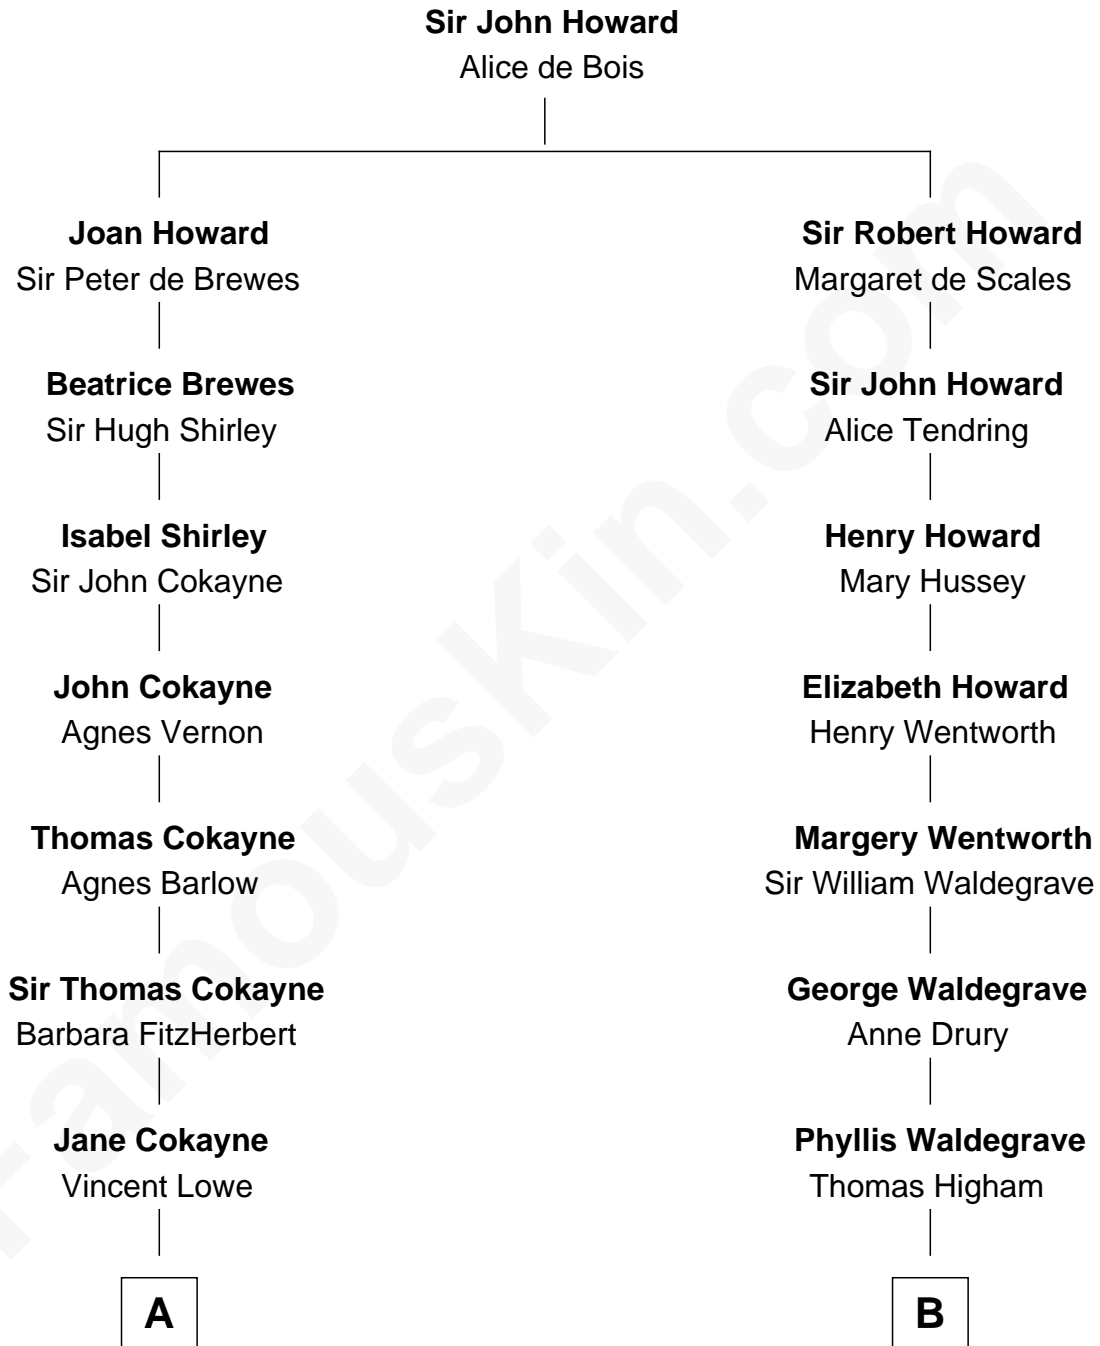

FamousKin.com

Relationship Chart of

John Carroll

Founder of Georgetown University

10th cousin 4 times removed of

Rev. George Burroughs

Executed for Witchcraft, Salem 1692

A

Jasper Lowe
Dorothy Sacheverell

Patrick Lowe
Jane Harpur

Vincent Lowe
Anne Cavendish

Jane Lowe
Col. Henry Sewall

Elizabeth Sewall
William Digges

Anne Digges
Henry Darnall

Eleanor Darnall
Daniel Carroll

John Carroll
Founder, Georgetown University