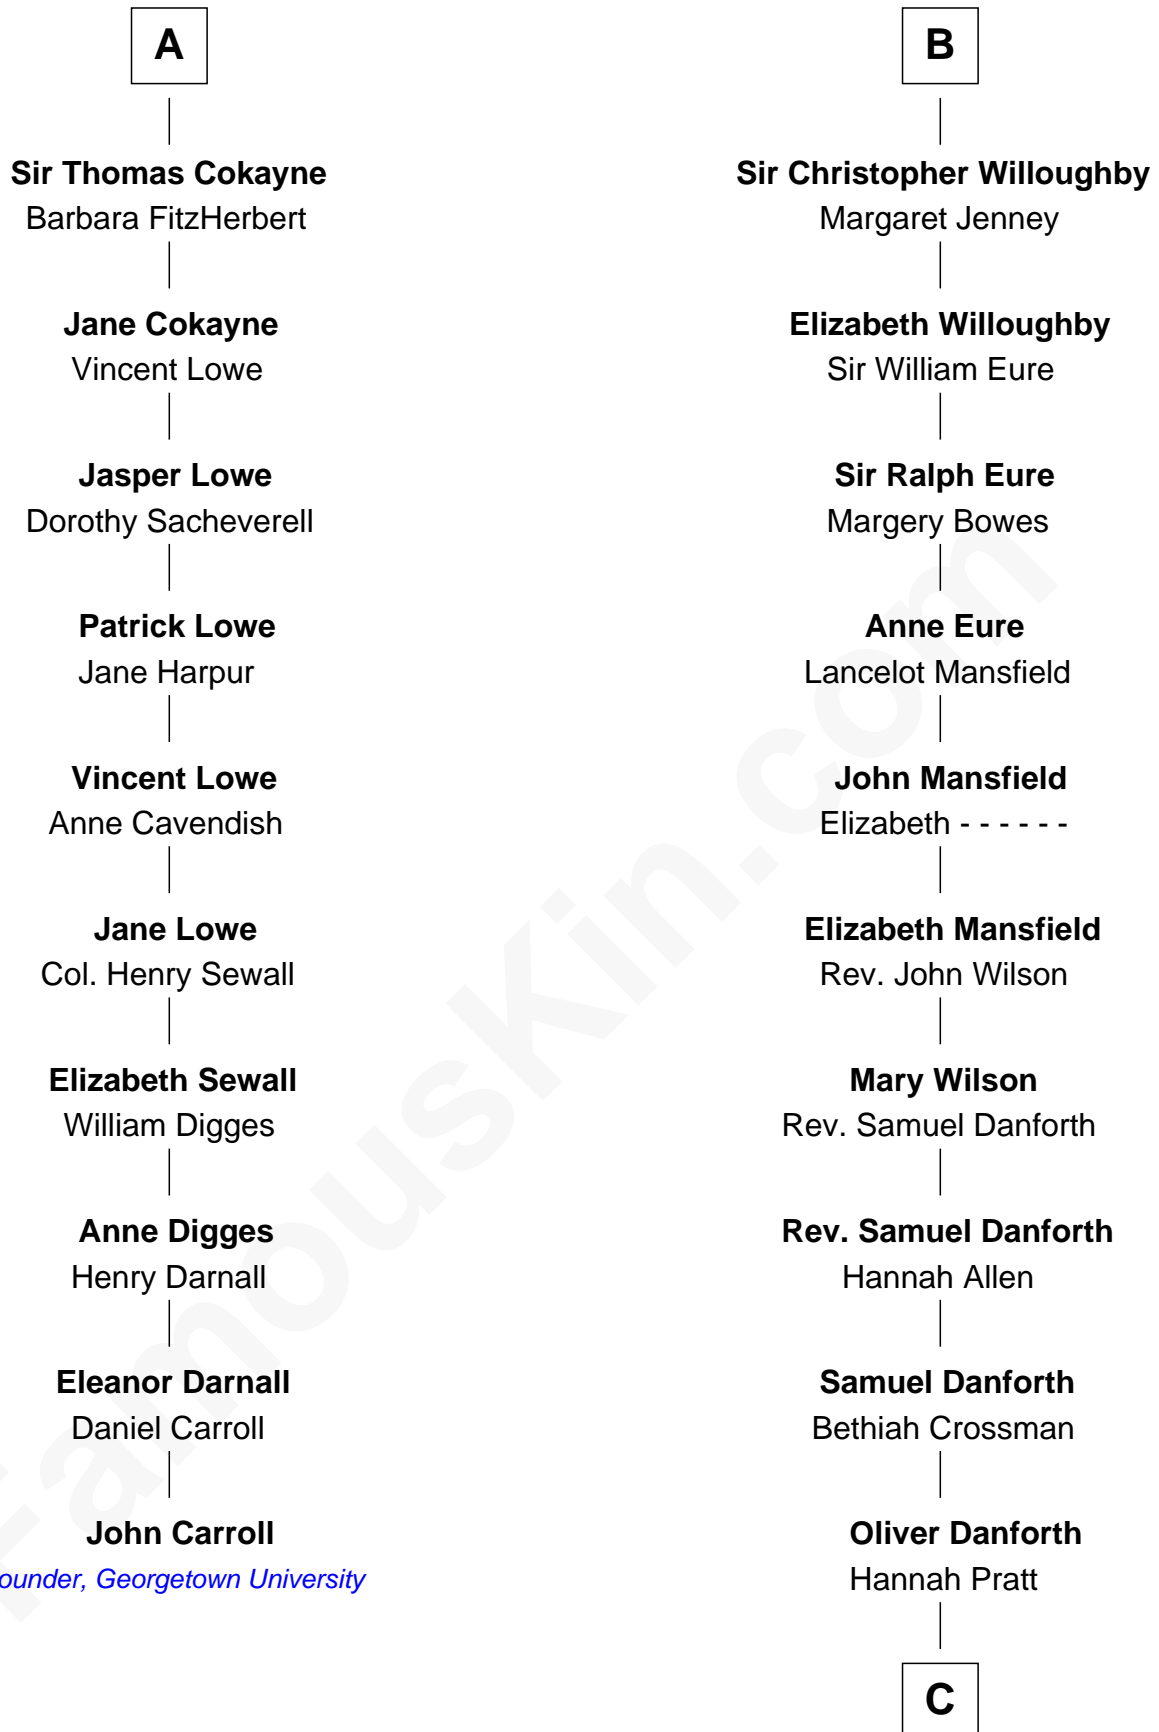

FamousKin.com

Relationship Chart of

John Carroll

Founder of Georgetown University

16th cousin 5 times removed of

E. C. Segar

Cartoonist (Popeye creator)

Sir Robert de Ros

Isabel de Aubeney

C

Abigail Danforth

Benjamin Horton

Abigail Danforth Horton

Eleazer Walker

Mary Jane Walker

Thomas Segar