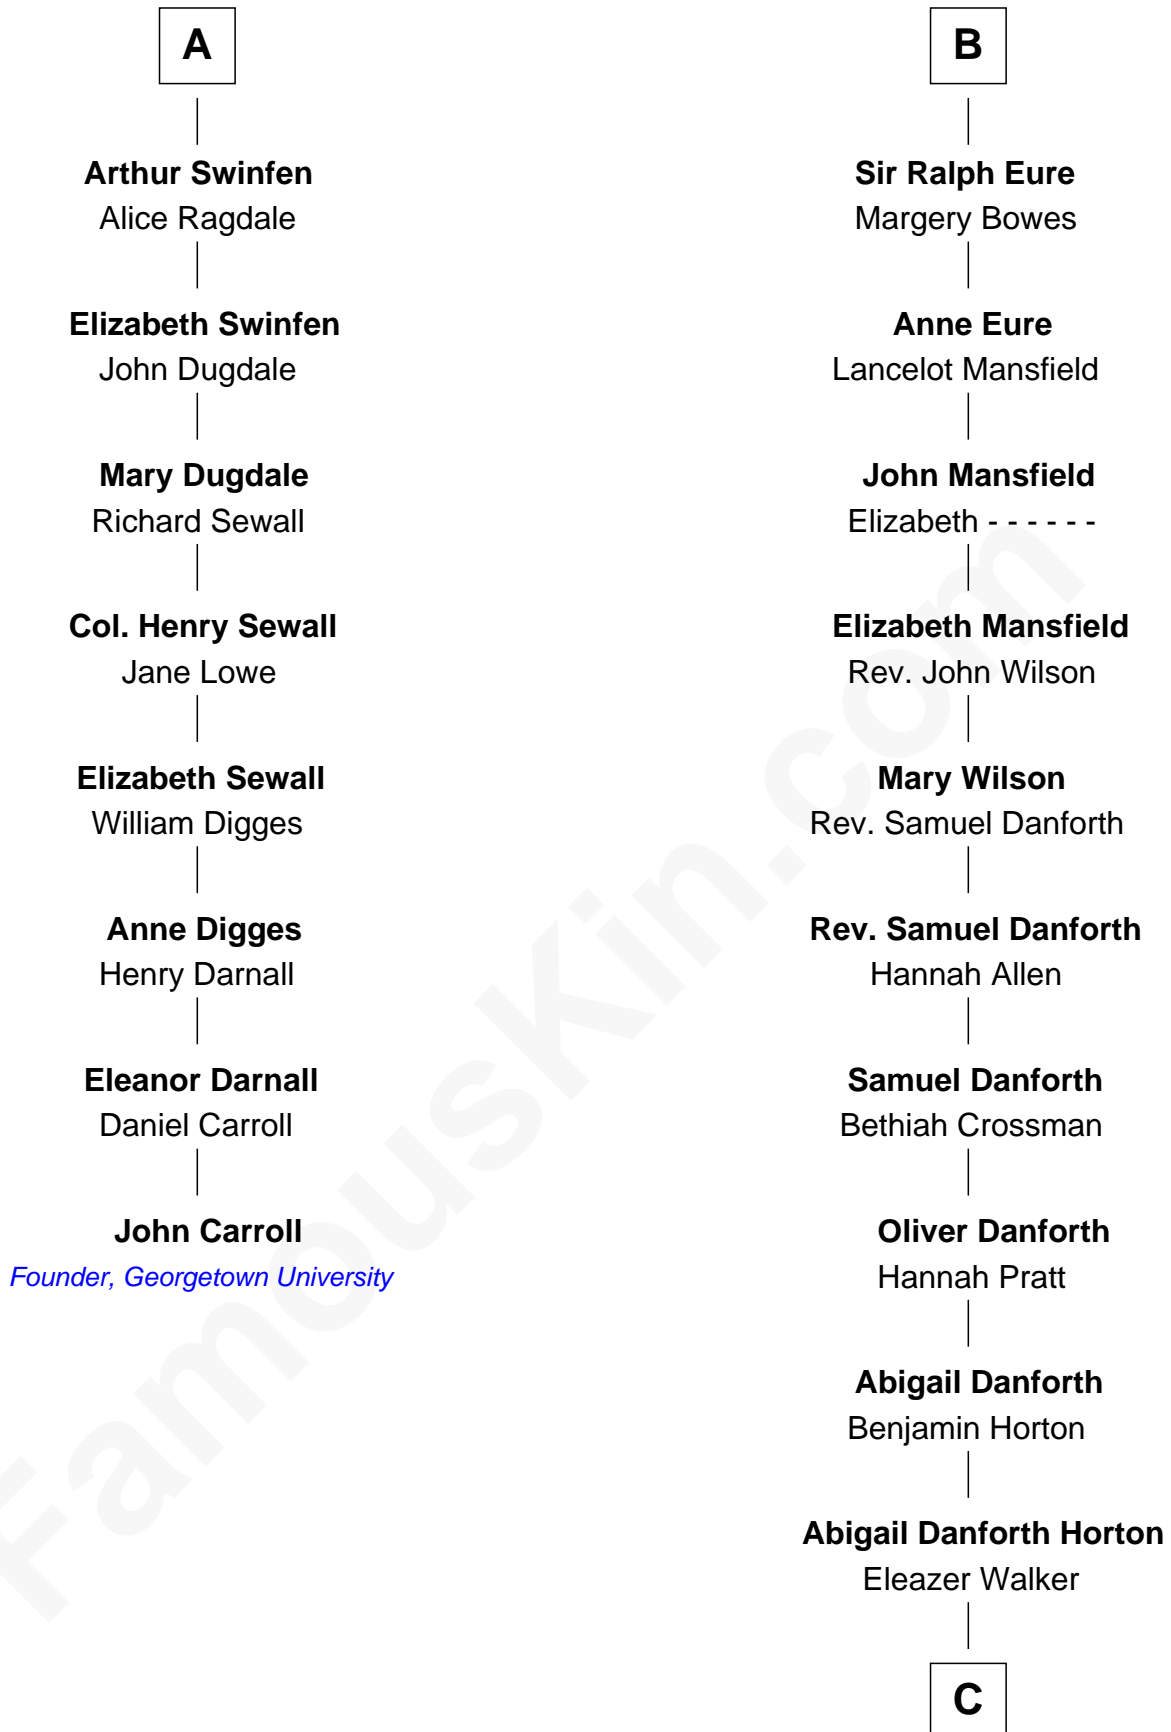

FamousKin.com Relationship Chart of

John Carroll

Founder of Georgetown University

14th cousin 5 times removed of

E. C. Segar

Cartoonist (Popeye creator)

C

Mary Jane Walker

Thomas Segar

Amzi Andrews Segar

Erma Irene Crisler

E. C. Segar

Cartoonist

FamousKin.com