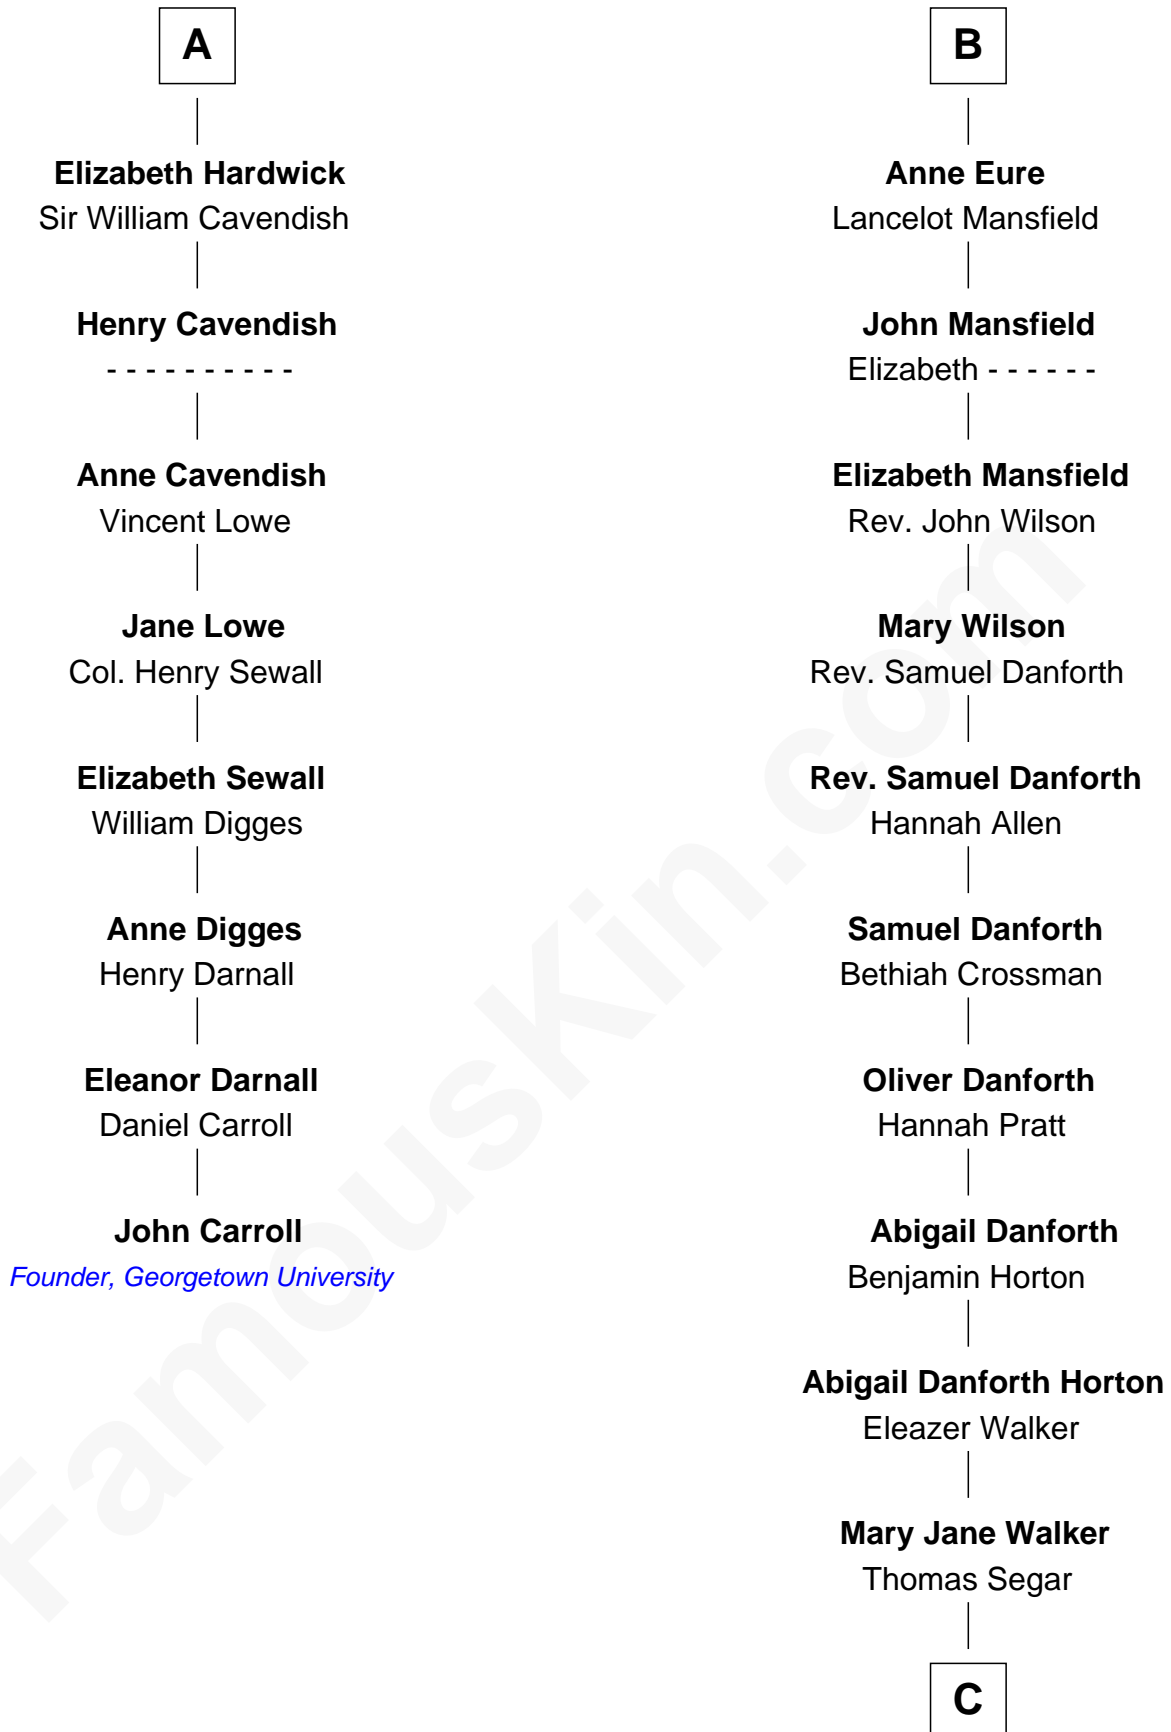

FamousKin.com Relationship Chart of

John Carroll

Founder of Georgetown University

14th cousin 4 times removed of

E. C. Segar

Cartoonist (Popeye creator)

Edmund Fitzalan

Alice de Warenne

C

Amzi Andrews Segar

Erma Irene Crisler

E. C. Segar

Cartoonist

FamousKin.com