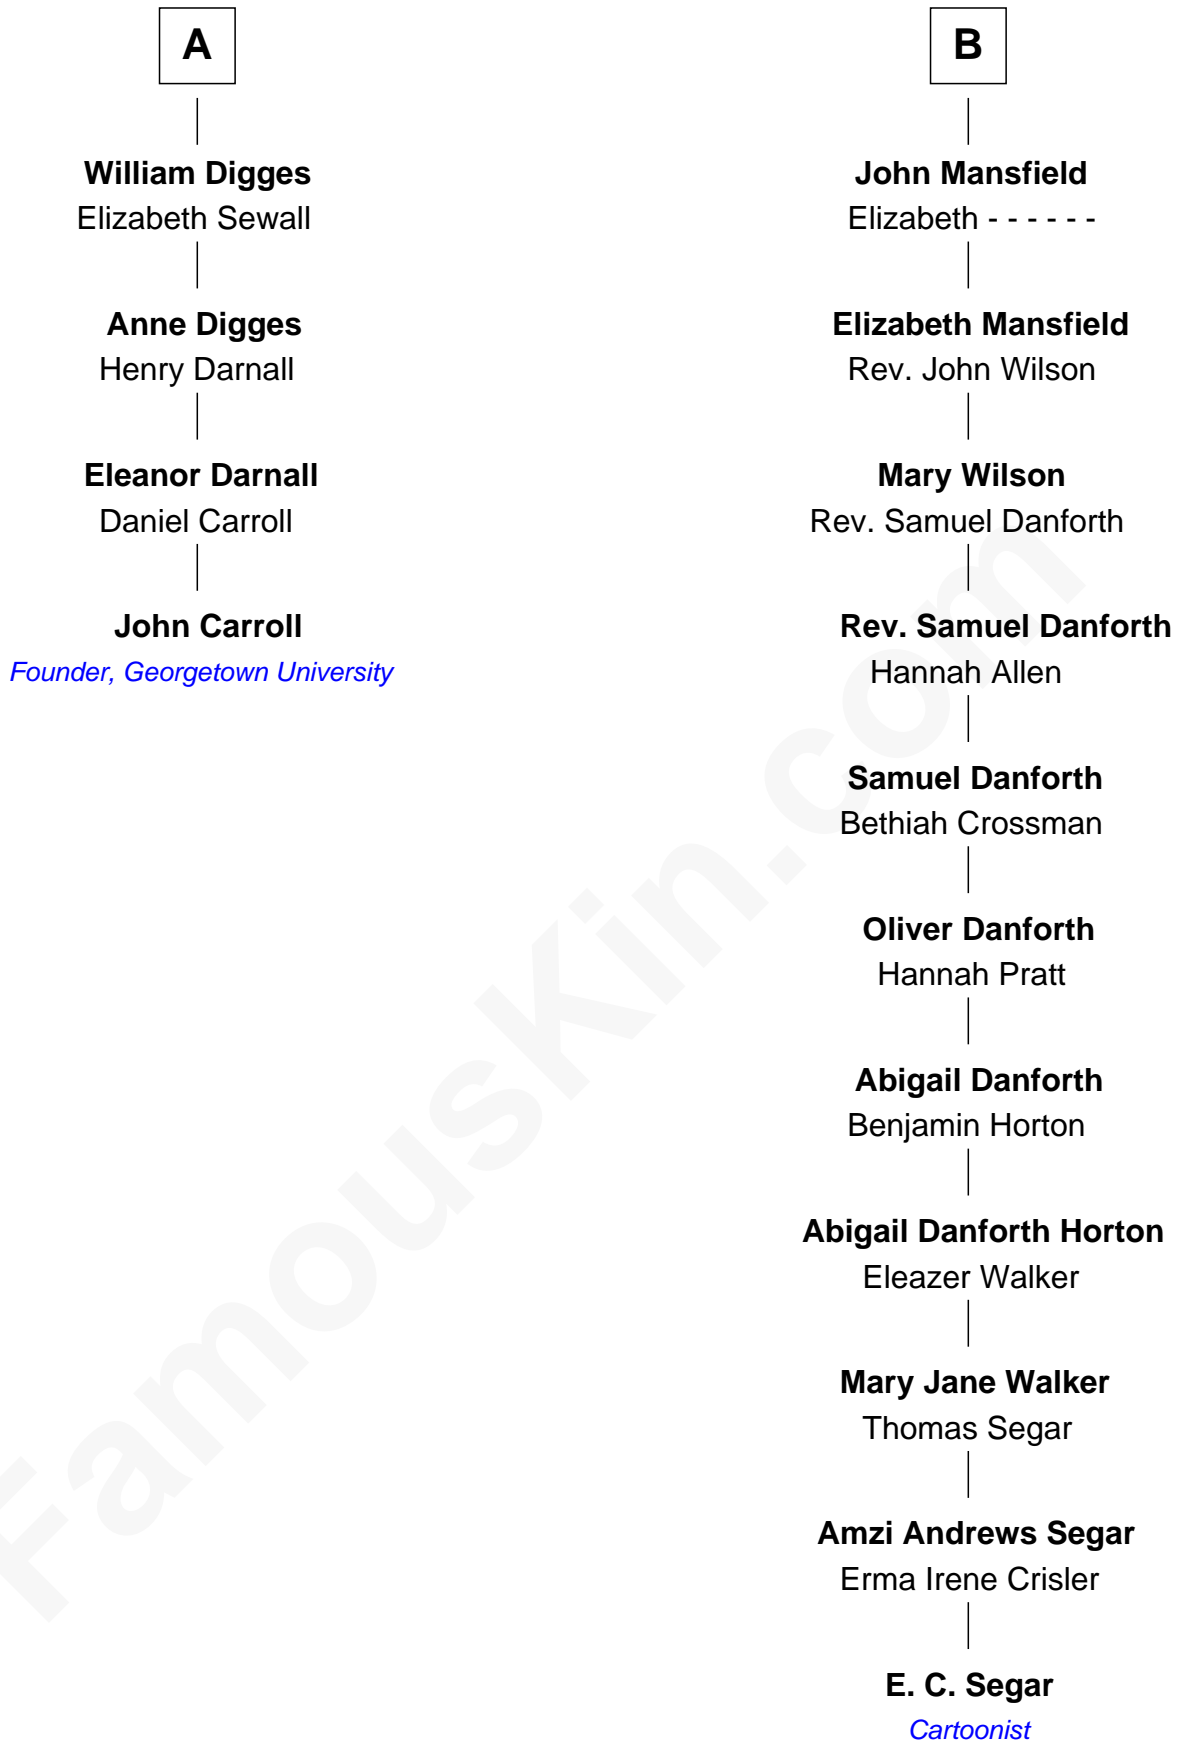

# FamousKin.com Relationship Chart of

**John Carroll**

*Founder of Georgetown University*

**10th cousin 7 times removed of**

**E. C. Segar**

*Cartoonist (Popeye creator)*

E. C. Segar photo by [U. S. War Stamp Council](#)