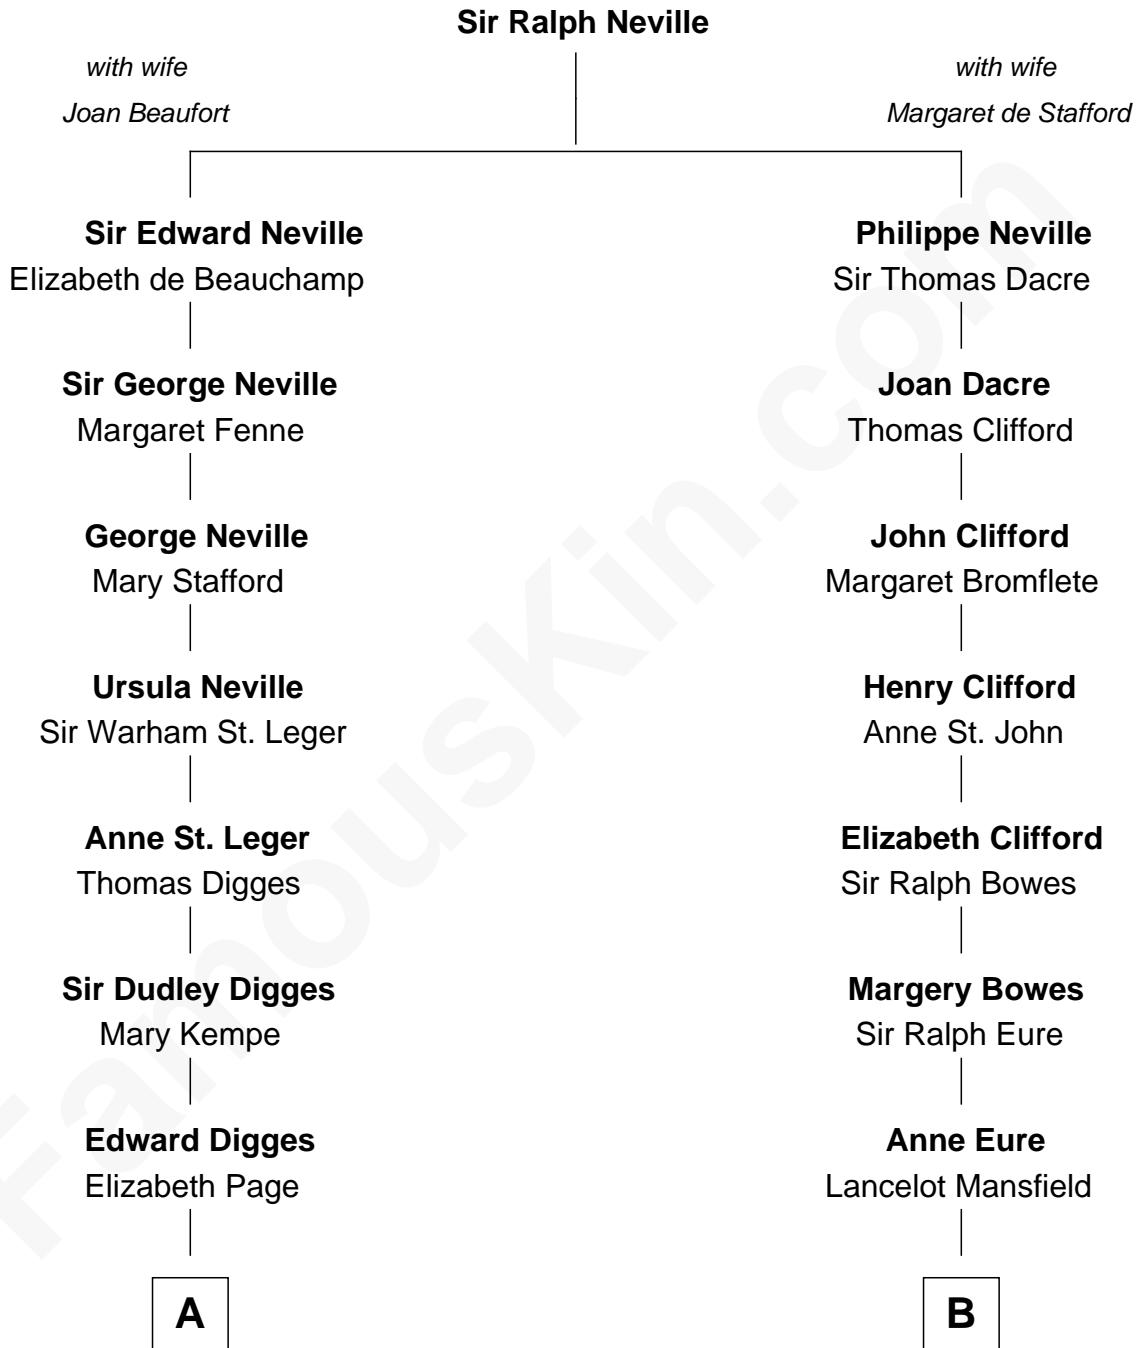

# FamousKin.com Relationship Chart of

**John Carroll**

*Founder of Georgetown University*

**10th cousin 7 times removed of**

**E. C. Segar**

*Cartoonist (Popeye creator)*

E. C. Segar photo by [U. S. War Stamp Council](#)