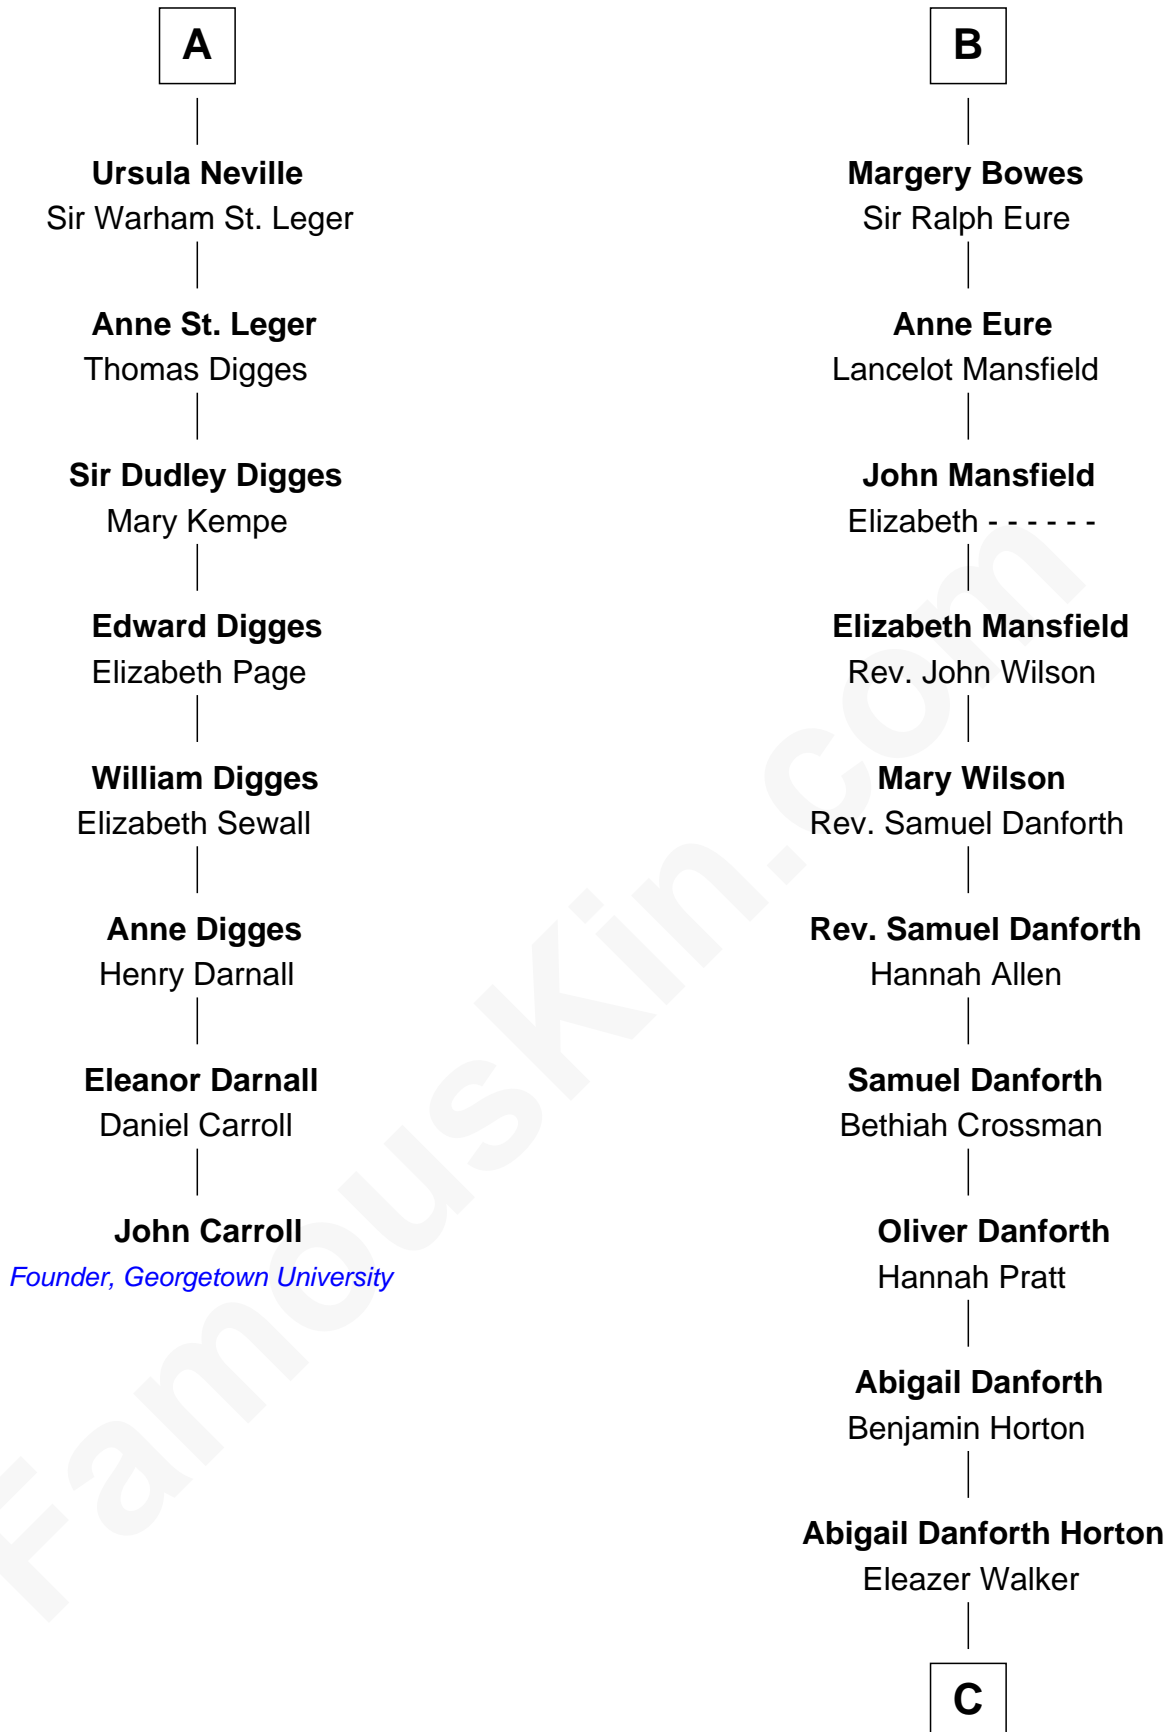

FamousKin.com Relationship Chart of

John Carroll

Founder of Georgetown University

14th cousin 5 times removed of

E. C. Segar

Cartoonist (Popeye creator)

Sir Maurice de Berkeley

Eve la Zouche

Thomas de Berkeley

Katherine de Clyvedon

Sir John Berkeley

Elizabeth Betteshorne

Eleanor Berkeley

Sir Richard Poynings

Eleanor Poynings

Sir Henry Percy

Maud FitzHugh

Sir Ralph Bowes

Margery Conyers

Sir Ralph Bowes

Elizabeth Clifford

B

C

Mary Jane Walker

Thomas Segar

Amzi Andrews Segar

Erma Irene Crisler

E. C. Segar

Cartoonist

FamousKin.com