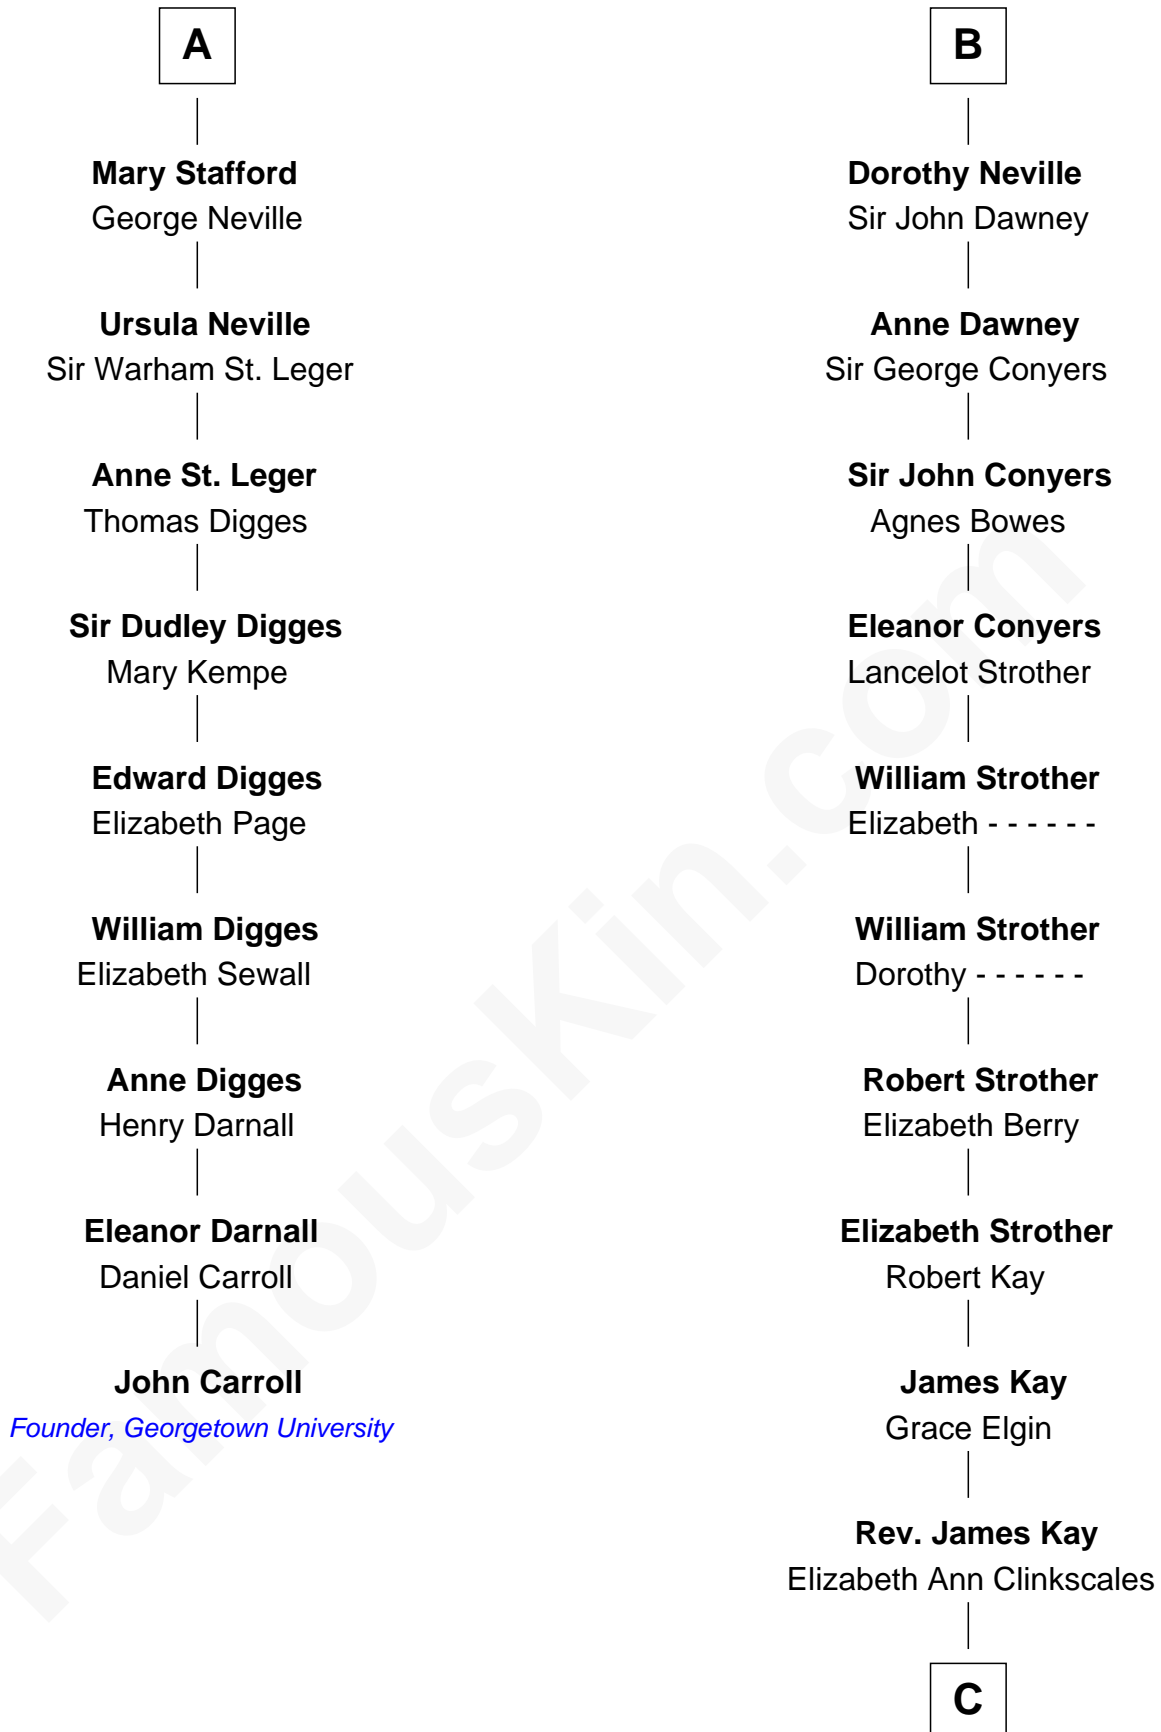

FamousKin.com Relationship Chart of

John Carroll

Founder of Georgetown University

15th cousin 6 times removed of

Jimmy Carter

39th U.S. President

Henry Plantagenet
Maud de Chaworth

Mary Plantagenet
Henry de Percy

Sir Henry Percy
Margaret de Neville

Sir Henry Percy
Elizabeth Mortimer

Sir Henry Percy
Eleanor Neville

Sir Henry Percy
Eleanor Poynings

Henry Percy
Maud Herbert

Eleanor Percy
Edward Stafford

A

Eleanor Plantagenet
Richard Fitzalan

Joan Fitzalan
Humphrey de Bohun

Eleanor de Bohun
Sir Thomas Plantagenet

Anne Plantagenet
Sir William Bouchier

Sir John Bouchier
Margaret Berners

Joan Bouchier
Sir Henry Neville

Sir Richard Neville
Anne Stafford

B

C

Mary Kay
John Pratt

James E. Pratt
Sophronia C. Cowan

Nina Pratt
William Archibald Carter

Earl Carter
Lillian Gordy

Jimmy Carter
39th U.S. President

FamousKin.com