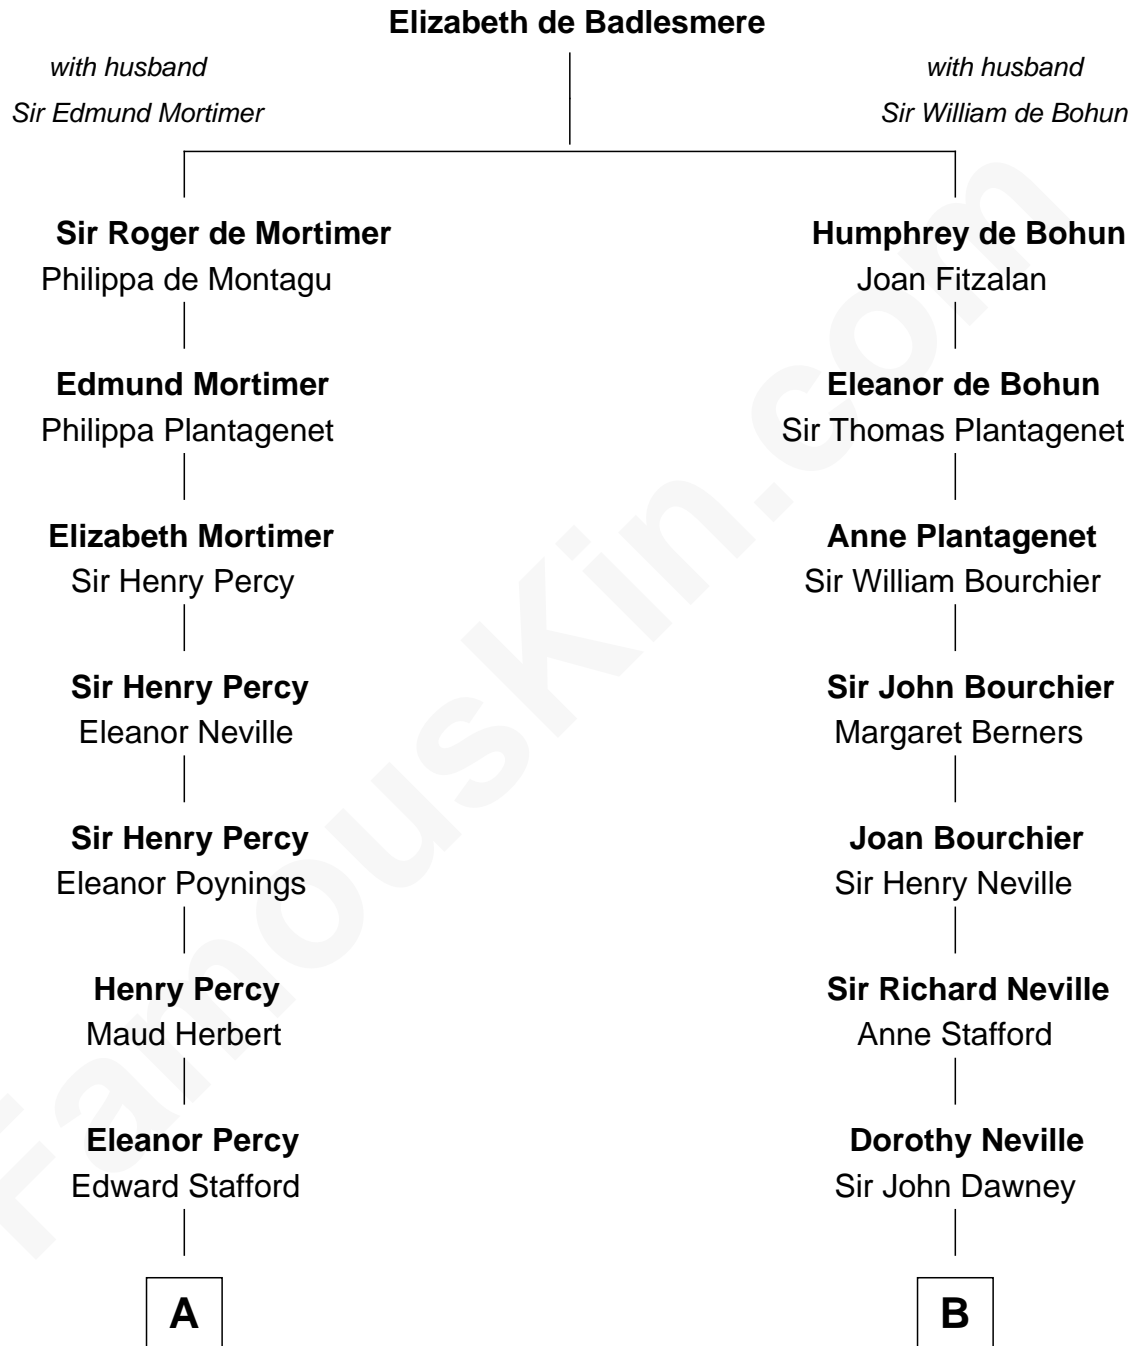

FamousKin.com

Relationship Chart of

John Carroll

Founder of Georgetown University

15th cousin 5 times removed of

Jimmy Carter

39th U.S. President

C

James E. Pratt

Sophonra C. Cowan

Nina Pratt

William Archibald Carter

Earl Carter

Lillian Gordy

Jimmy Carter

39th U.S. President