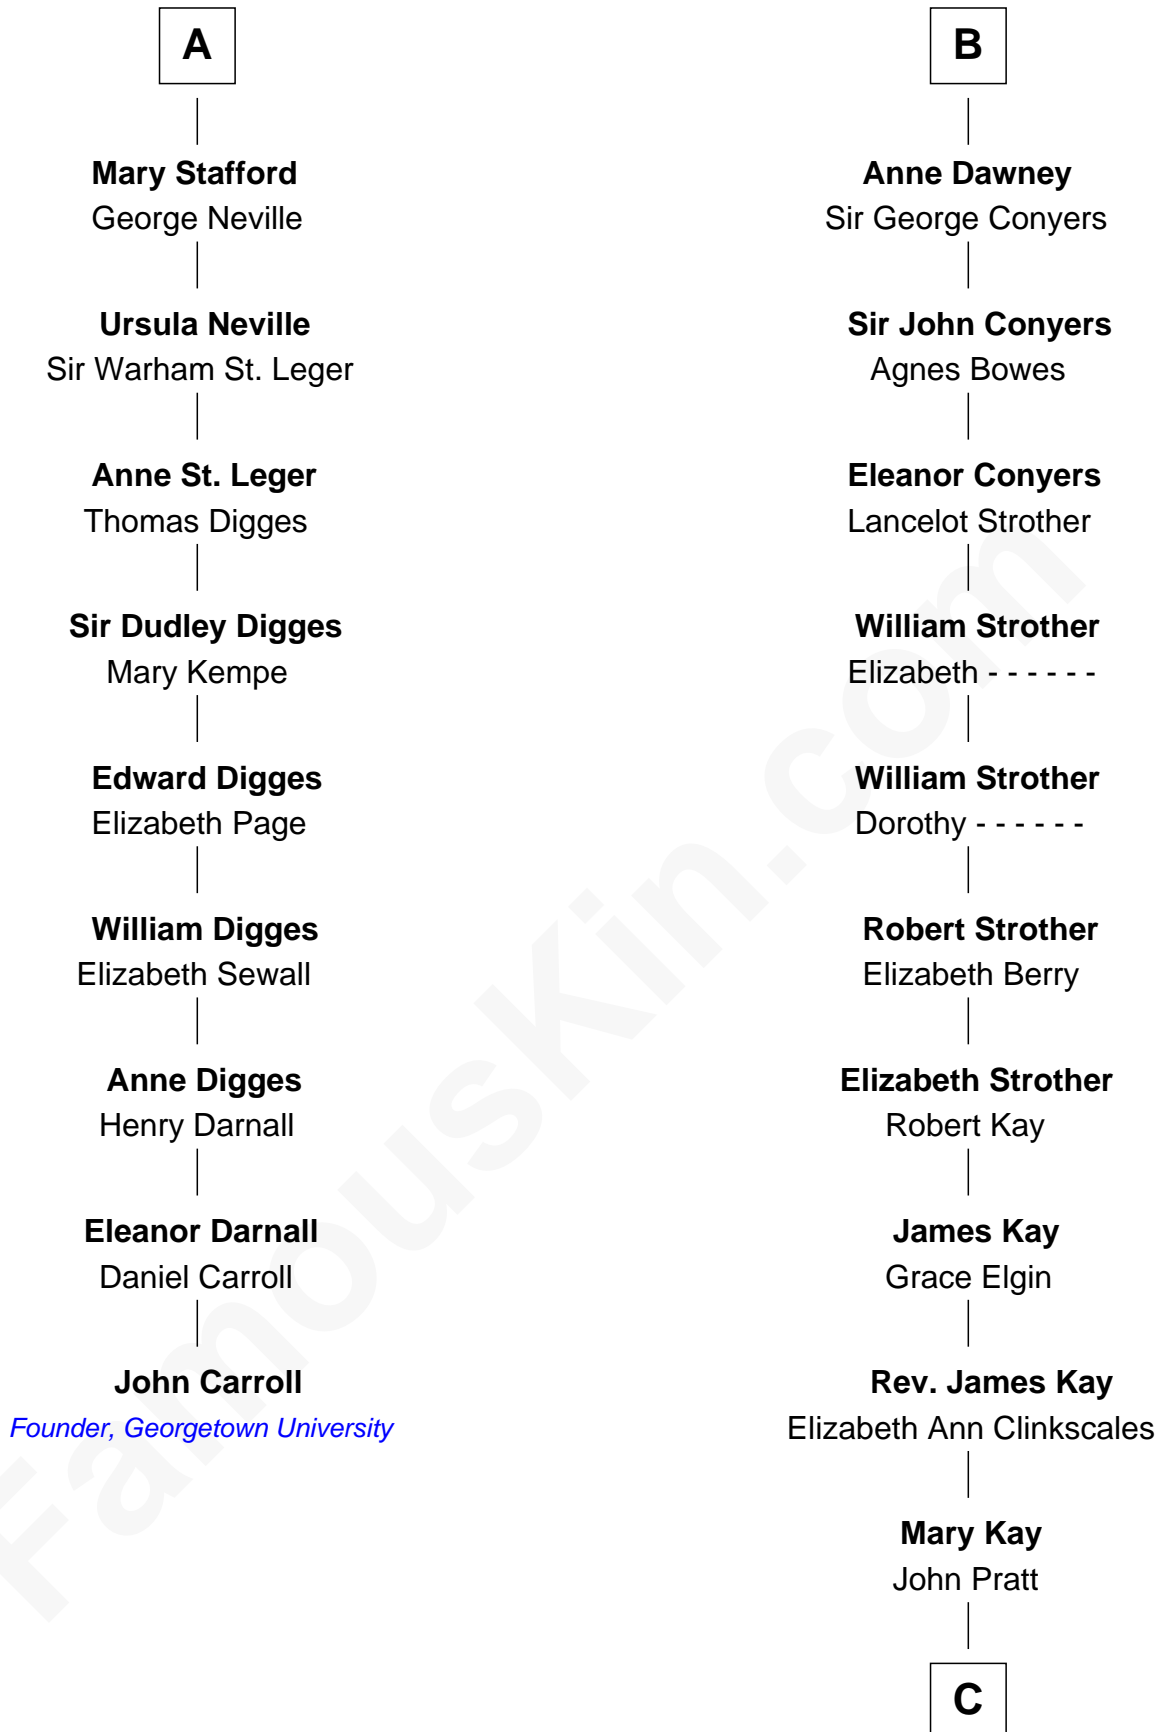

FamousKin.com

Relationship Chart of

John Carroll

Founder of Georgetown University

15th cousin 5 times removed of

Jimmy Carter

39th U.S. President

C

James E. Pratt

Sophonra C. Cowan

Nina Pratt

William Archibald Carter

Earl Carter

Lillian Gordy

Jimmy Carter

39th U.S. President

FamousKin.com