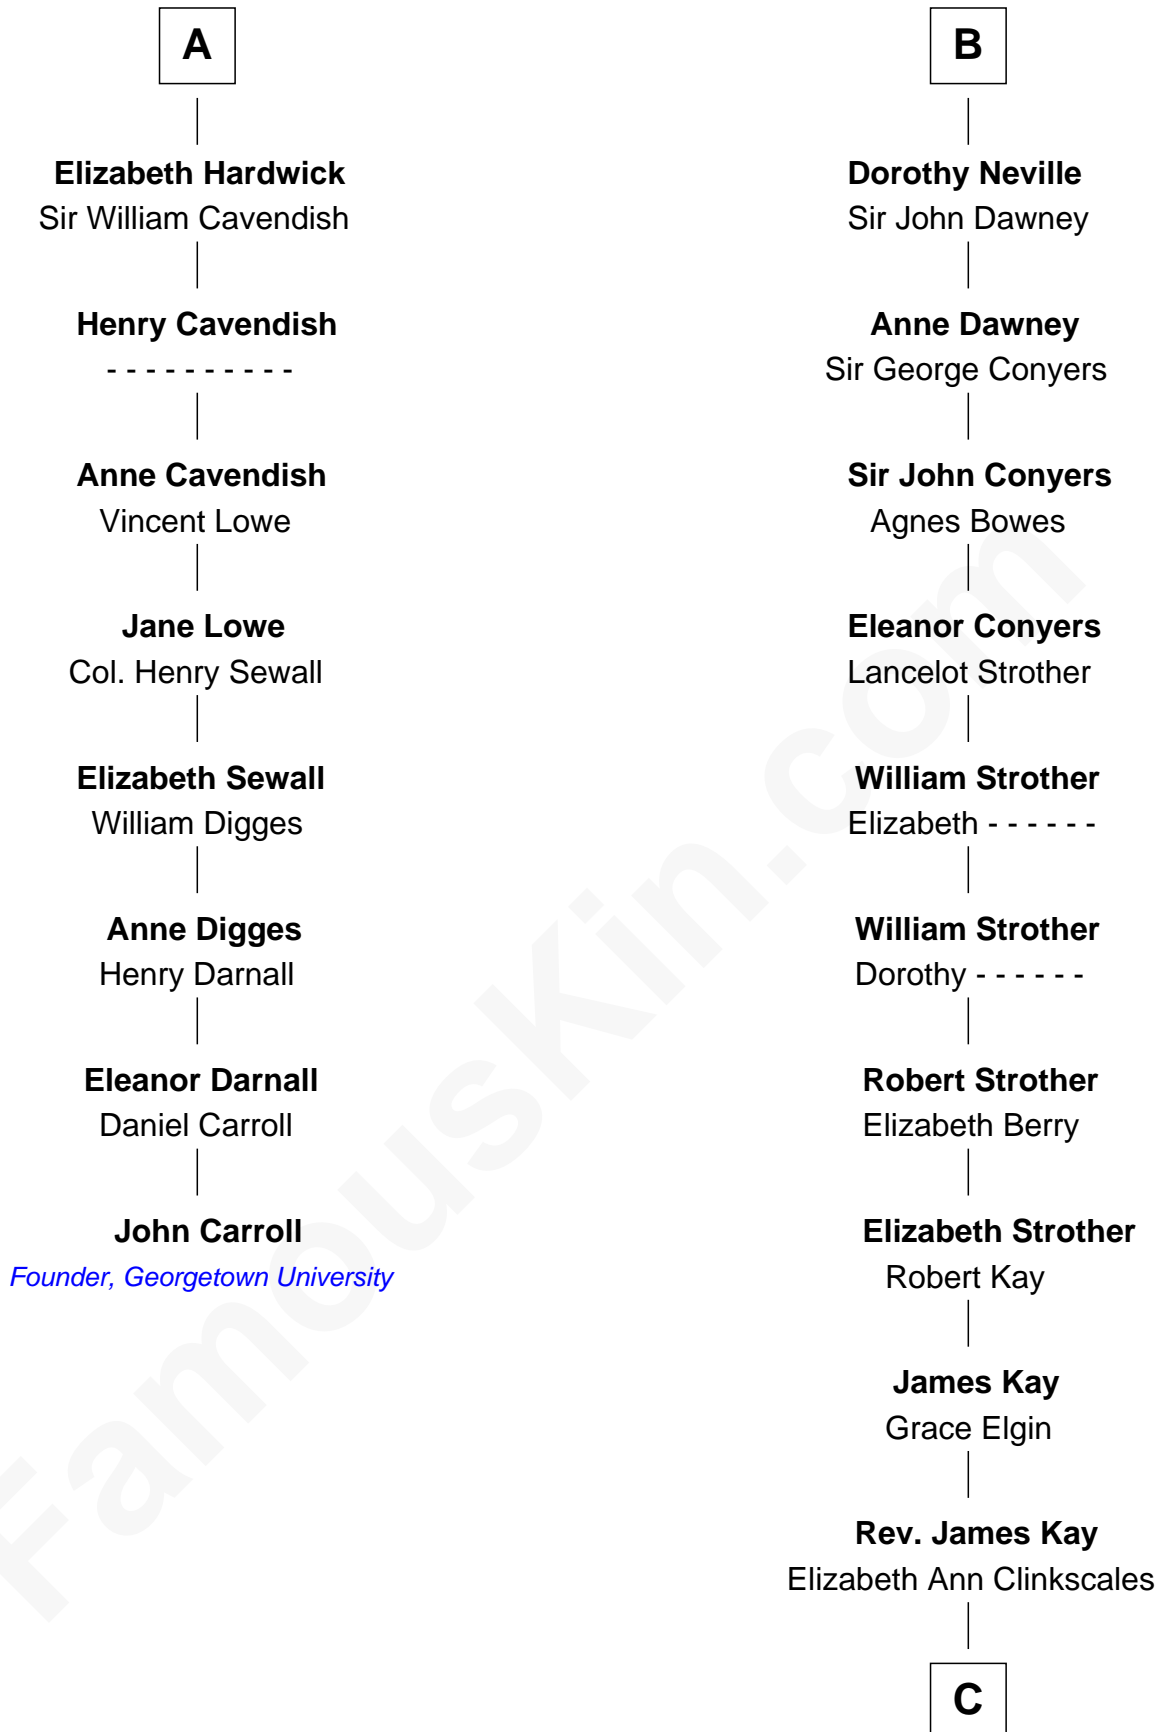

FamousKin.com Relationship Chart of

John Carroll

Founder of Georgetown University

14th cousin 7 times removed of

Jimmy Carter

39th U.S. President

Edmund Fitzalan

Alice de Warenne

C

|
Mary Kay
John Pratt

|
James E. Pratt
Sophronia C. Cowan

|
Nina Pratt
William Archibald Carter

|
Earl Carter
Lillian Gordy

|
Jimmy Carter
39th U.S. President

FamousKin.com