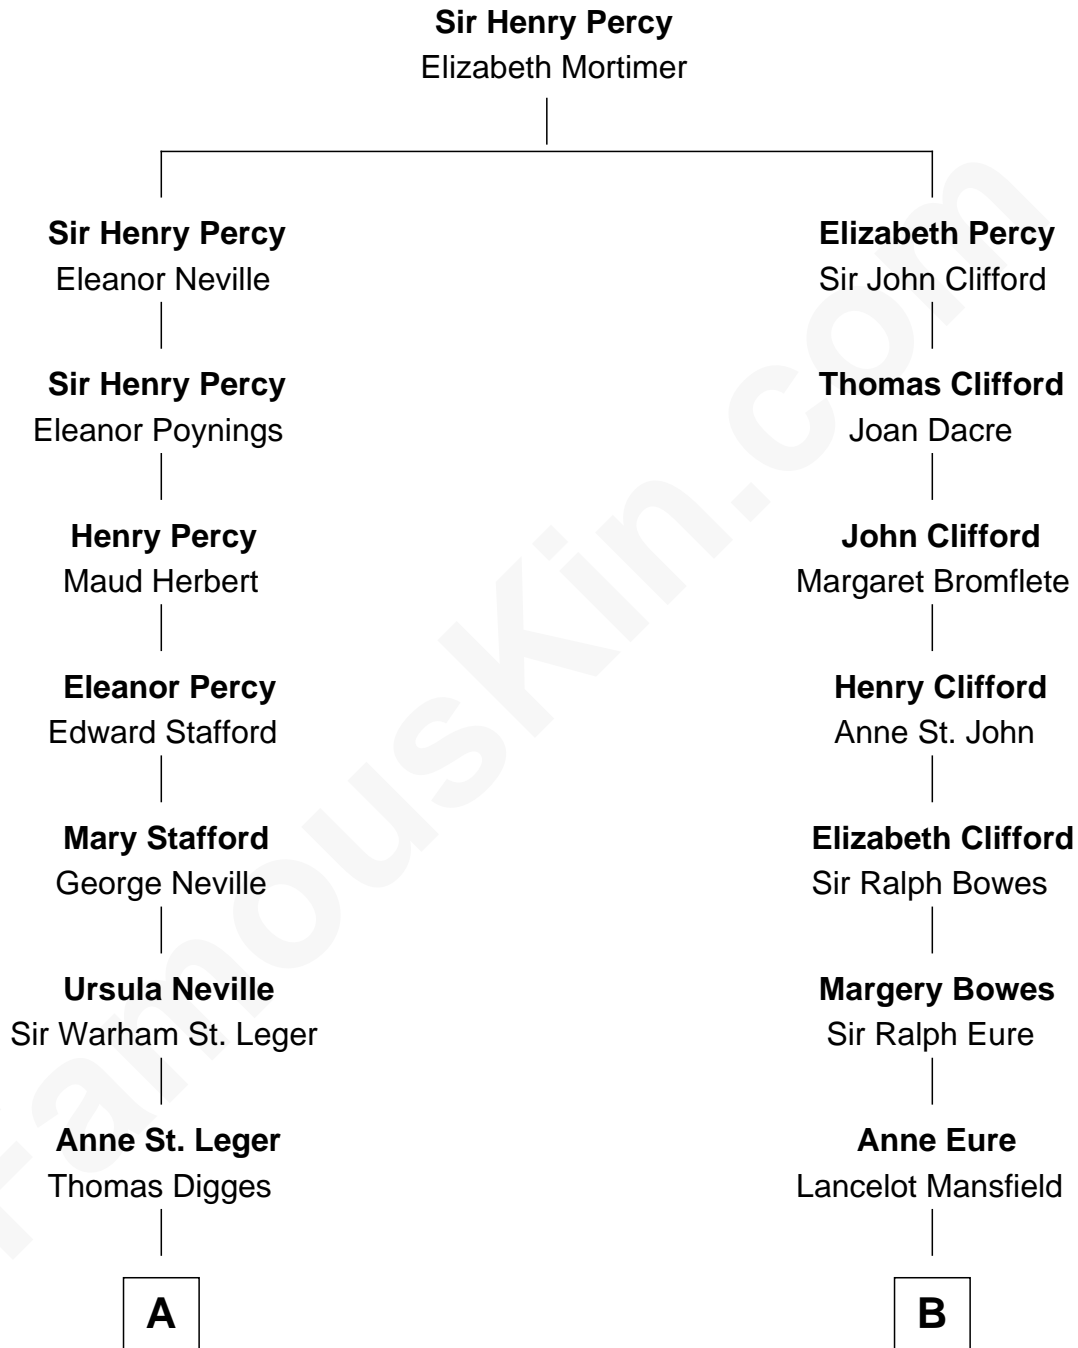

# FamousKin.com

## Relationship Chart of John Carroll

*Founder of Georgetown University*

12th cousin 4 times removed of

## William Howard Taft

*27th U.S. President*

**A**

**Sir Dudley Digges**

Mary Kempe

**Edward Digges**

Elizabeth Page

**William Digges**