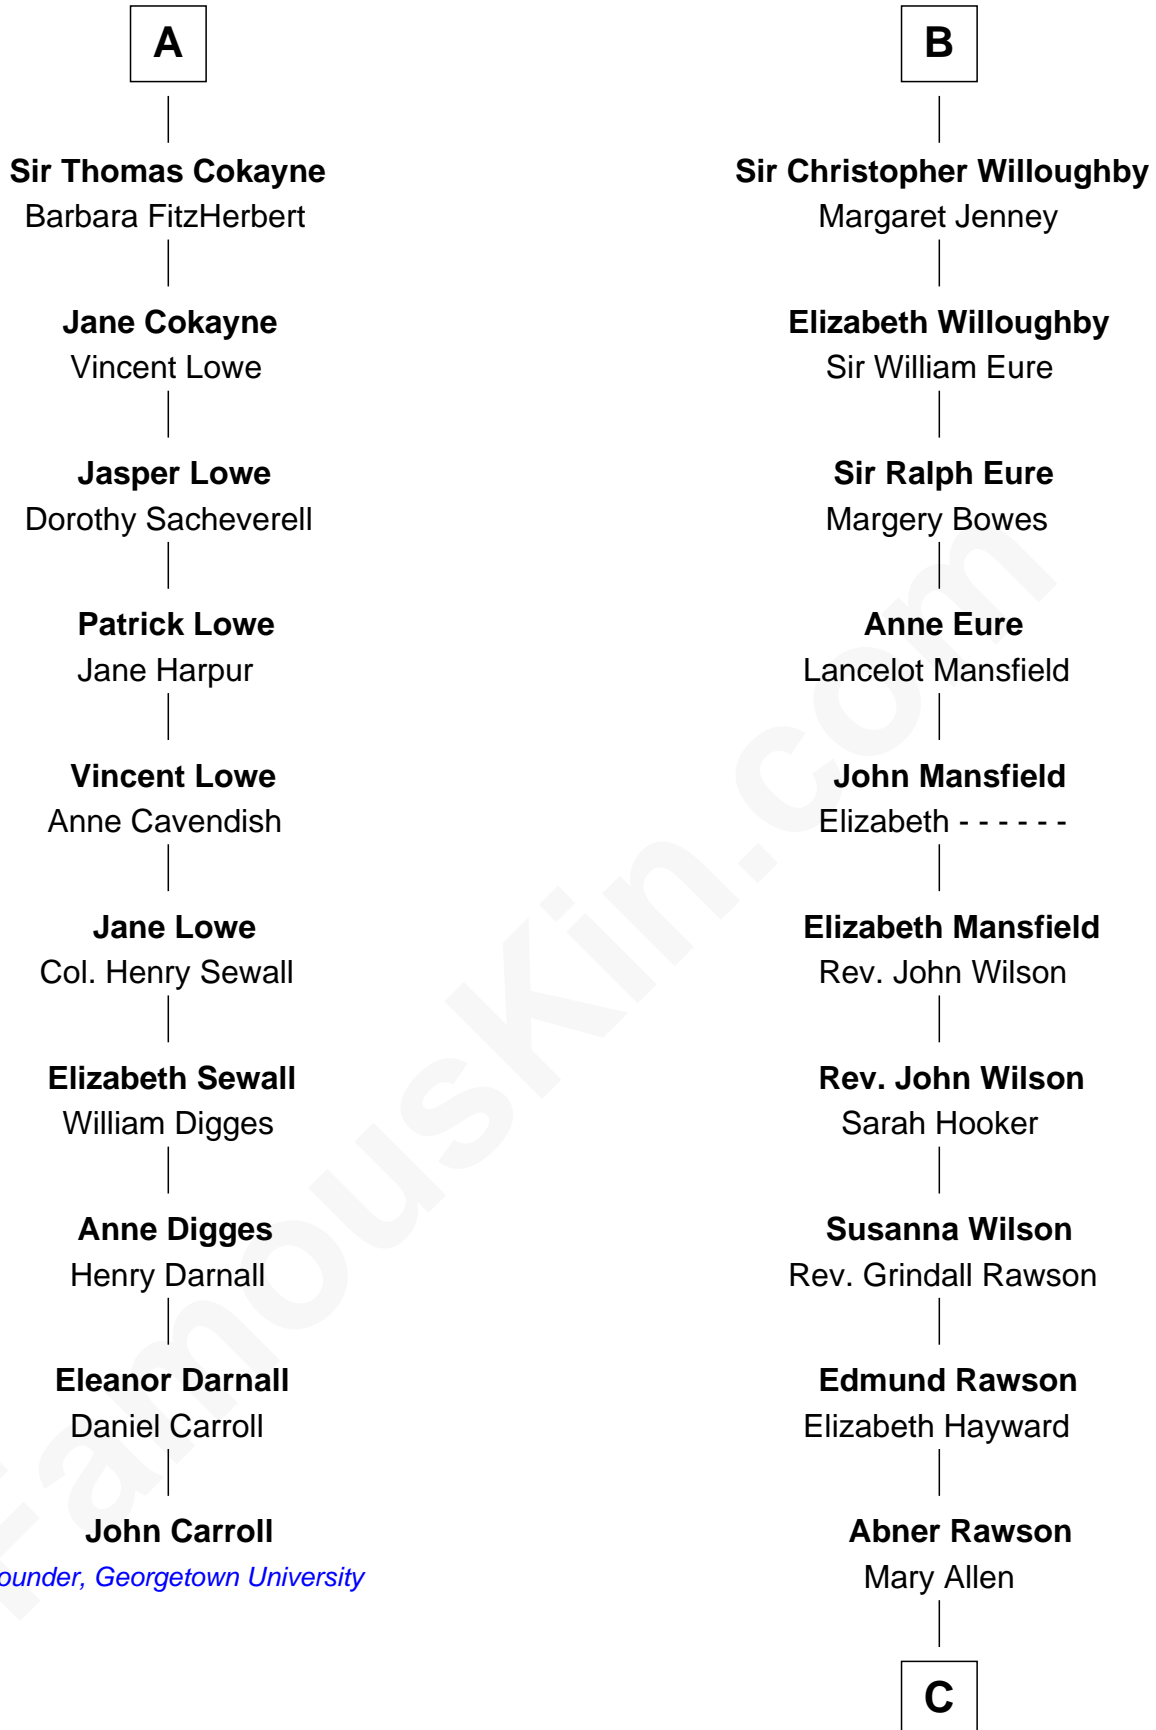

FamousKin.com

Relationship Chart of

John Carroll

Founder of Georgetown University

16th cousin 4 times removed of

William Howard Taft

27th U.S. President

Sir Robert de Ros

Isabel de Aubeney

C

Rhoda Rawson

Aaron Taft

Peter Rawson Taft

Sylvia Howard

Alphonso Taft

Louisa Maria Torrey

William Howard Taft

27th U.S. President

FamousKin.com