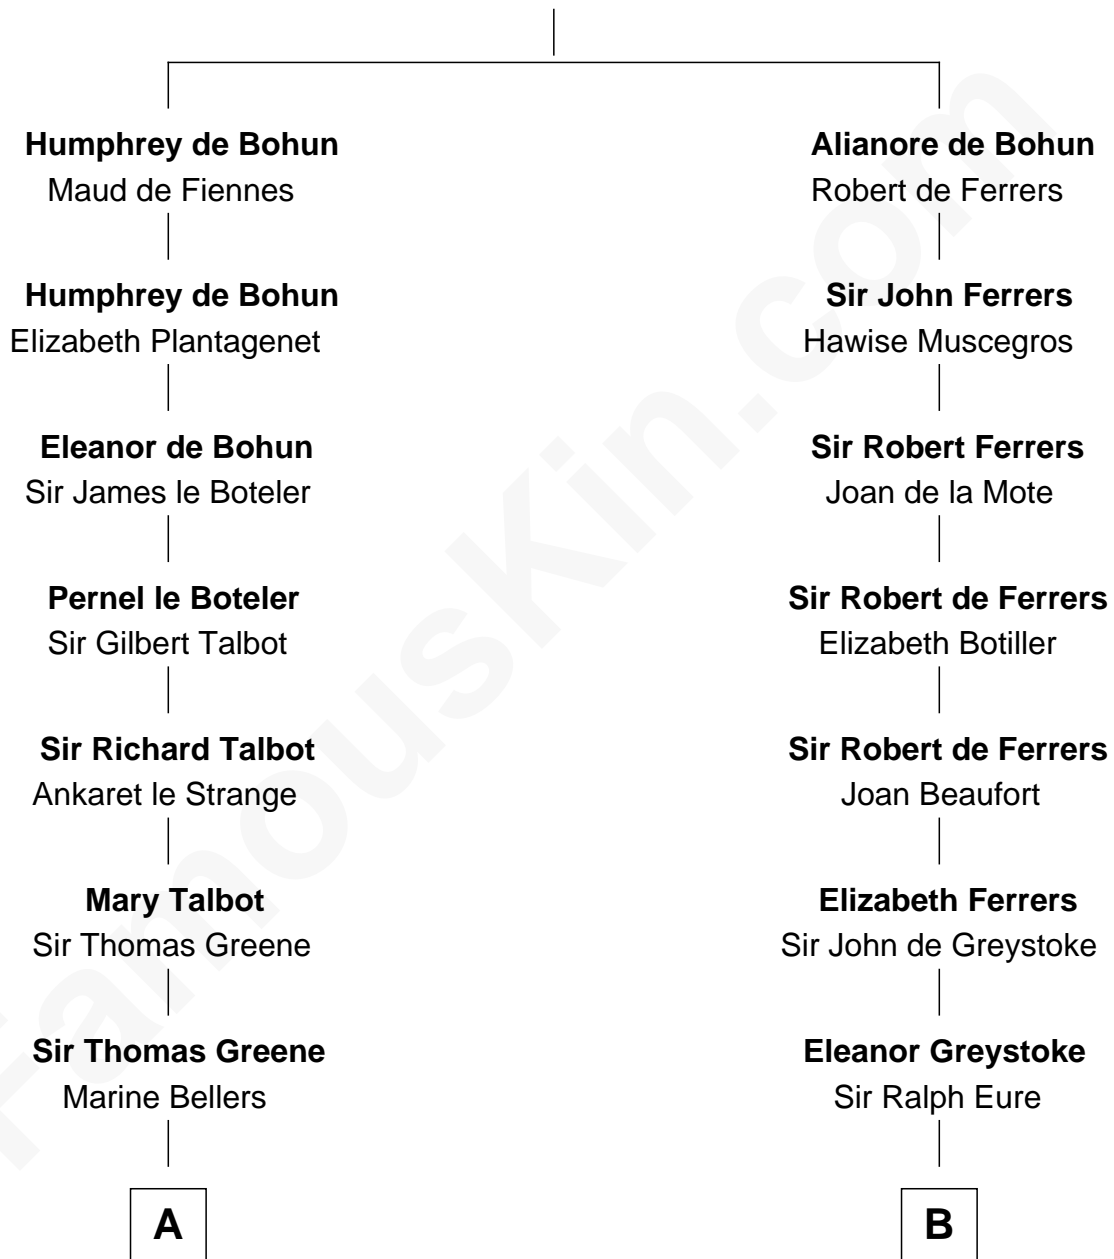

## Relationship Chart of

### John Carroll

Founder of Georgetown University

17th cousin 4 times removed of

**William Howard Taft**

27th U.S. President

**Sir Humphrey de Bohun**

Eleanor de Braiose

**C**

|  
**Abner Rawson**

Mary Allen

|  
**Rhoda Rawson**

Aaron Taft

|  
**Peter Rawson Taft**

Sylvia Howard

|  
**Alphonso Taft**

Louisa Maria Torrey

|  
**William Howard Taft**

*27th U.S. President*