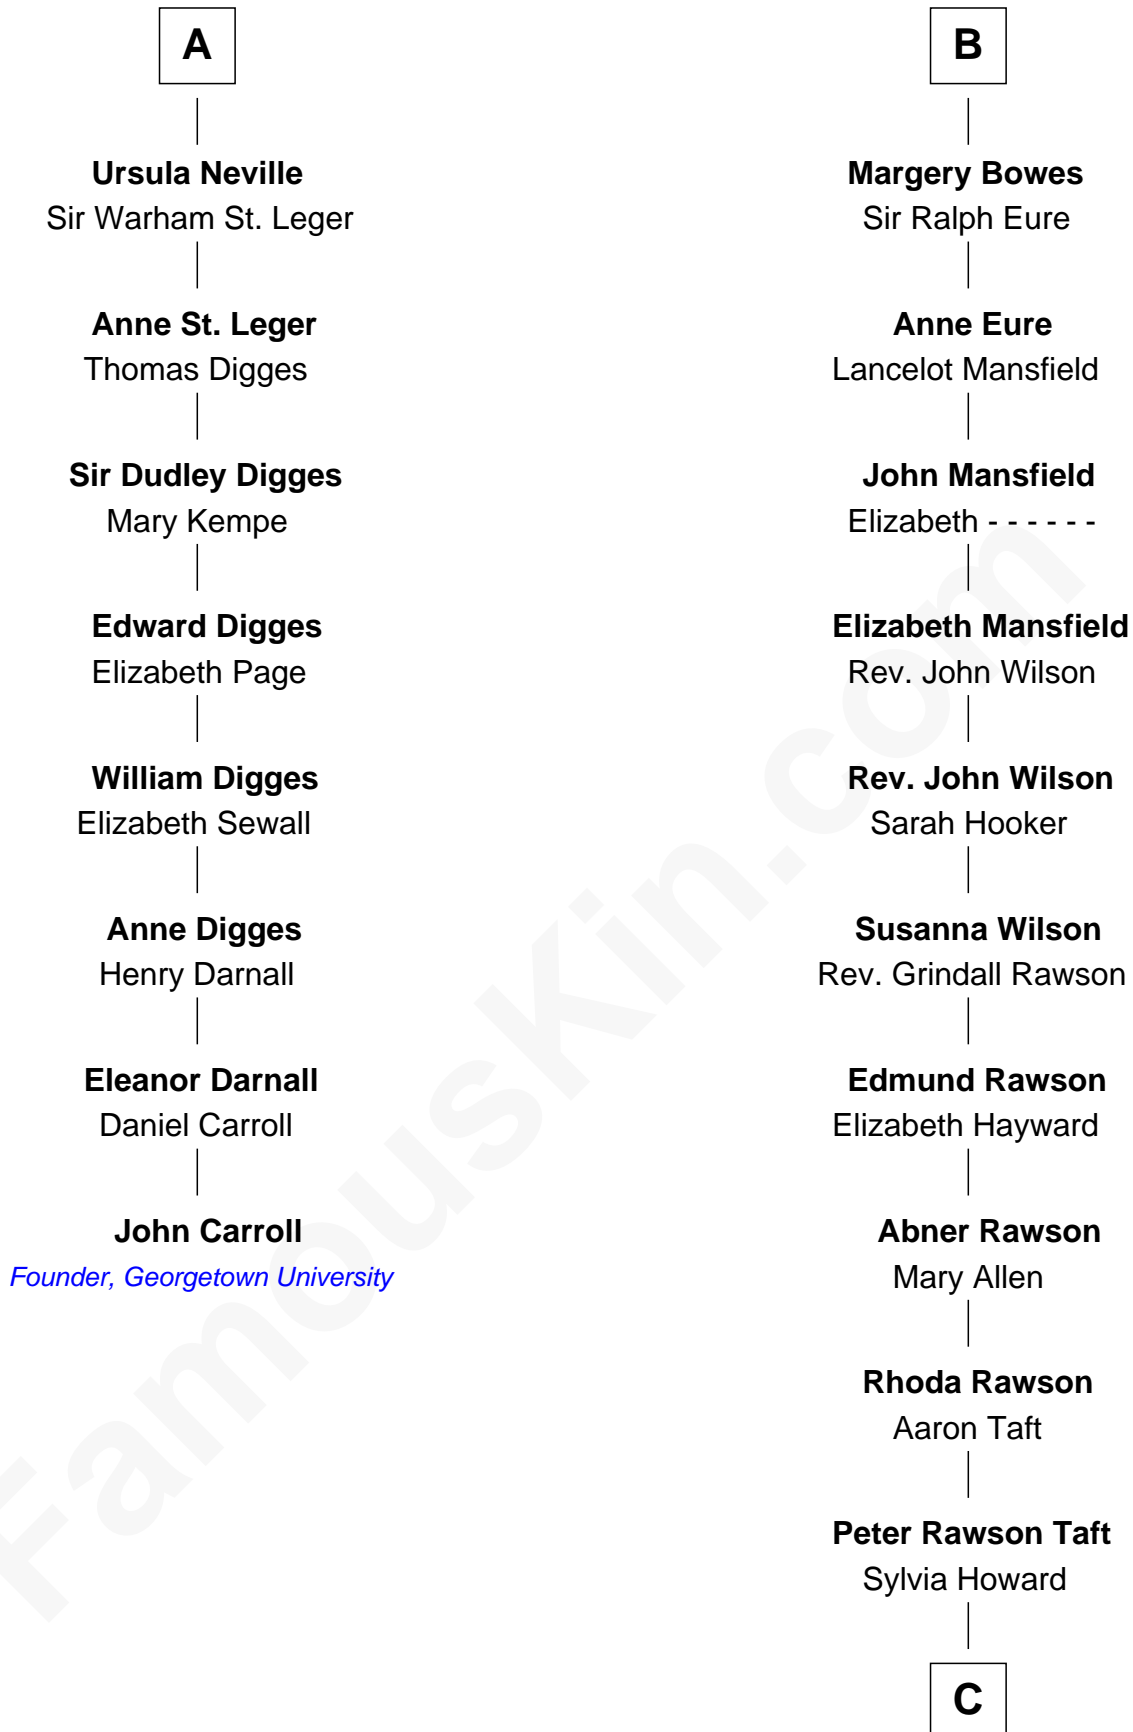

FamousKin.com

Relationship Chart of

John Carroll

Founder of Georgetown University

14th cousin 4 times removed of

William Howard Taft

27th U.S. President

Sir Maurice de Berkeley

Eve la Zouche

Thomas de Berkeley

Katherine de Clyvedon

Sir John Berkeley

Elizabeth Betteshorne

Eleanor Berkeley

Sir Richard Poynings

Eleanor Poynings

Sir William Bowes

Maud FitzHugh

Sir Ralph Bowes

Margery Conyers

Sir Ralph Bowes

Elizabeth Clifford

B

C

Alphonso Taft
Louisa Maria Torrey

William Howard Taft
27th U.S. President

FamousKin.com