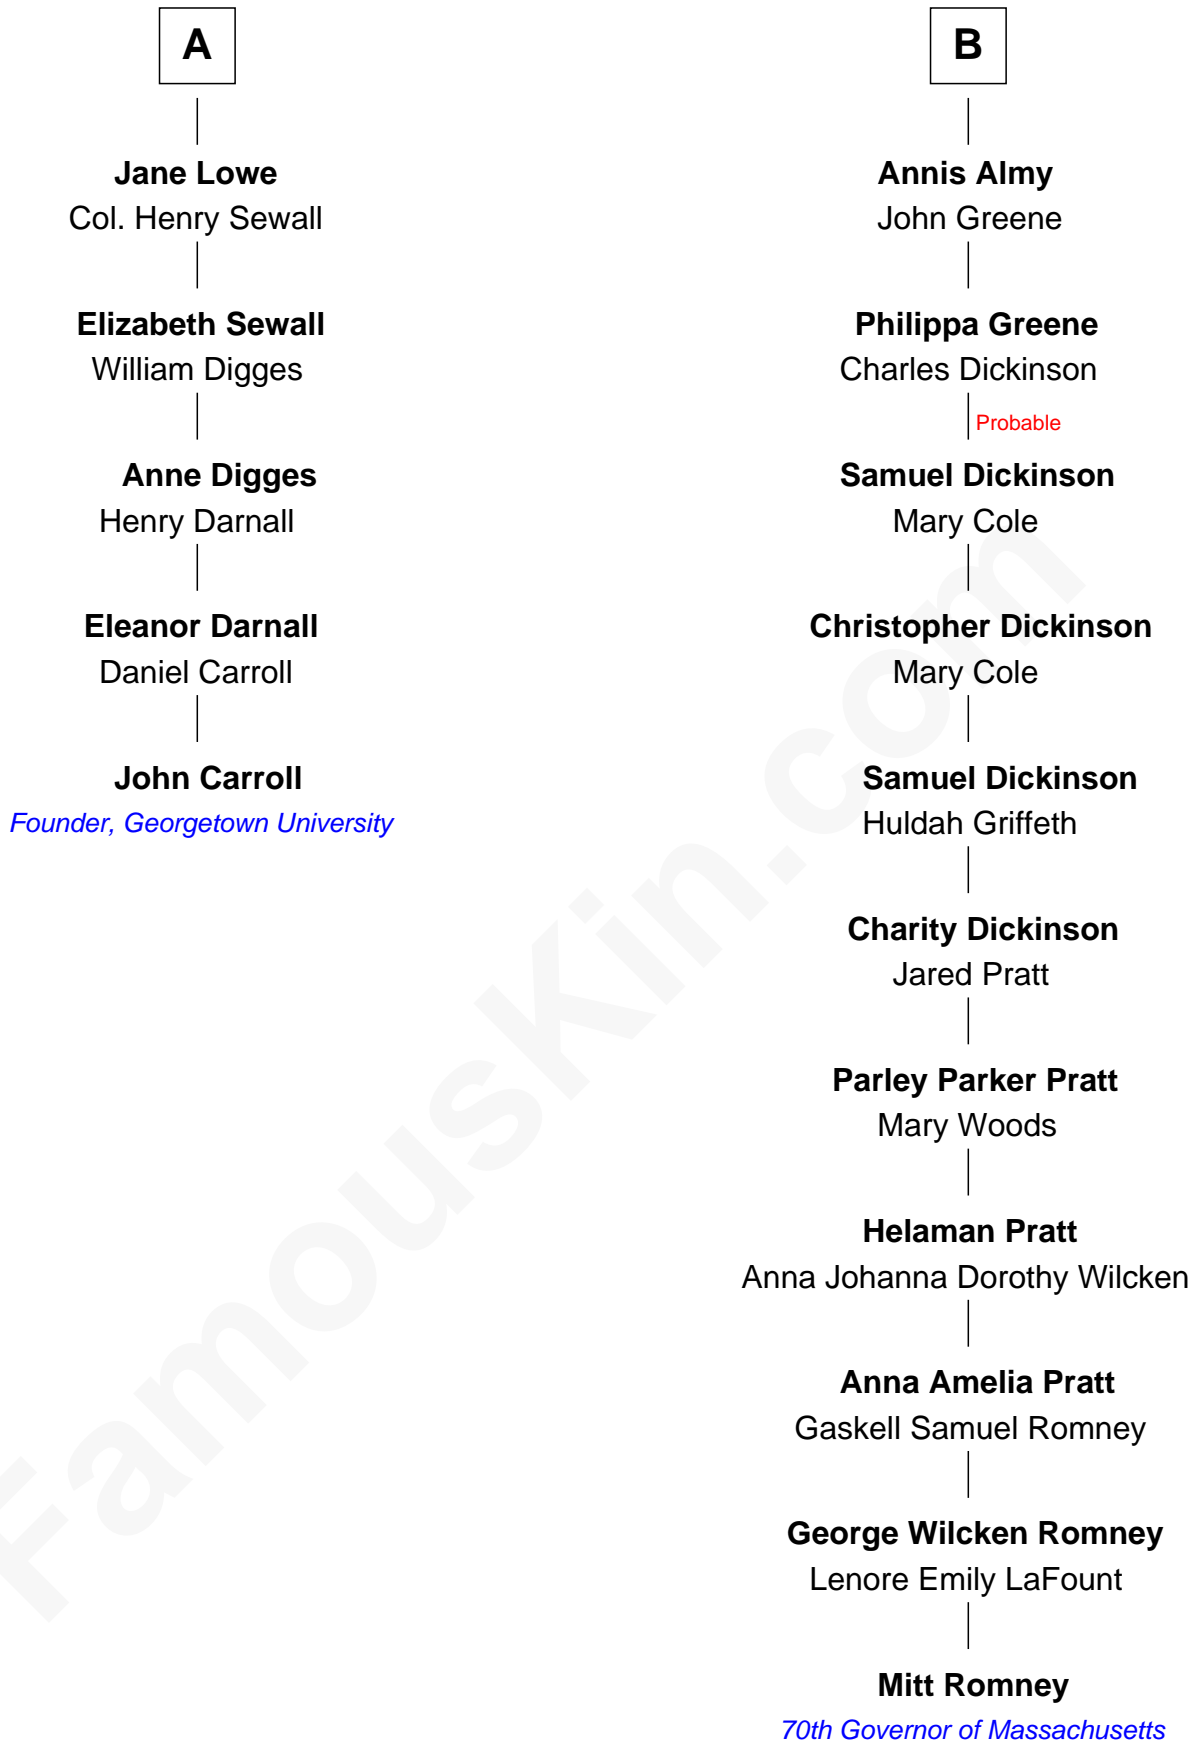

FamousKin.com Relationship Chart of

John Carroll

Founder of Georgetown University

11th cousin 6 times removed of

Mitt Romney

70th Governor of Massachusetts

Sir Thomas Aylesbury

Katherine Pabenham

Isabel Aylesbury
Sir Thomas Chaworth

Katherine Chaworth
William Leeke

Thomas Leeke
Margaret Foxe

Elizabeth Leeke
John Hardwick

Elizabeth Hardwick
Sir William Cavendish

Henry Cavendish

Anne Cavendish
Vincent Lowe

A

Eleanor Aylesbury
Sir Humphrey Stafford

Humphrey Stafford
Katherine Fray

Sir Humphrey Stafford
Margaret Fogge

Sir Humphrey Stafford
Margaret Tame

Ellen Stafford
Thomas Barlow

Stafford Barlow

Audrey Barlow
William Almy

B

Mitt Romney photo by [Gage Skidmore](#) (CC BY-SA 3.0)