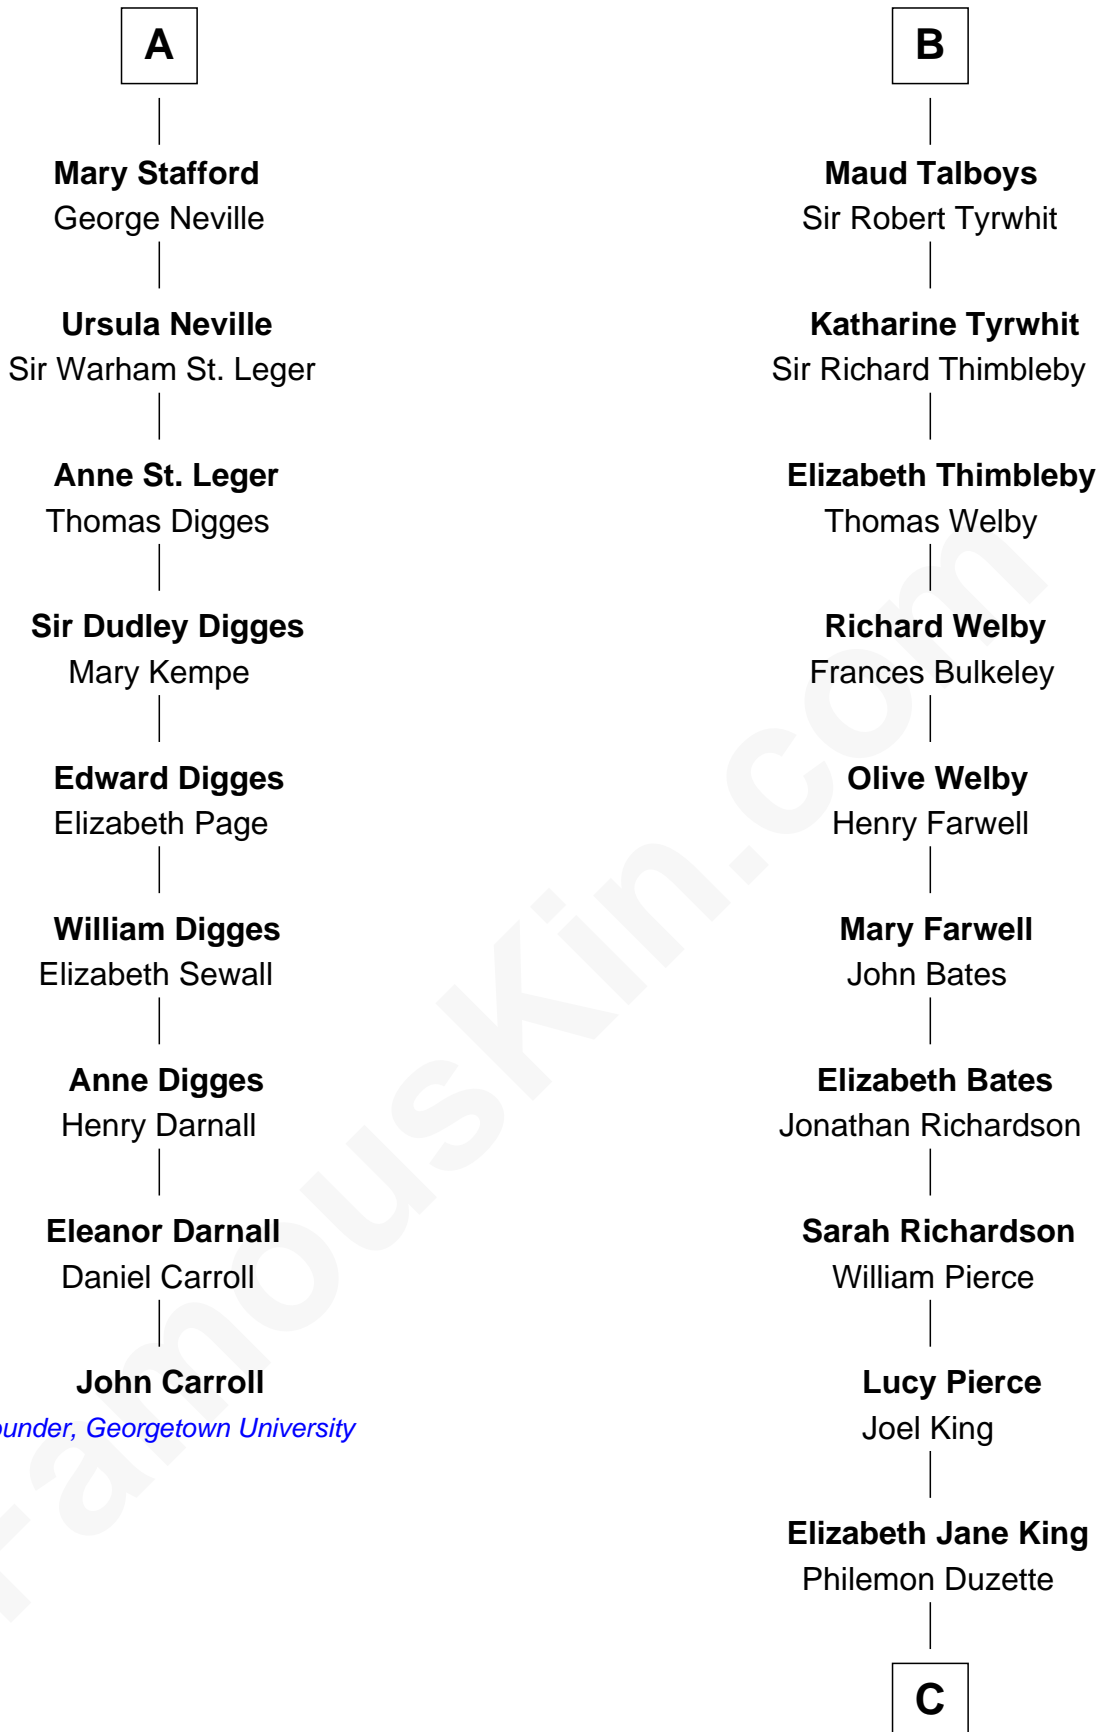

# FamousKin.com Relationship Chart of

**John Carroll**

*Founder of Georgetown University*

15th cousin 6 times removed of

**Mitt Romney**

*70th Governor of Massachusetts*

**Henry Plantagenet**  
Maud de Chaworth

**Mary Plantagenet**  
Henry de Percy

**Sir Henry Percy**  
Margaret de Neville

**Sir Henry Percy**  
Elizabeth Mortimer

**Sir Henry Percy**  
Eleanor Neville

**Sir Henry Percy**  
Eleanor Poynings

**Henry Percy**  
Maud Herbert

**Eleanor Percy**  
Edward Stafford

**A**

**Joan of Lancaster**  
John de Mowbray

**John de Mowbray**  
Elizabeth de Segrave

**Joan de Mowbray**  
Sir Thomas Grey

**Maud Grey**  
Sir Robert Ogle

**Anne Ogle**  
Sir William Heron

**Elizabeth Heron**  
Sir John Heron

**Elizabeth Heron**  
Sir Robert Talboys

**B**

**C**

Clarissa Minerva Duzette

Lewis Robison

Charles Edward Robison

Rosetta Mary Berry