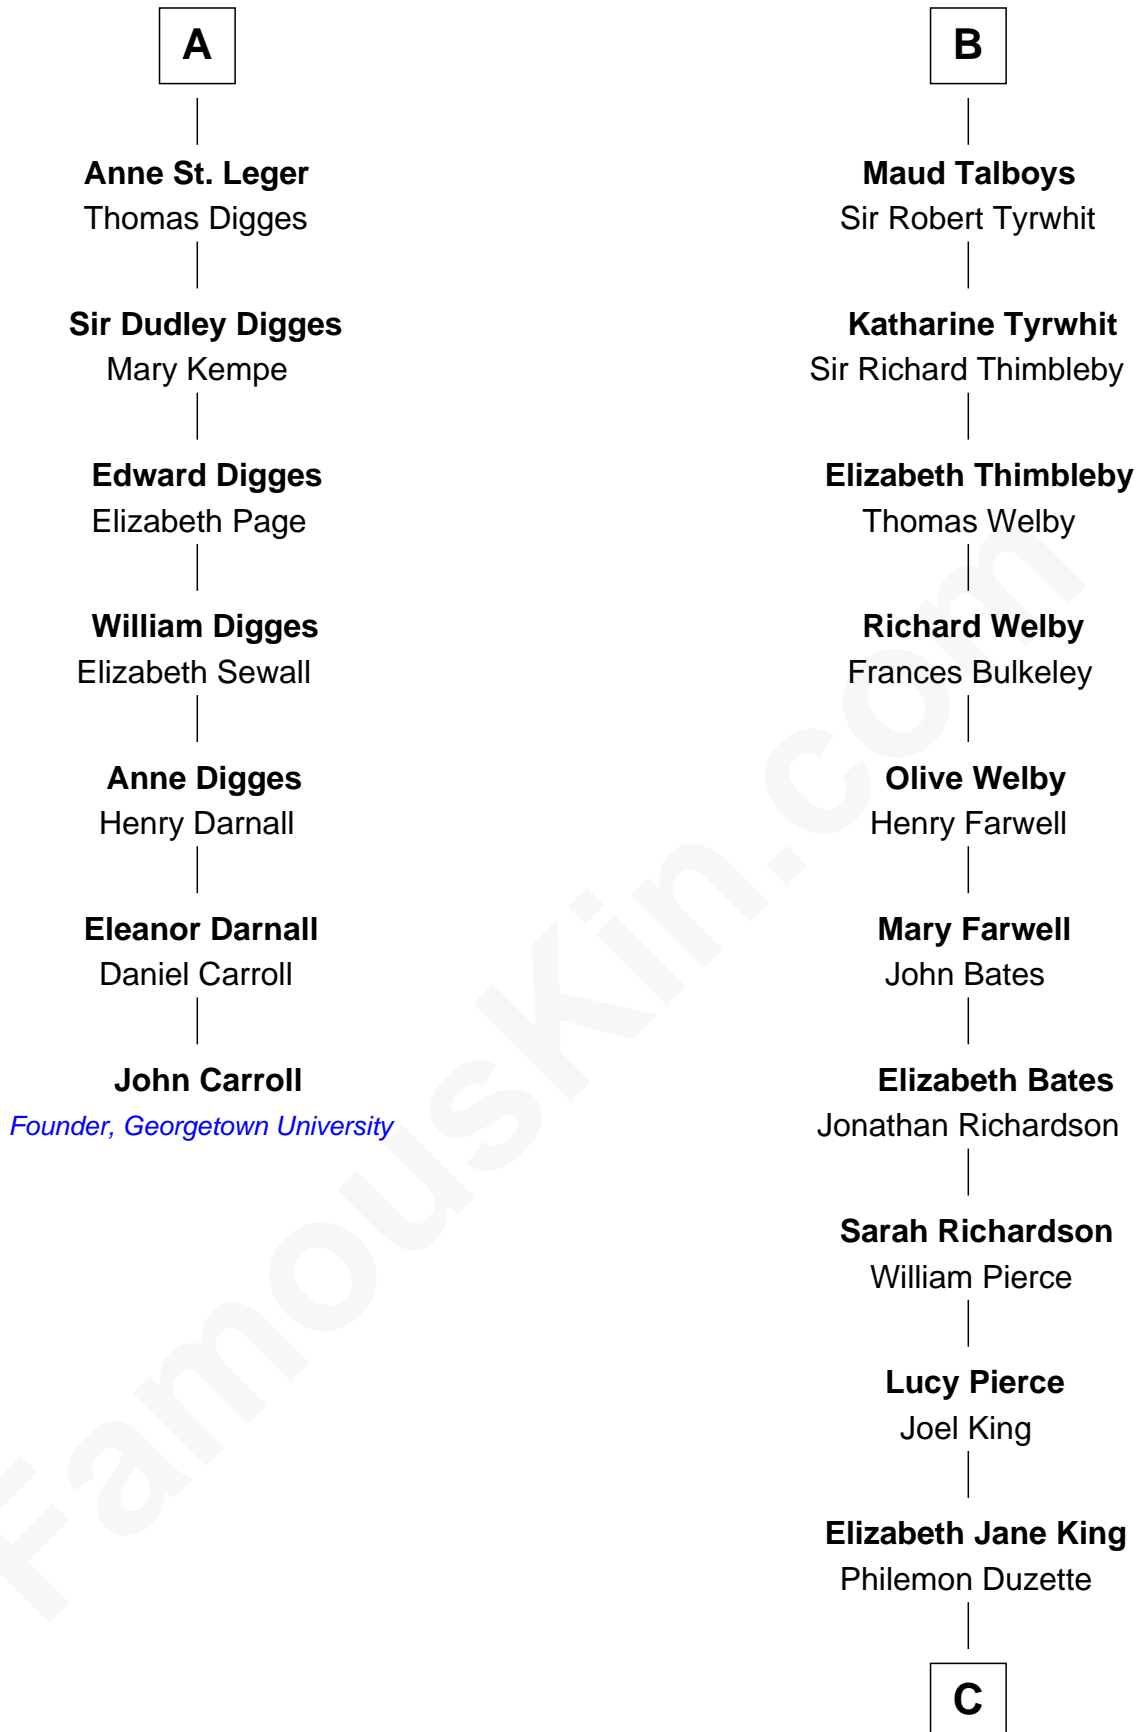

FamousKin.com Relationship Chart of

John Carroll

Founder of Georgetown University

13th cousin 8 times removed of

Mitt Romney

70th Governor of Massachusetts

Sir Hugh I de Audley

Iseult de Mortimer

C

Clarissa Minerva Duzette

Lewis Robison

Charles Edward Robison

Rosetta Mary Berry

Alma Luella Robison

Harold Arundel LaFount

Lenore Emily LaFount

George Wilcken Romney

Mitt Romney

70th Governor of Massachusetts

FamousKin.com