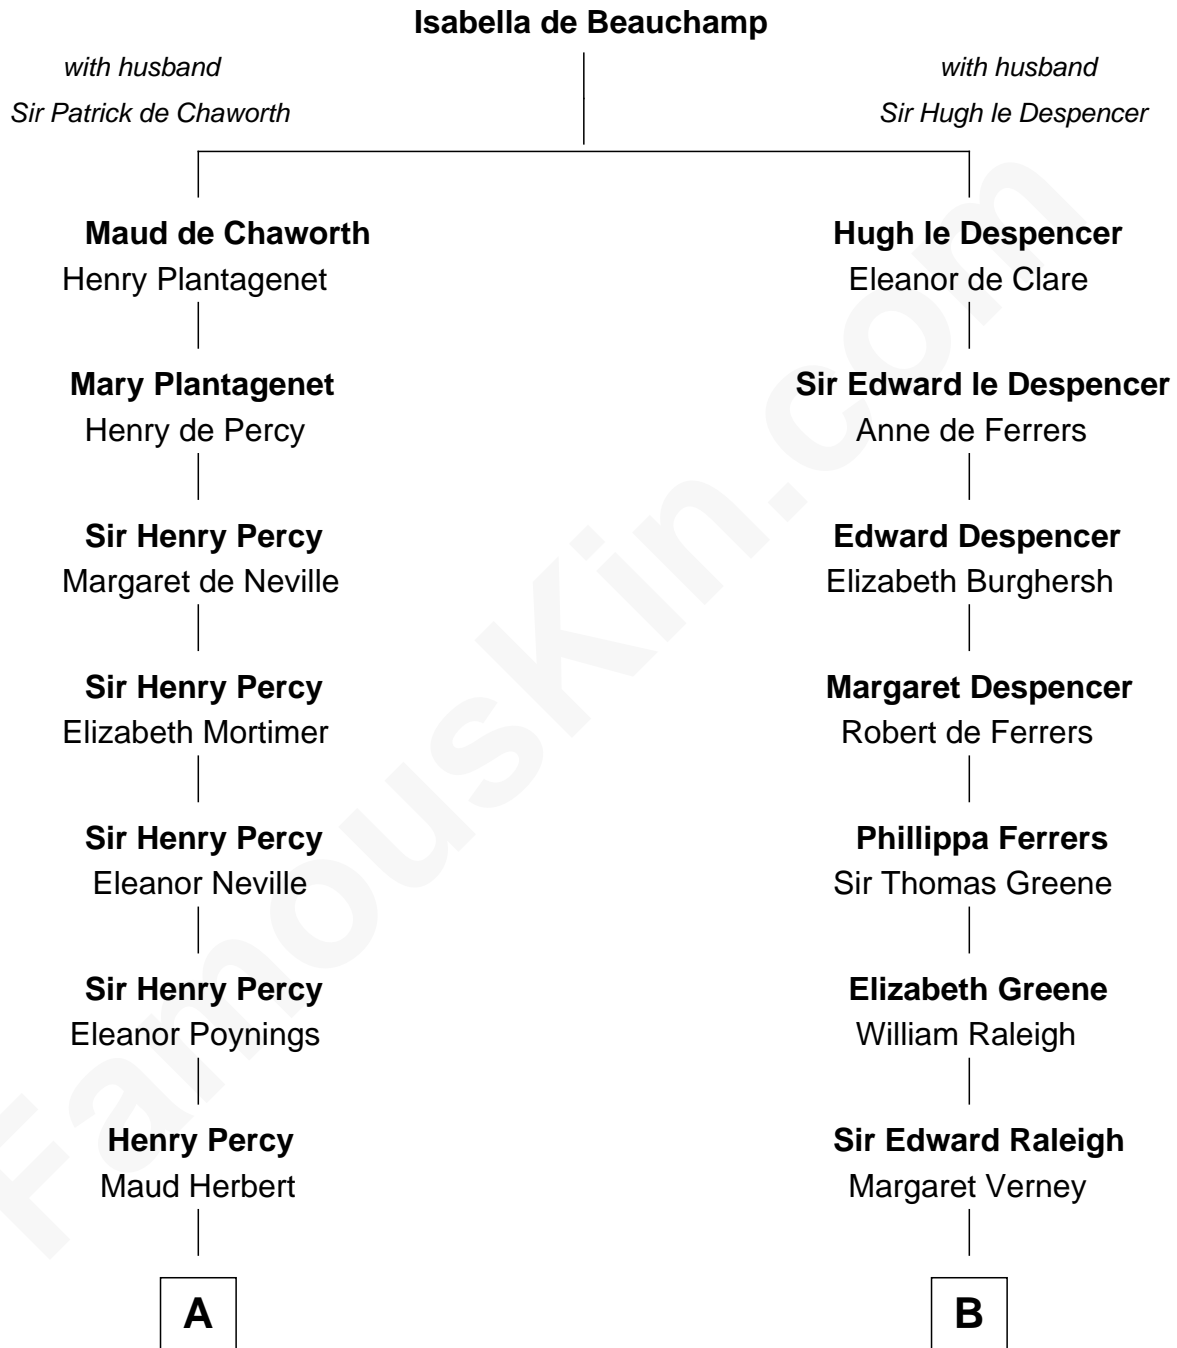

FamousKin.com

Relationship Chart of

John Carroll

Founder of Georgetown University

16th cousin 5 times removed of

George Romney

43rd Governor of Michigan

C

Charity Dickinson

Jared Pratt

Parley Parker Pratt

Mary Woods

Helaman Pratt

Anna Johanna Dorothy Wilcken

Anna Amelia Pratt

Gaskell Samuel Romney

George Romney

43rd Governor of Michigan

FamousKin.com