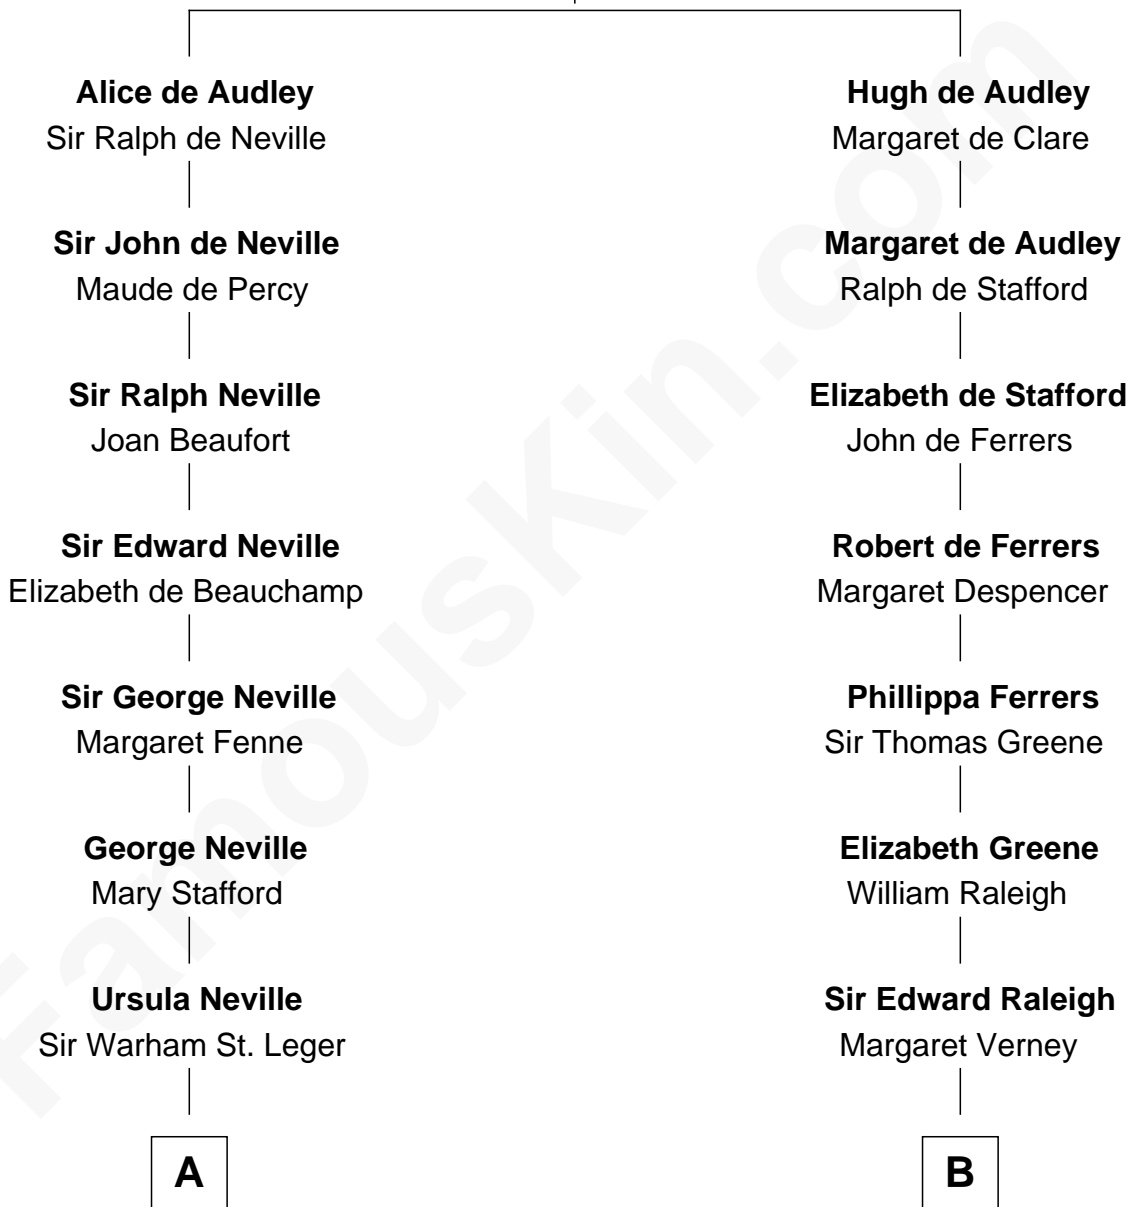

Sir Hugh I de Audley

Iseult de Mortimer