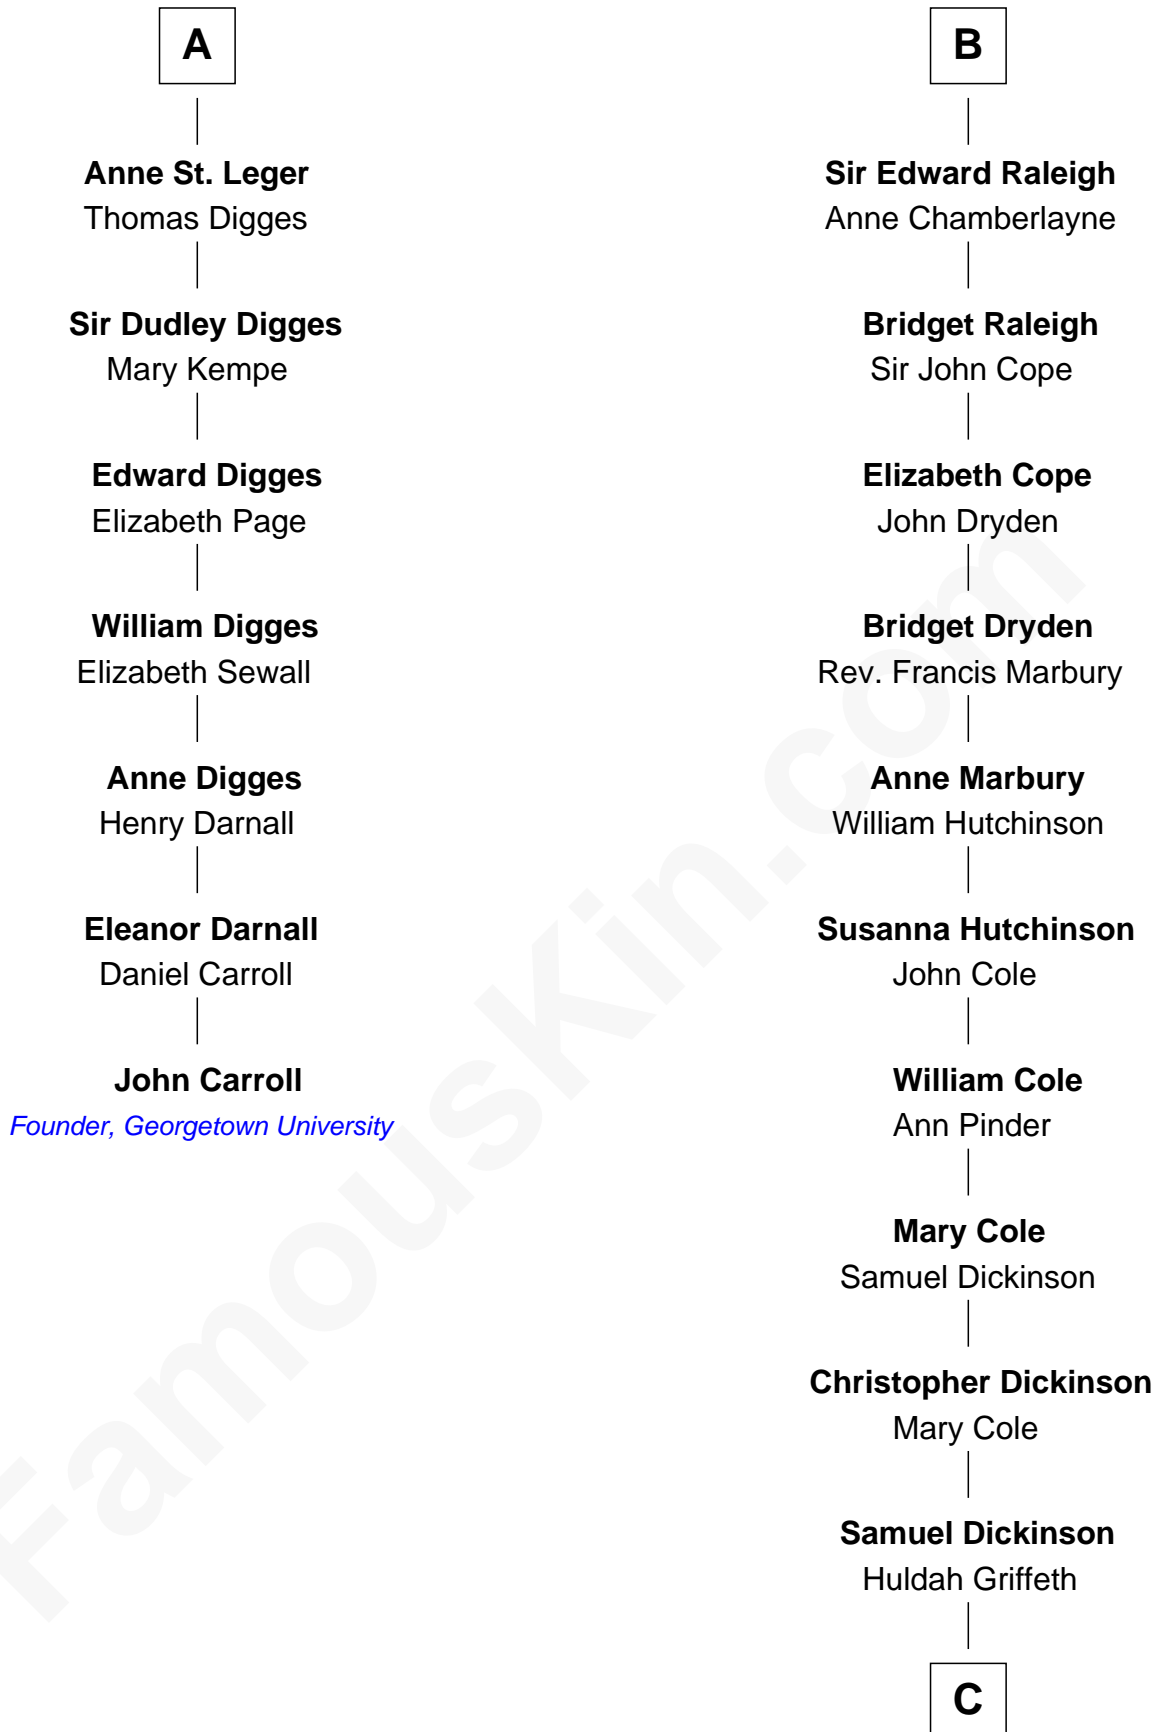

FamousKin.com

Relationship Chart of

John Carroll

Founder of Georgetown University

13th cousin 8 times removed of

George Romney

43rd Governor of Michigan

Sir Hugh I de Audley

Iseult de Mortimer

C

Charity Dickinson

Jared Pratt

Parley Parker Pratt

Mary Woods

Helaman Pratt

Anna Johanna Dorothy Wilcken

Anna Amelia Pratt

Gaskell Samuel Romney

George Romney

43rd Governor of Michigan