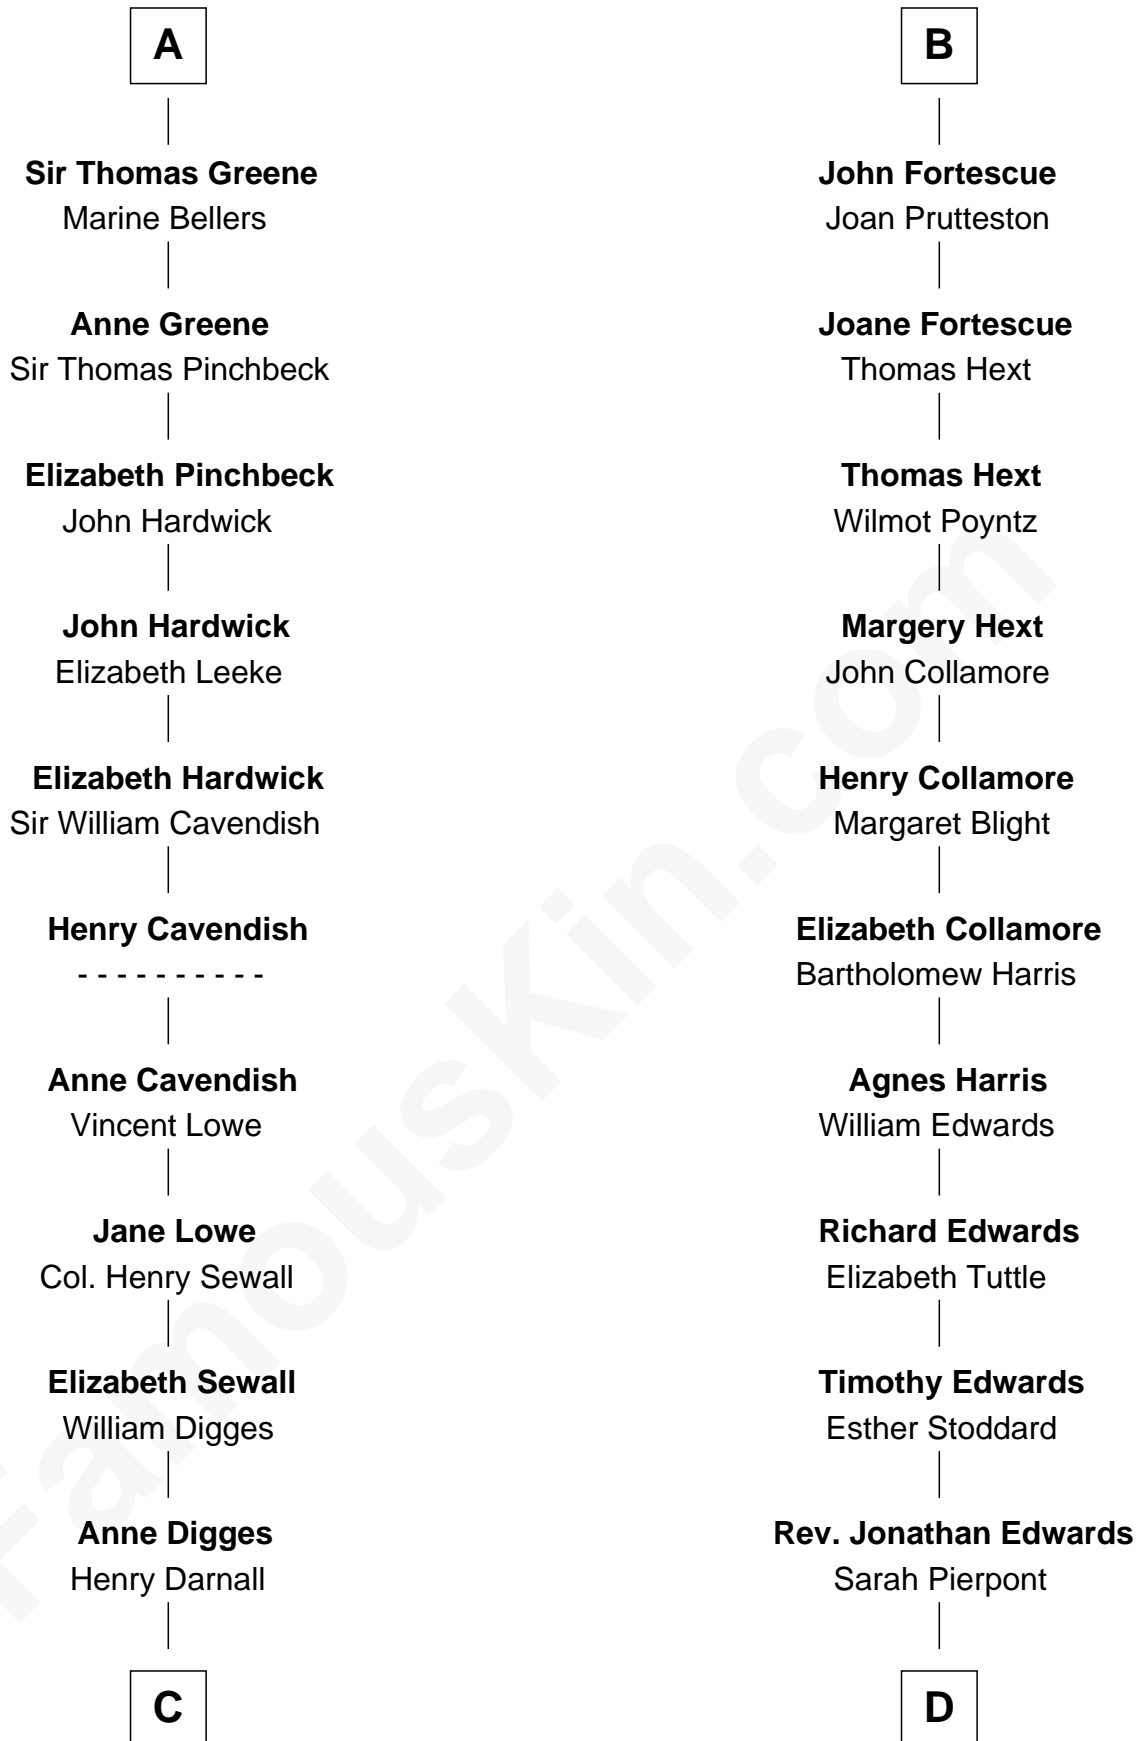

# FamousKin.com Relationship Chart of

**John Carroll**

*Founder of Georgetown University*

18th cousin of

**Aaron Burr**

*Killed Alexander Hamilton*

**Sir Geoffrey FitzPiers**

Aveline de Clare

**C**

**Eleanor Darnall**

Daniel Carroll

**John Carroll**

*Founder, Georgetown University*

**D**

**Esther Edwards**

Aaron Burr

**Aaron Burr**

*Killed Alexander Hamilton*

FamousKin.com