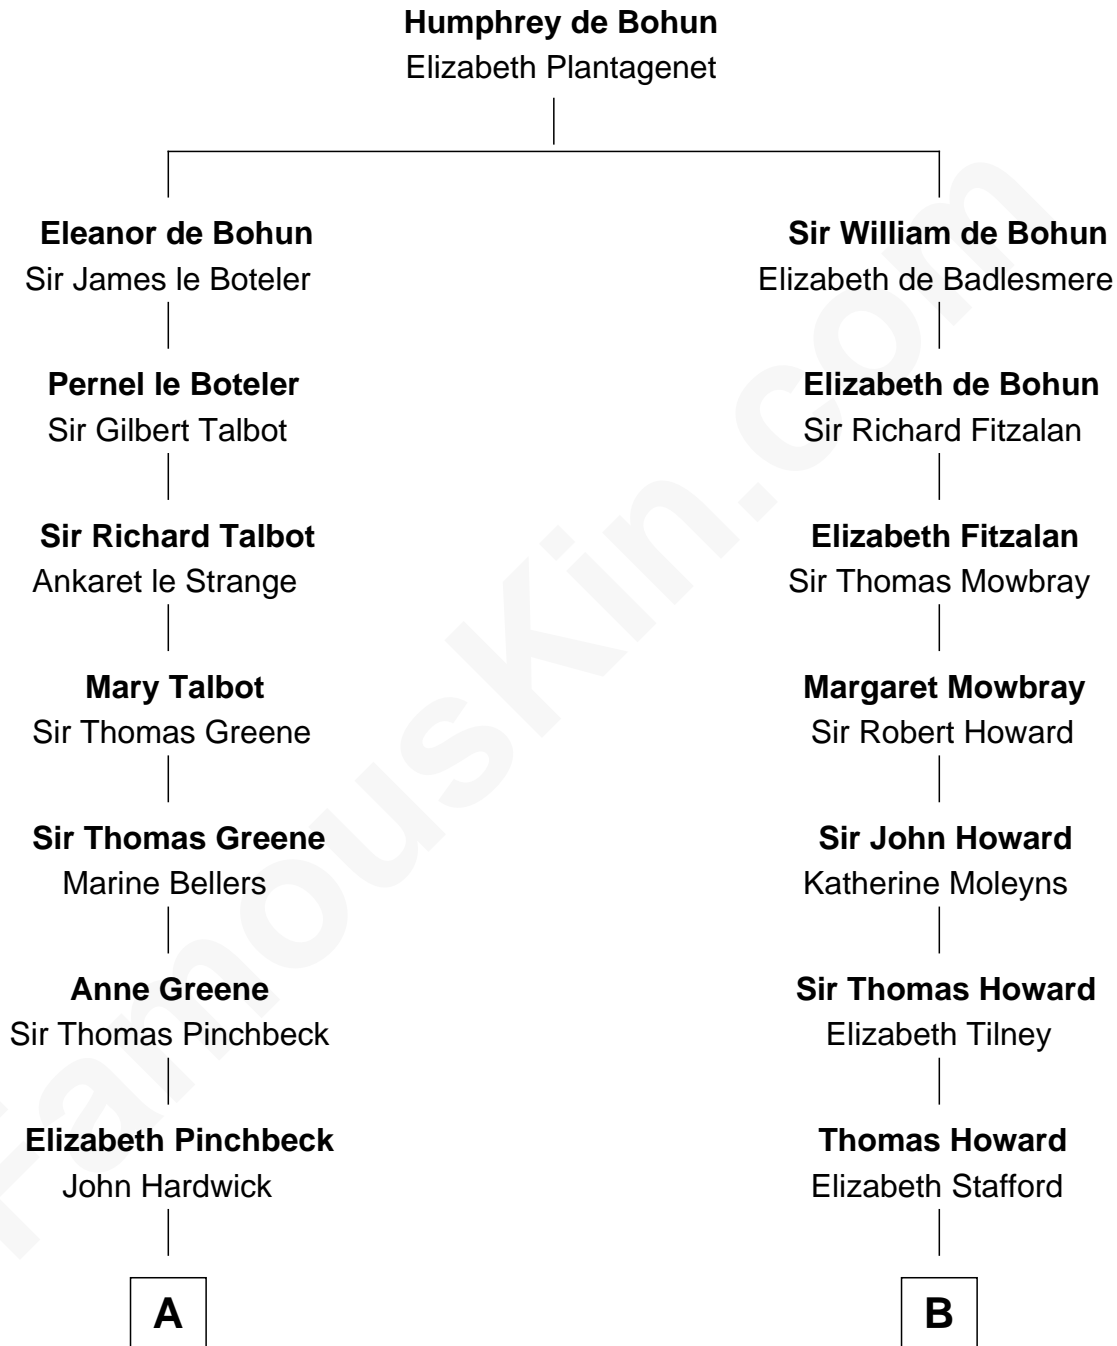

FamousKin.com

Relationship Chart of

John Carroll

Founder of Georgetown University

15th cousin 2 times removed of

Francis Scott Key

Author of "The Star Spangled Banner"

A