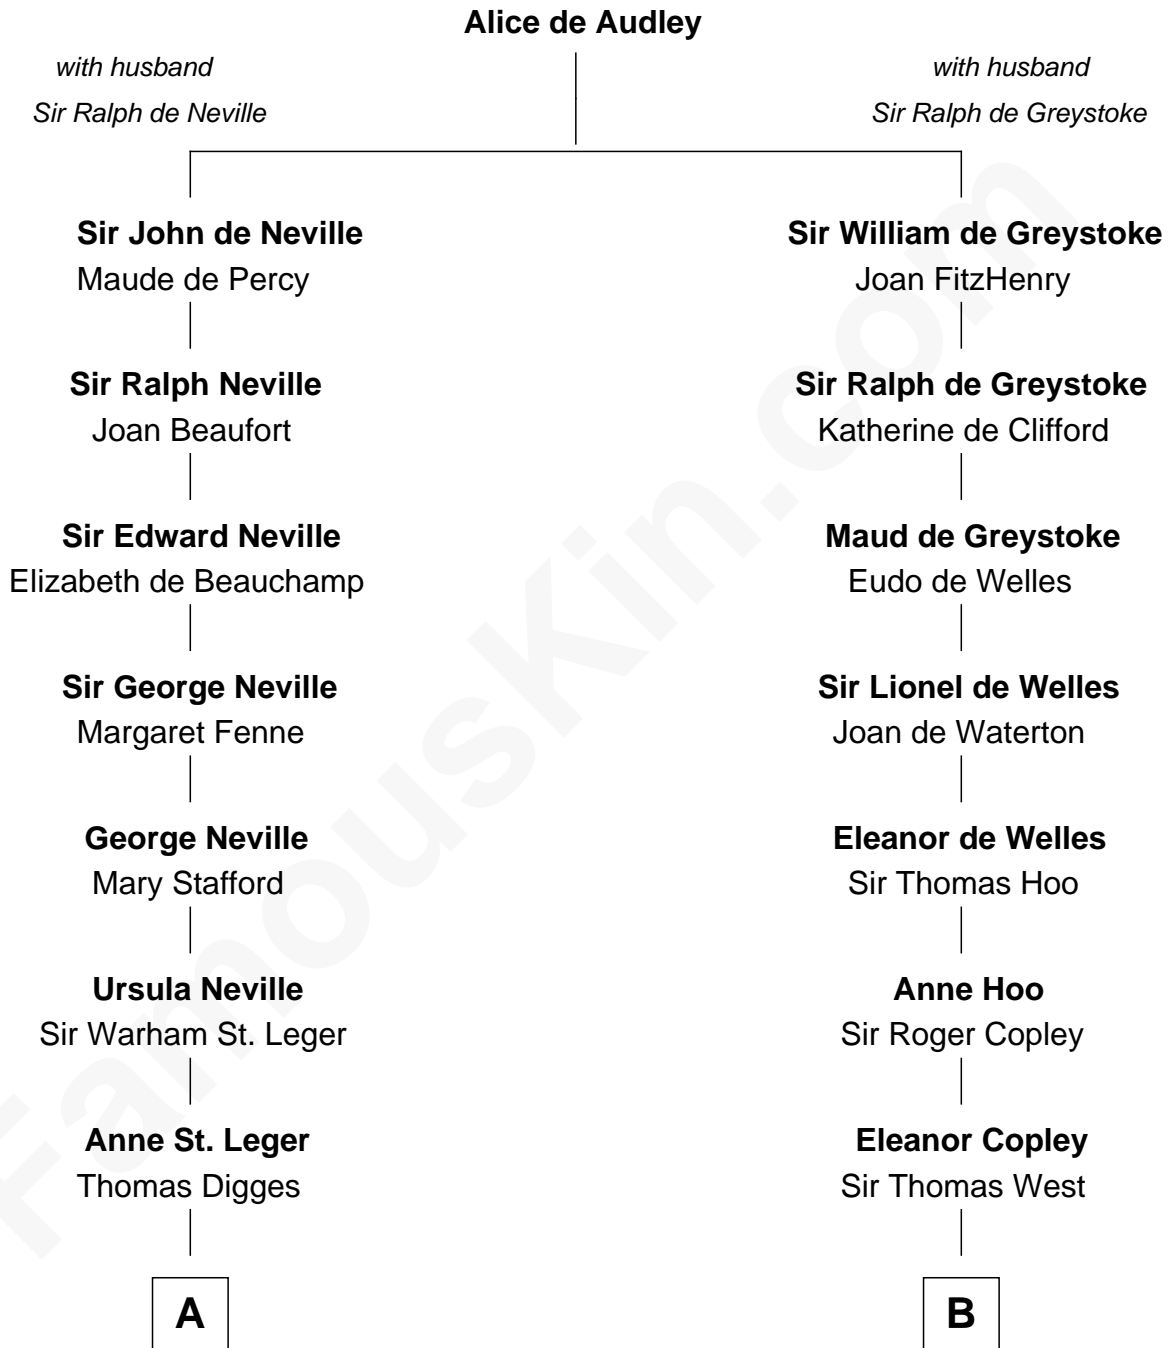

## Relationship Chart of

### John Carroll

Founder of Georgetown University

12th cousin 7 times removed of

### John D. Rockefeller

Founder of the Standard Oil Company

**C**

—  
**Lucy Avery**

Godfrey Lewis Rockefeller

—  
**William Avery Rockefeller**

Eliza Davison

—  
**John D. Rockefeller**