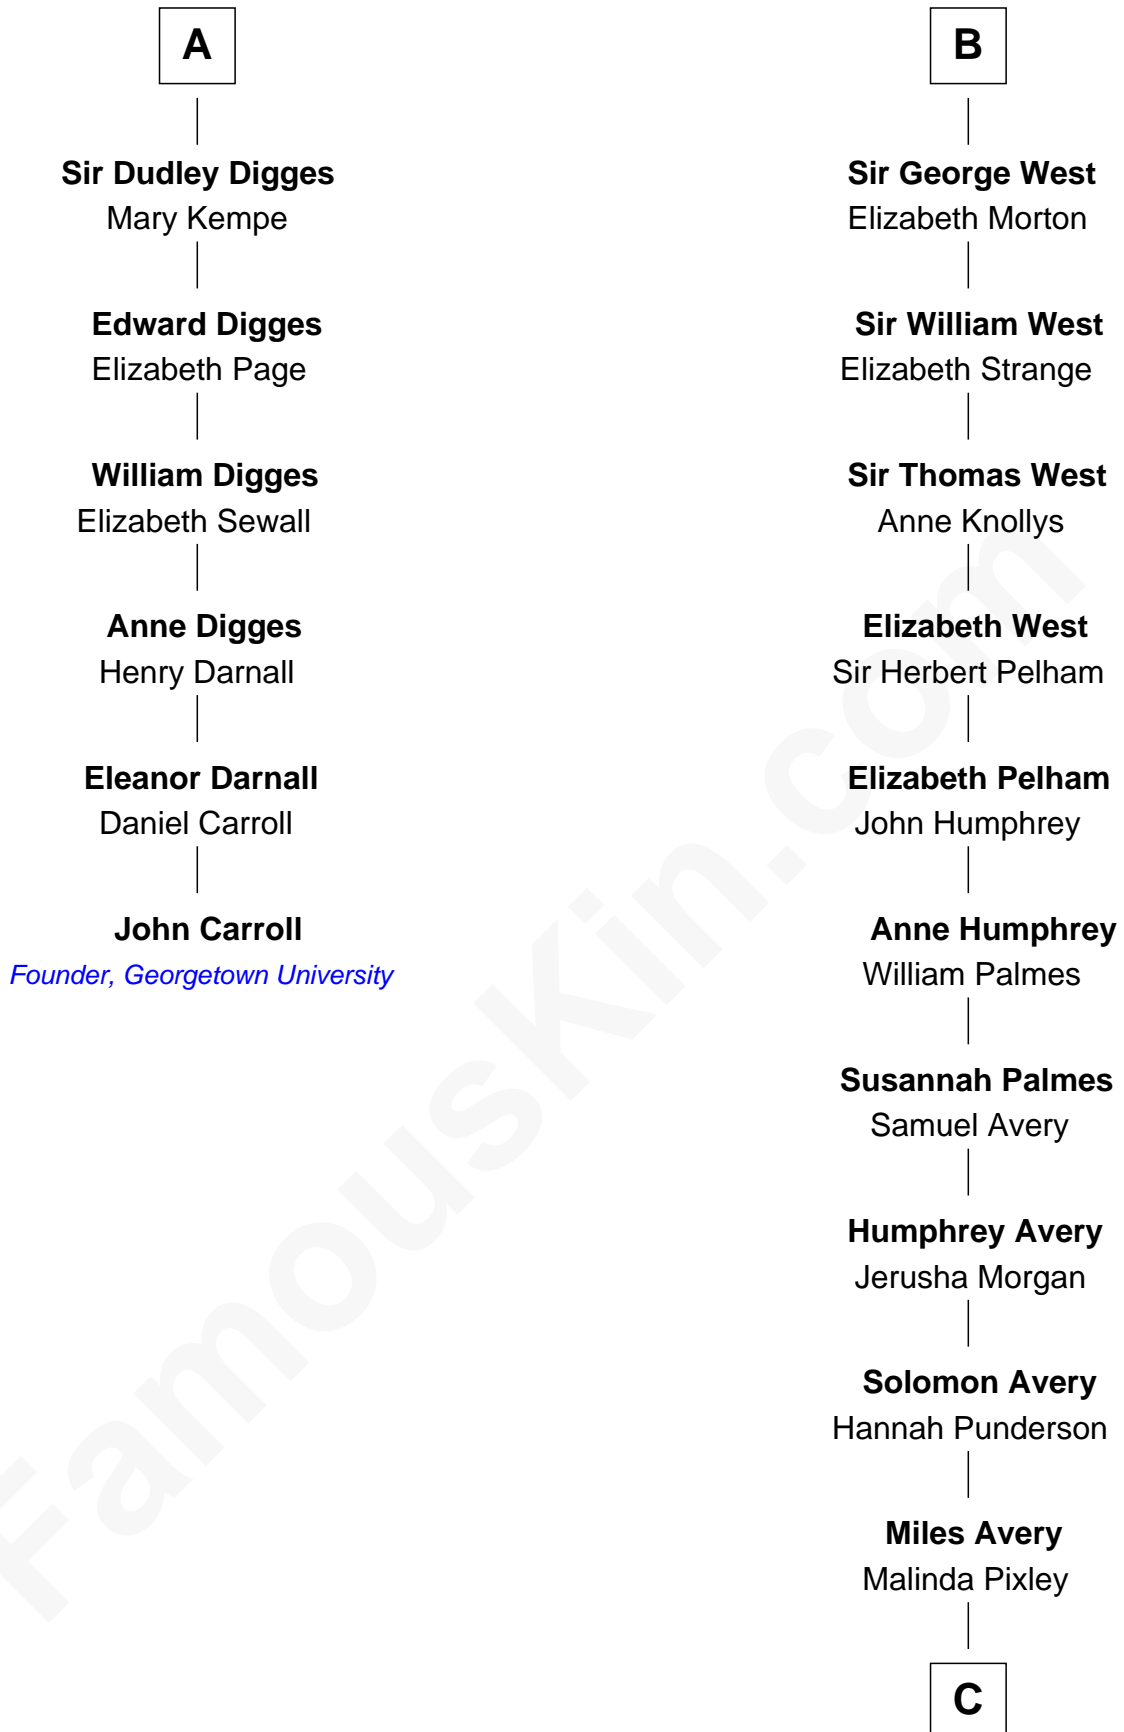

## Relationship Chart of

### John Carroll

Founder of Georgetown University

12th cousin 7 times removed of

### John D. Rockefeller

Founder of the Standard Oil Company

**C**

—  
**Lucy Avery**

Godfrey Lewis Rockefeller

—  
**William Avery Rockefeller**

Eliza Davison

—  
**John D. Rockefeller**