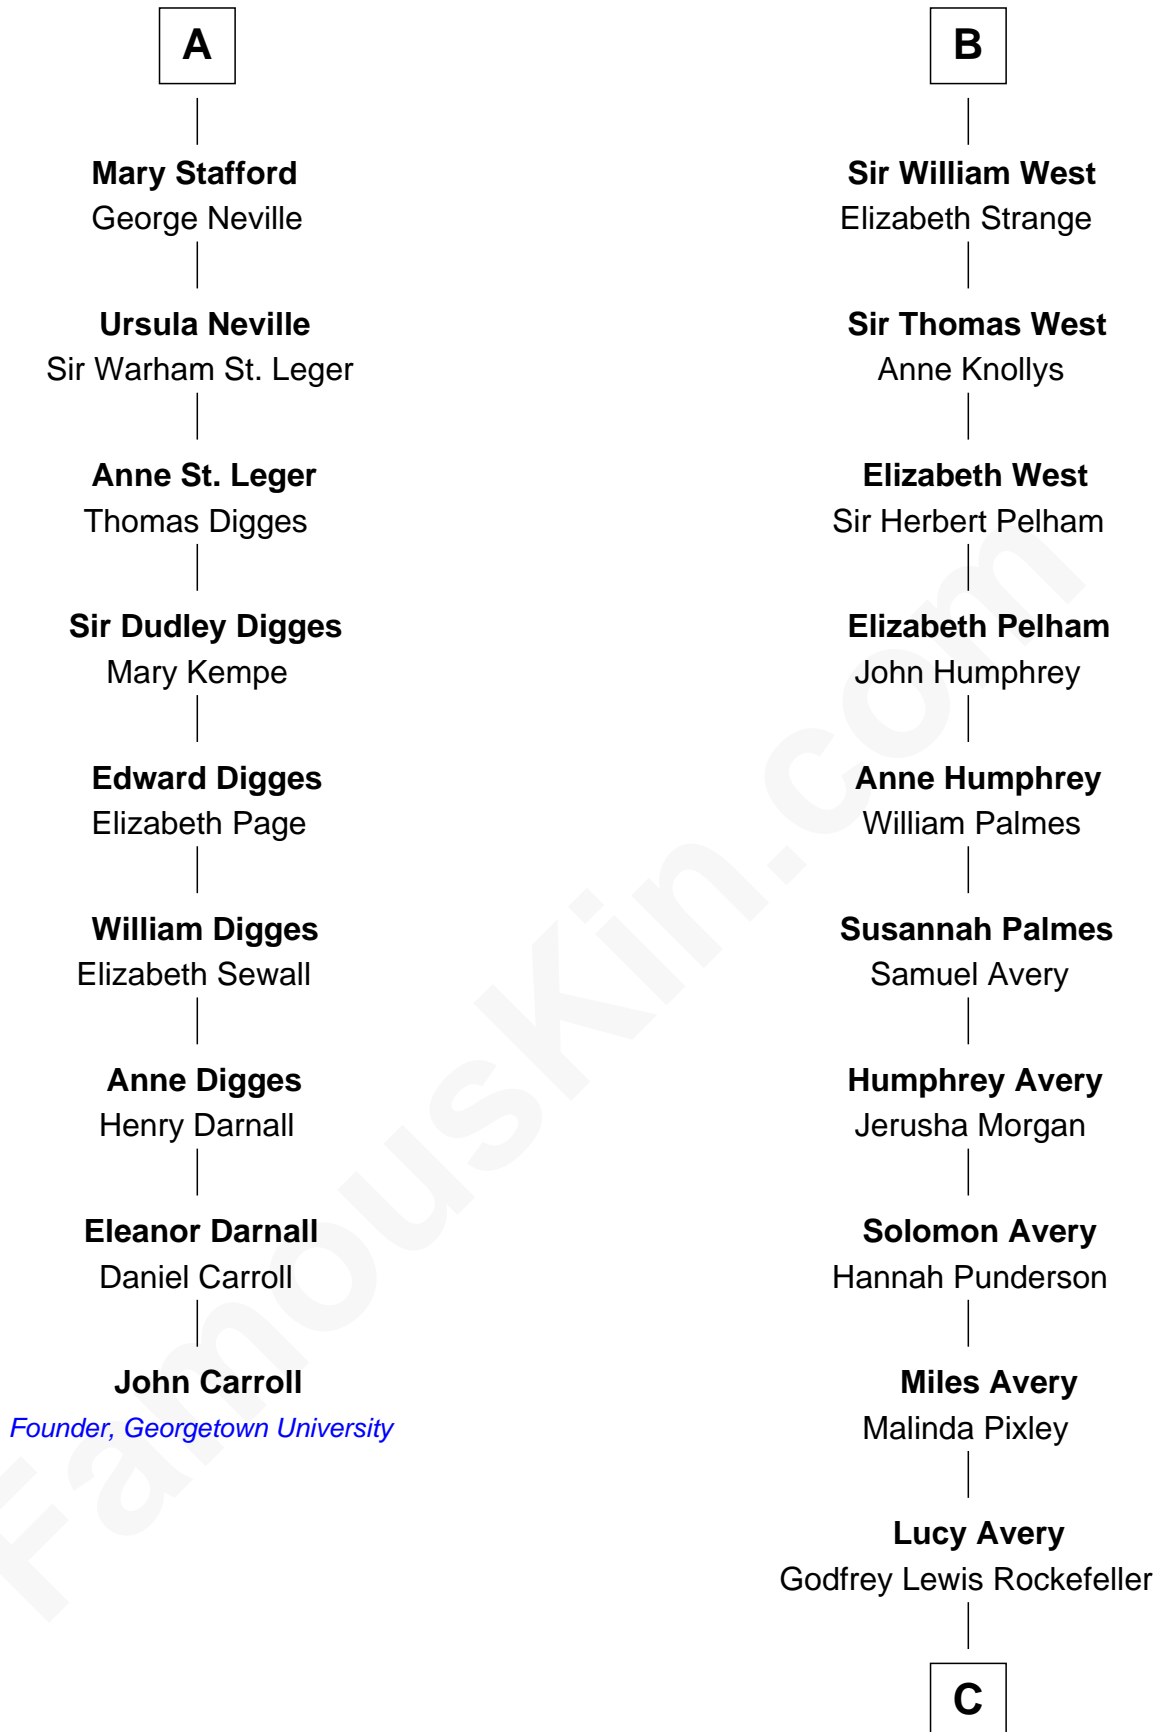

FamousKin.com

Relationship Chart of

John Carroll

Founder of Georgetown University

15th cousin 3 times removed of

John D. Rockefeller

Founder of the Standard Oil Company

Henry Plantagenet
Maud de Chaworth

Mary Plantagenet
Henry de Percy

Sir Henry Percy
Margaret de Neville

Sir Henry Percy
Elizabeth Mortimer

Sir Henry Percy
Eleanor Neville

Sir Henry Percy
Eleanor Poynings

Henry Percy
Maud Herbert

Eleanor Percy
Edward Stafford

A

Joan of Lancaster
John de Mowbray

Eleanor Mowbray
Roger de la Warre

Joan de la Warre
Sir Thomas West

Sir Reynold West
Margaret Thorley

Sir Richard West
Katherine Hungerford

Sir Thomas West
Eleanor Copley

Sir George West
Elizabeth Morton

B

C

|
William Avery Rockefeller

Eliza Davison

|
John D. Rockefeller

Founder of the Standard Oil Company

FamousKin.com