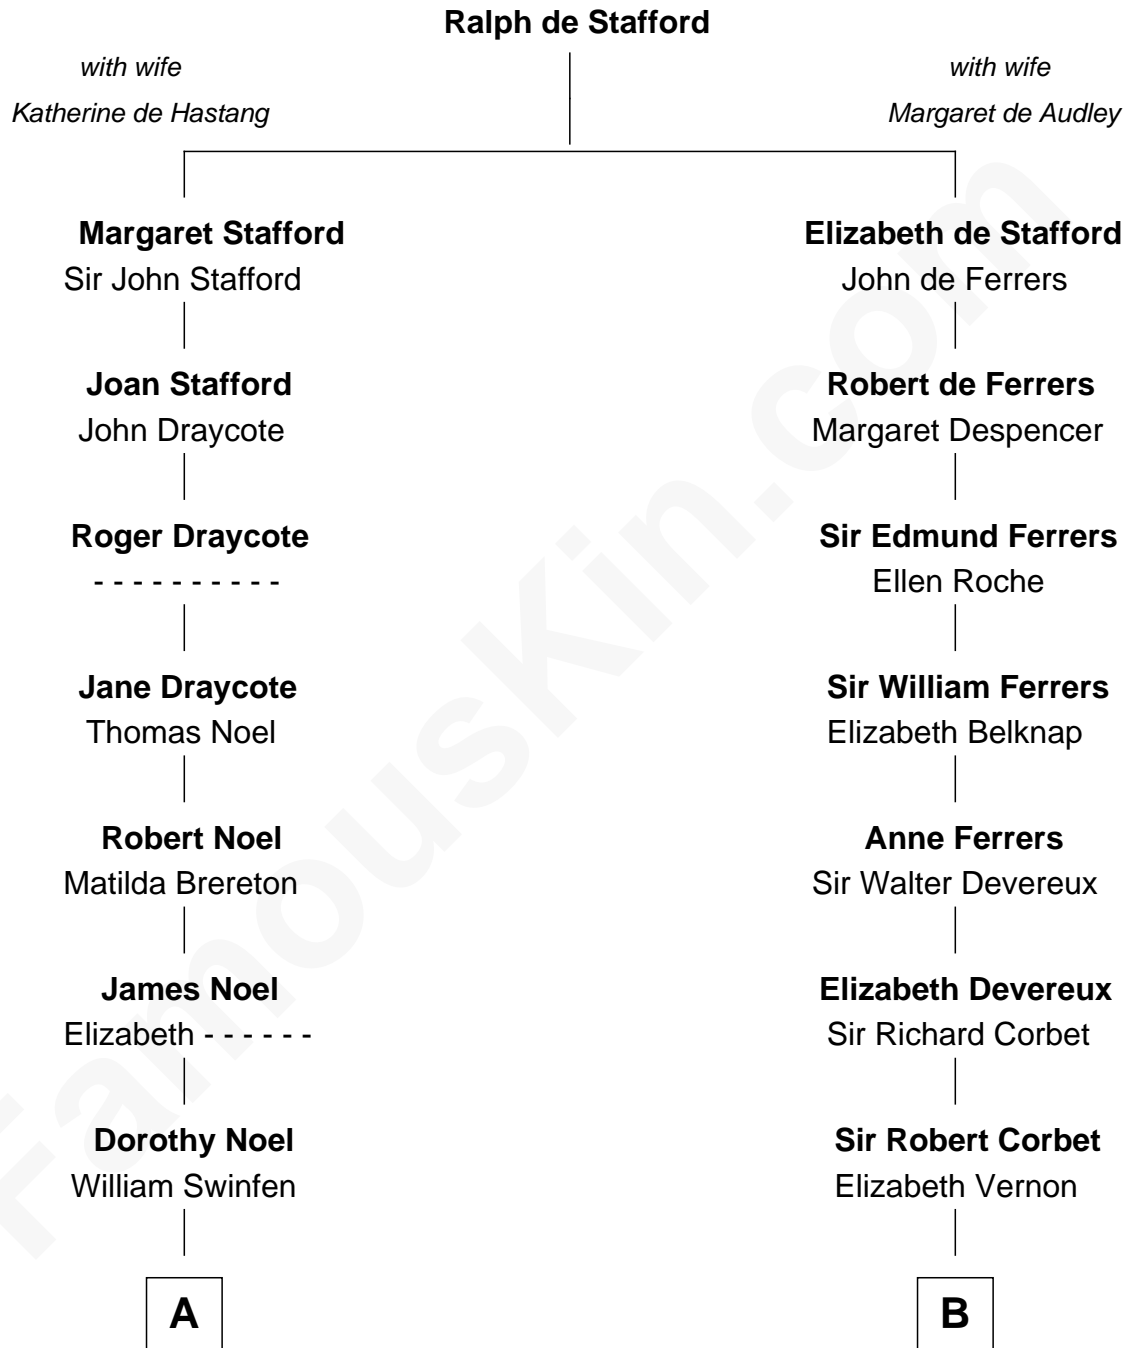

FamousKin.com

Relationship Chart of

John Carroll

Founder of Georgetown University

14th cousin 5 times removed of

John D. Rockefeller

Founder of the Standard Oil Company

C

—
Lucy Avery

Godfrey Lewis Rockefeller

—
William Avery Rockefeller

Eliza Davison

—
John D. Rockefeller

Founder of the Standard Oil Company

FamousKin.com