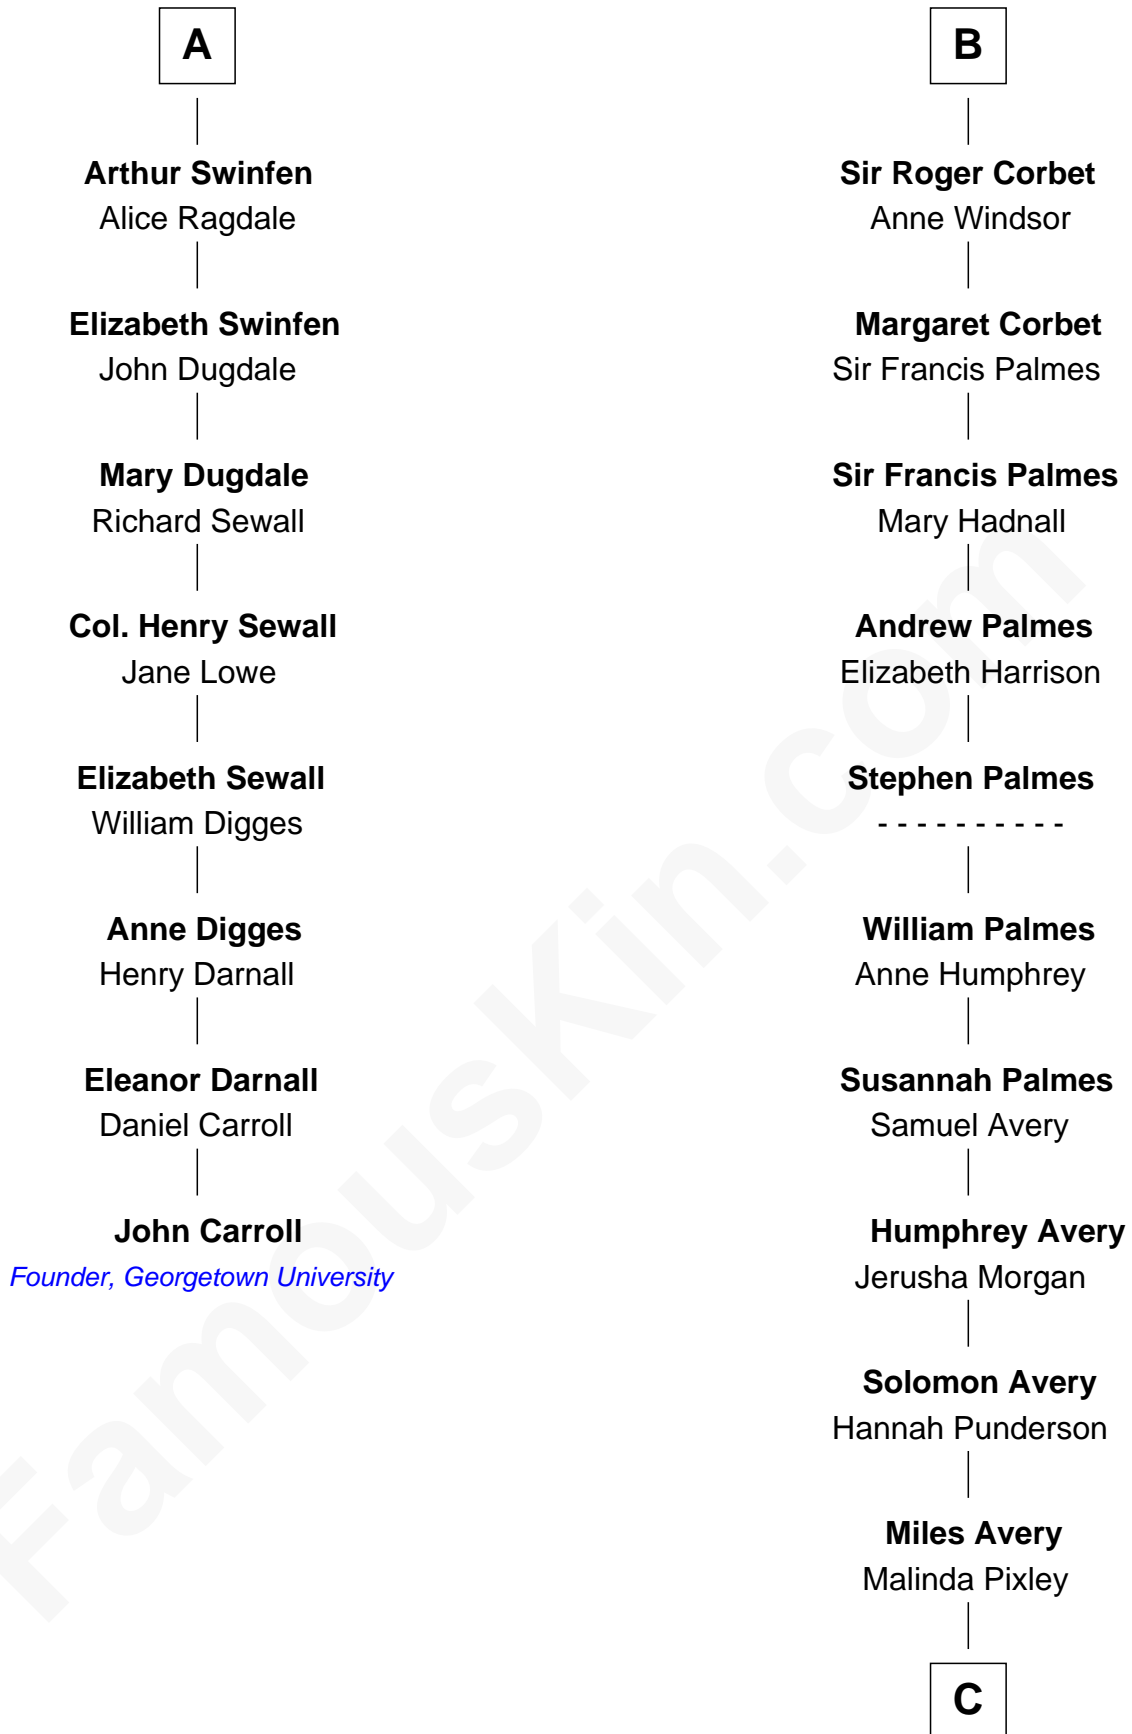

FamousKin.com

Relationship Chart of

John Carroll

Founder of Georgetown University

14th cousin 5 times removed of

John D. Rockefeller

Founder of the Standard Oil Company

C

—
Lucy Avery

Godfrey Lewis Rockefeller

—
William Avery Rockefeller

Eliza Davison

—
John D. Rockefeller

Founder of the Standard Oil Company

FamousKin.com