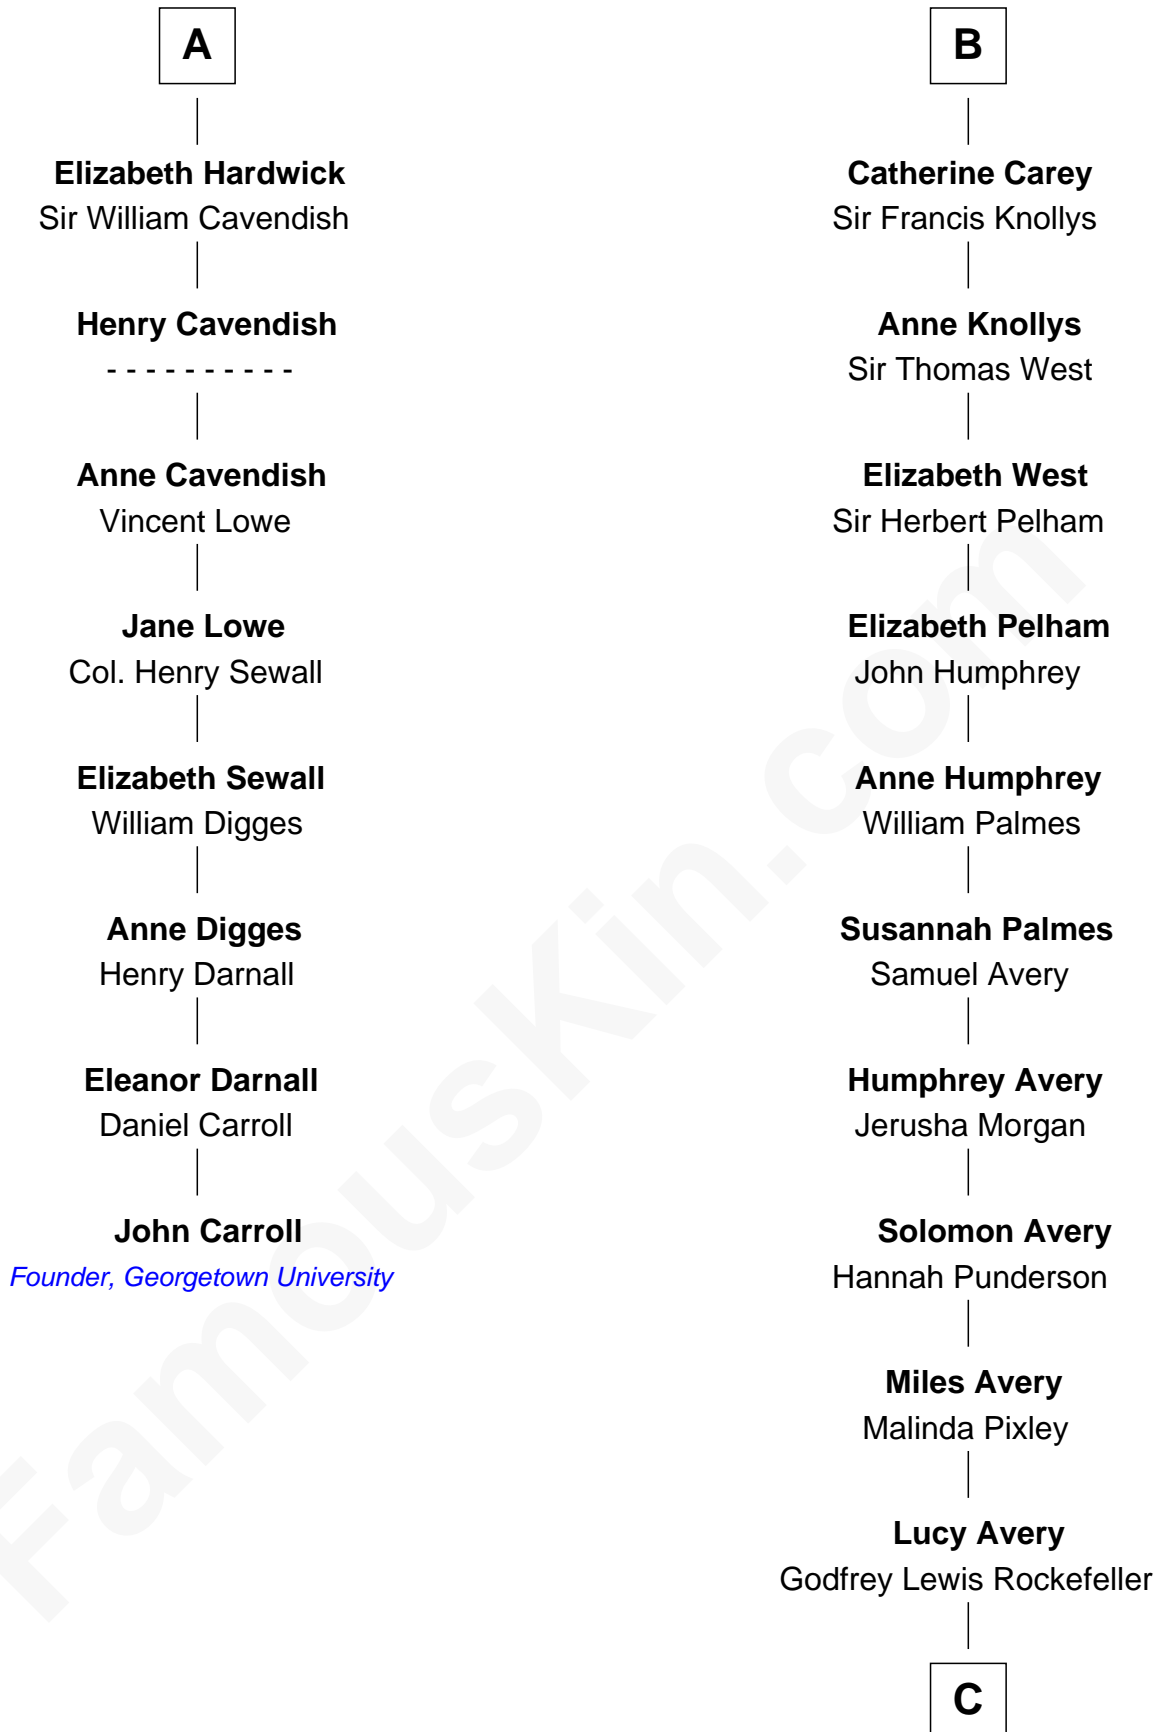

## Relationship Chart of

### John Carroll

*Founder of Georgetown University*

14th cousin 4 times removed of

### John D. Rockefeller

*Founder of the Standard Oil Company*

**Edmund Fitzalan**

Alice de Warenne

**C**

|  
**William Avery Rockefeller**

Eliza Davison

|  
**John D. Rockefeller**

*Founder of the Standard Oil Company*

FamousKin.com