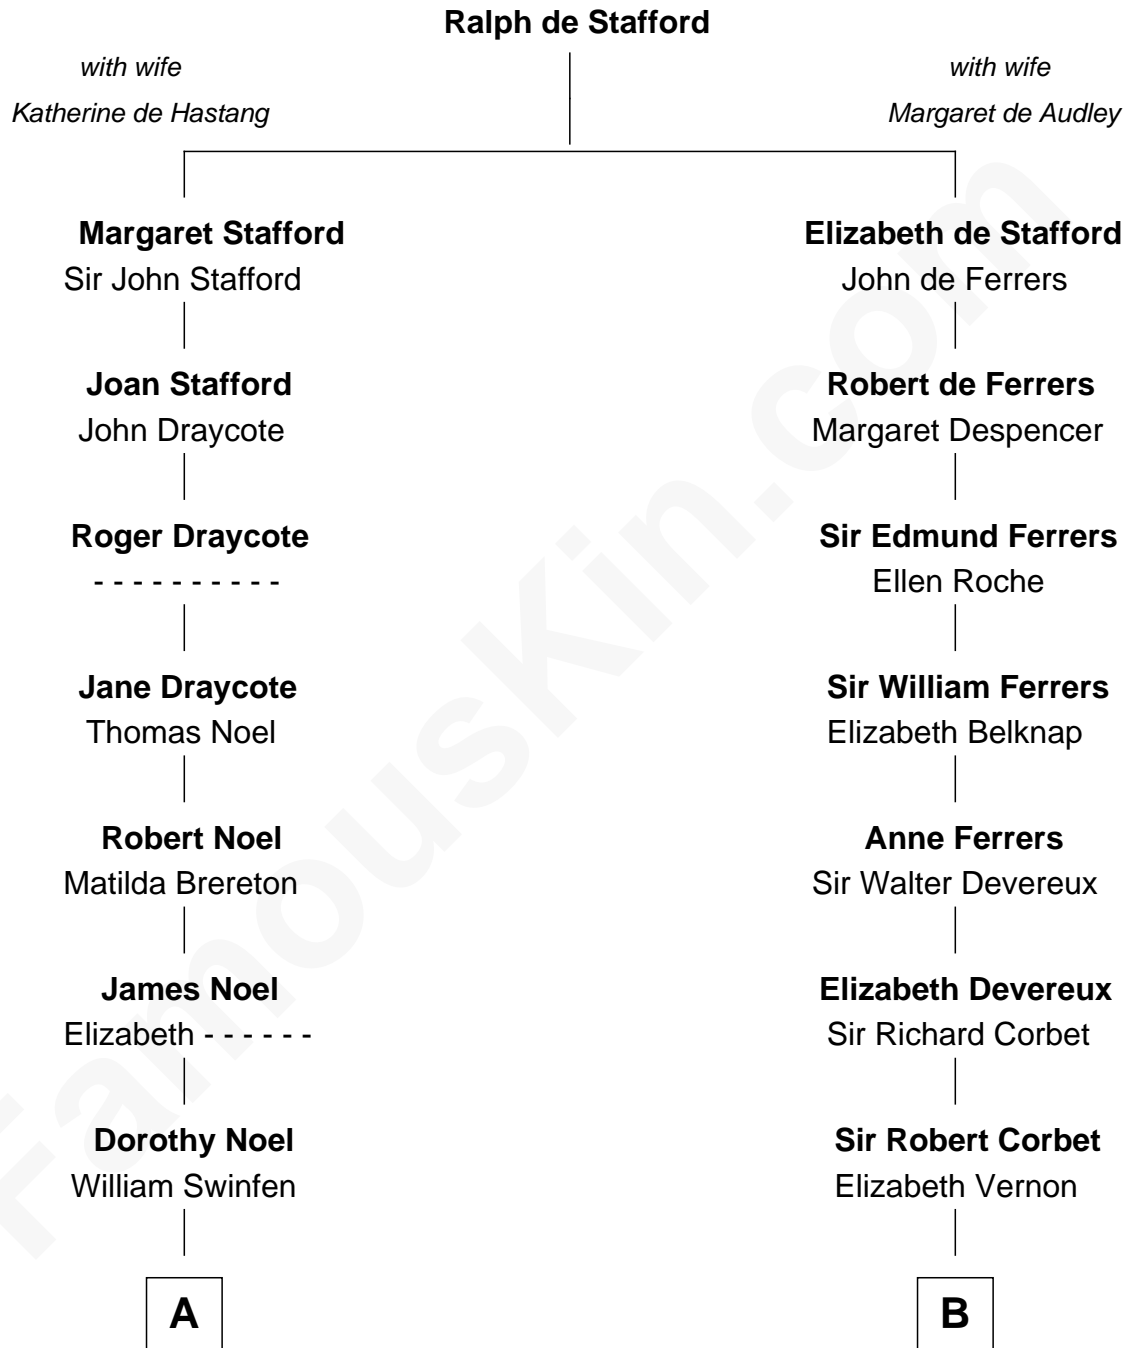

## Relationship Chart of

### John Carroll

Founder of Georgetown University

14th cousin 7 times removed of

**Nelson Rockefeller**

41st U.S. Vice-President

**C**

—  
**Lucy Avery**

Godfrey Lewis Rockefeller

—  
**William Avery Rockefeller**

Eliza Davison

—  
**John Davison Rockefeller**

Laura Celestia Spelman

—  
**John Davison Rockefeller**

Abby Greene Aldrich

—  
**Nelson Rockefeller**

*41st U.S. Vice-President*