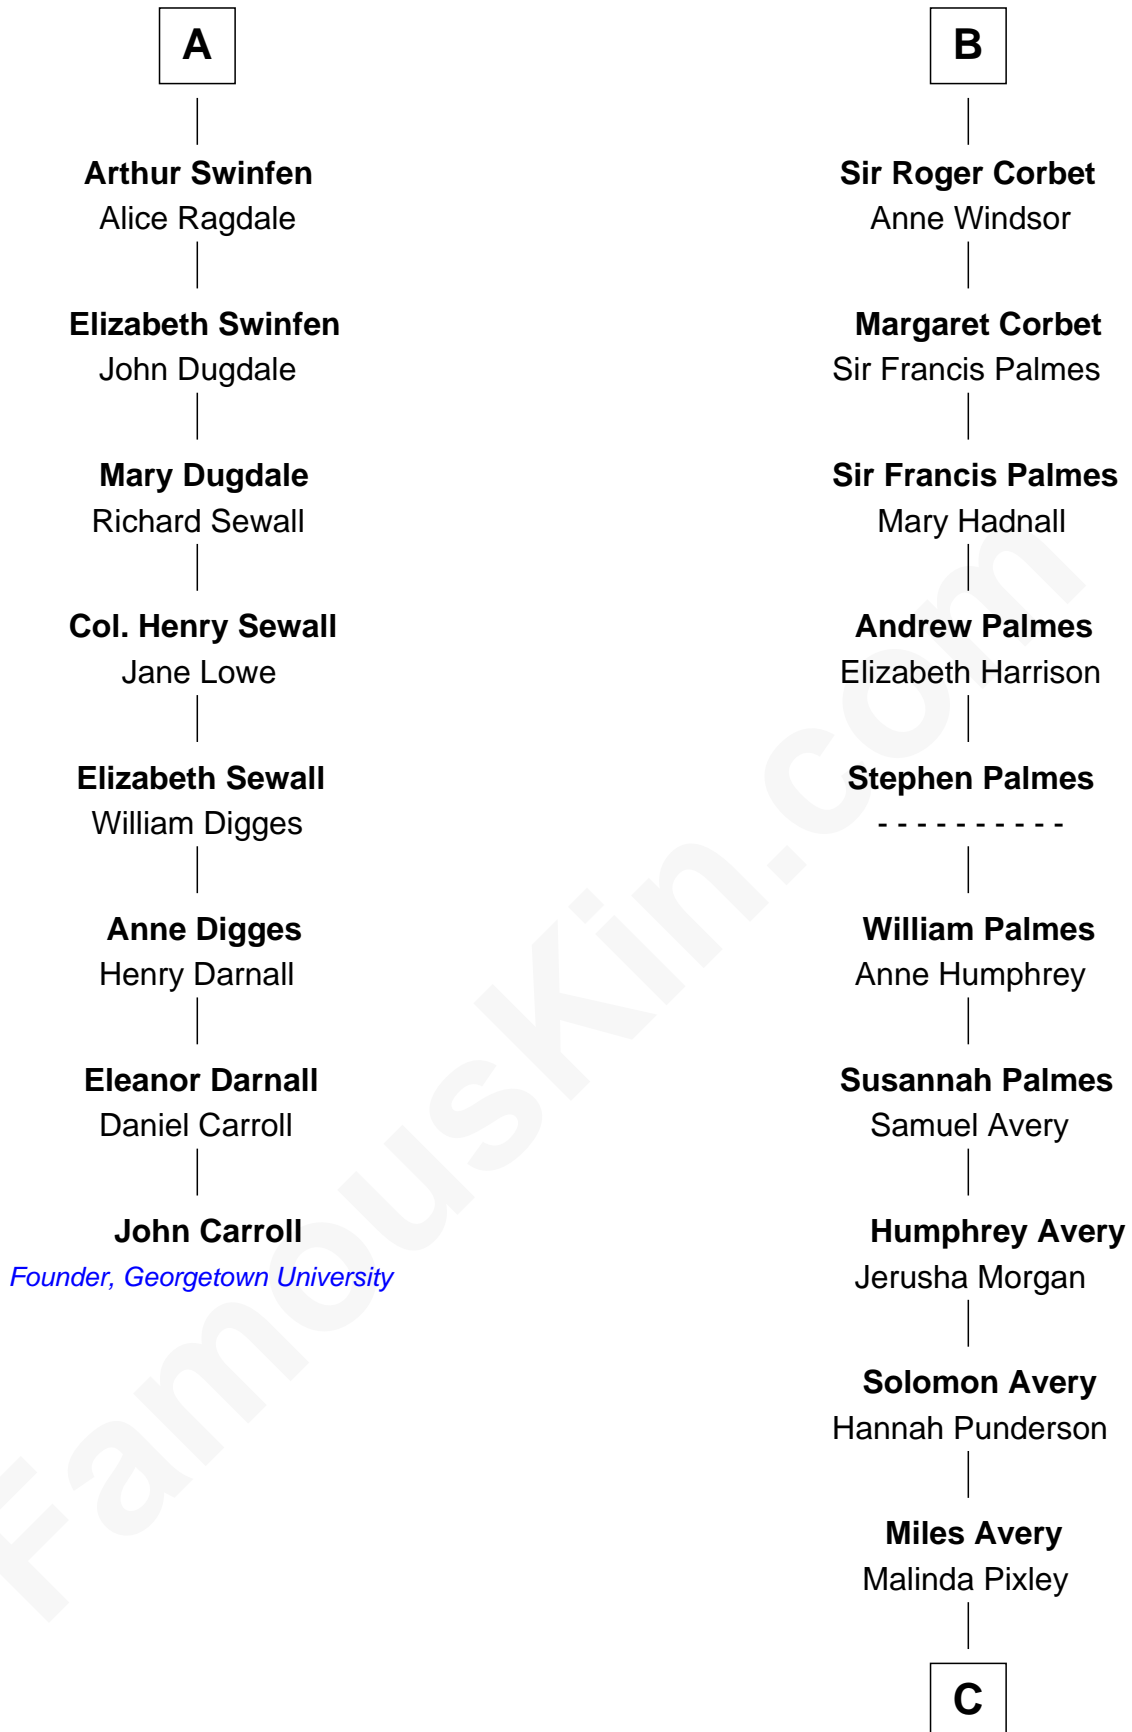

## Relationship Chart of

### John Carroll

Founder of Georgetown University

14th cousin 7 times removed of

**Nelson Rockefeller**

41st U.S. Vice-President

**C**

—  
**Lucy Avery**

Godfrey Lewis Rockefeller

—  
**William Avery Rockefeller**

Eliza Davison

—  
**John Davison Rockefeller**

Laura Celestia Spelman

—  
**John Davison Rockefeller**

Abby Greene Aldrich

—  
**Nelson Rockefeller**

*41st U.S. Vice-President*