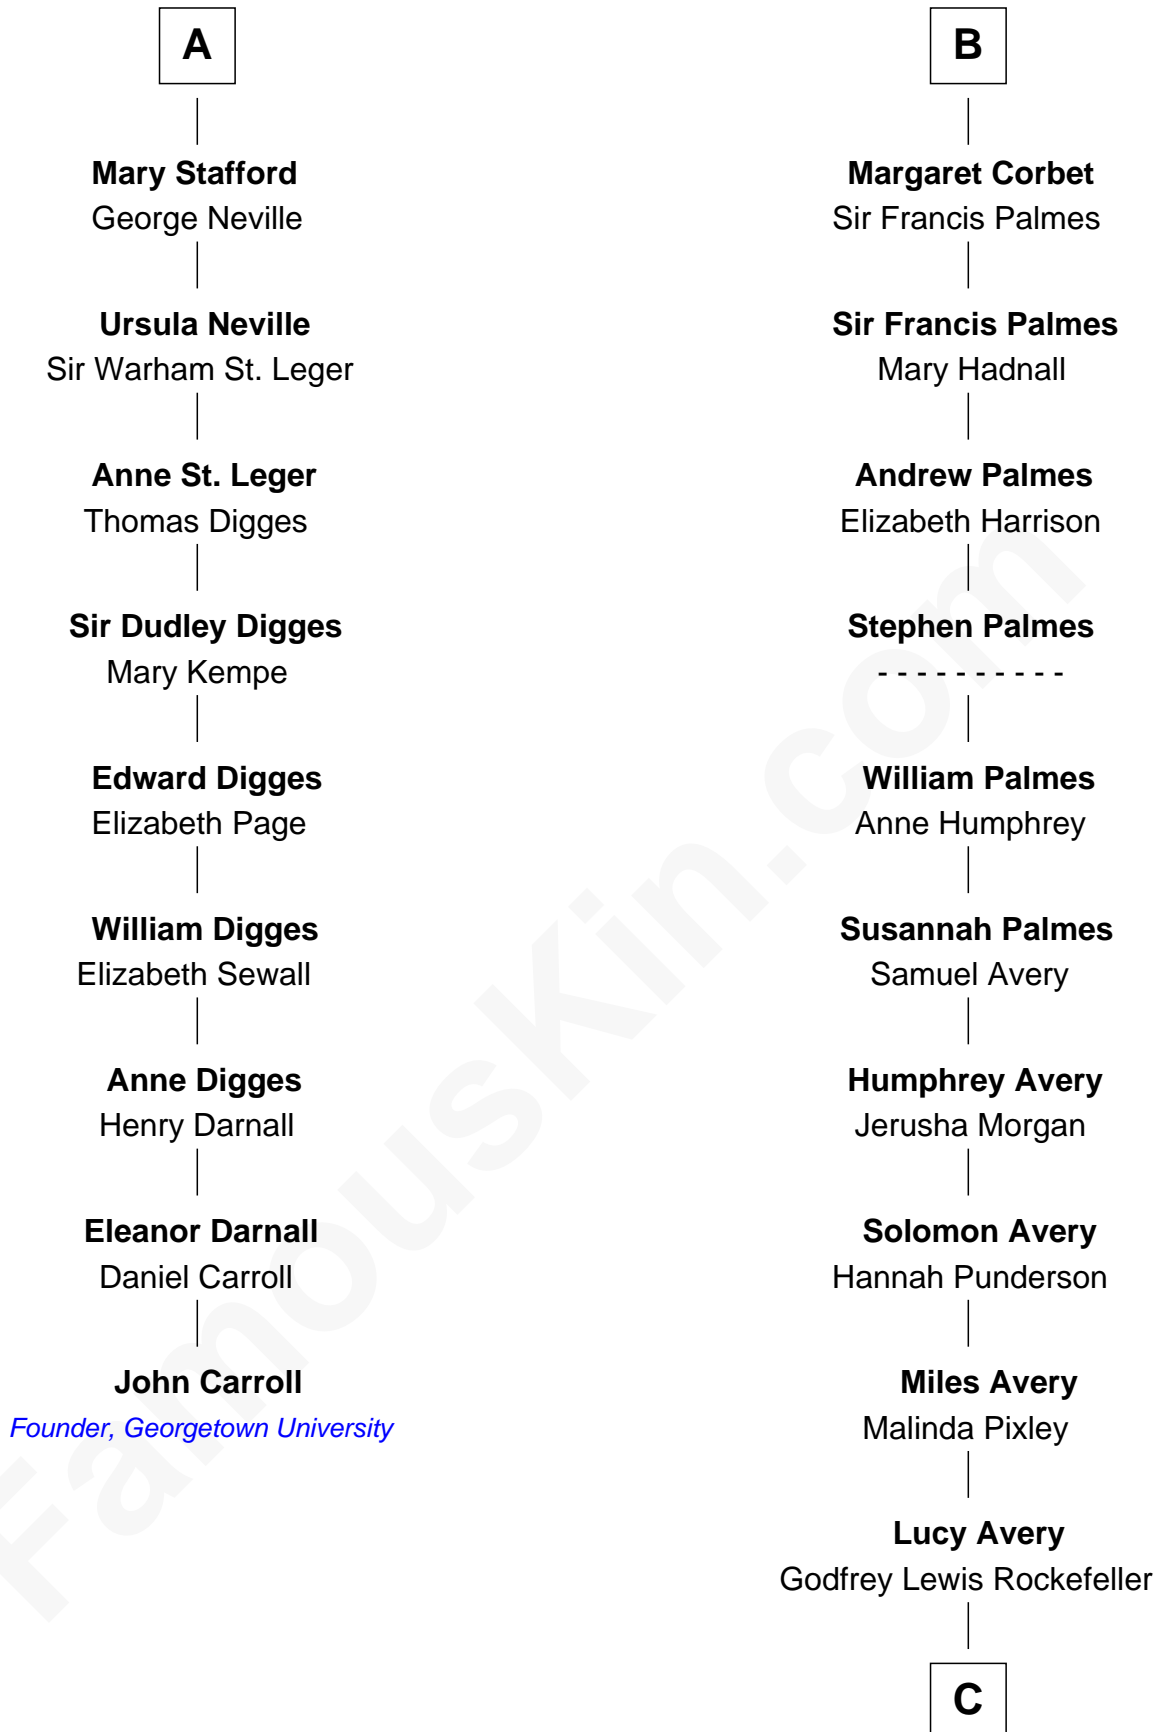

FamousKin.com

Relationship Chart of

John Carroll

Founder of Georgetown University

15th cousin 5 times removed of

Nelson Rockefeller

41st U.S. Vice-President

C

William Avery Rockefeller

Eliza Davison

John Davison Rockefeller

Laura Celestia Spelman

John Davison Rockefeller

Abby Greene Aldrich

Nelson Rockefeller

41st U.S. Vice-President