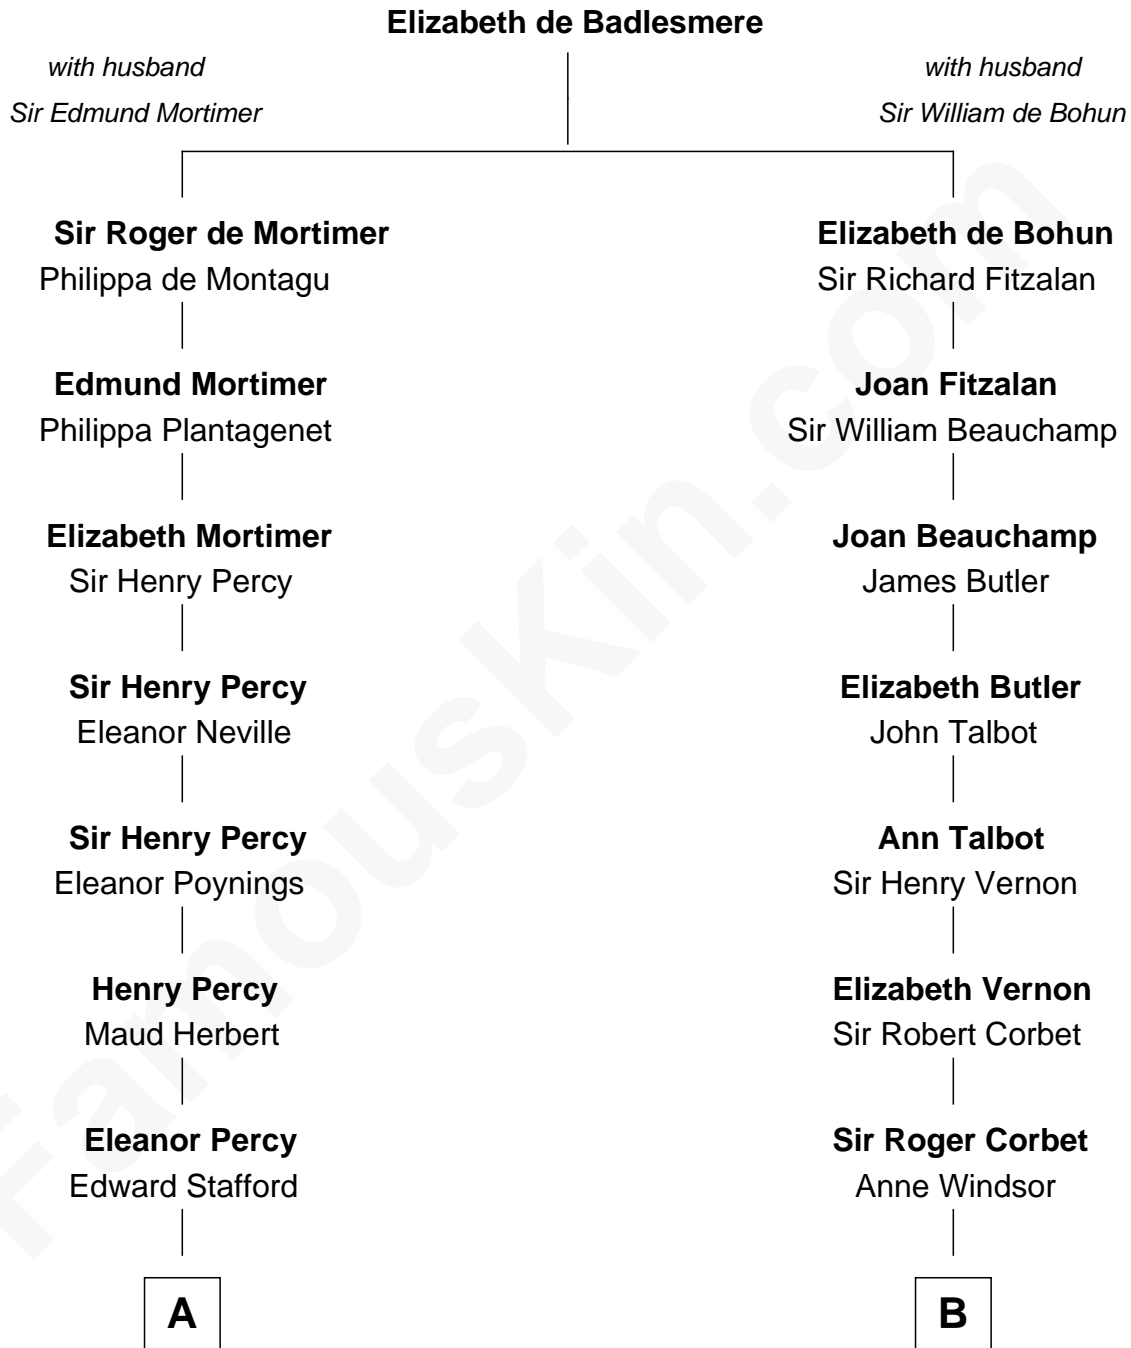

FamousKin.com

Relationship Chart of

John Carroll

Founder of Georgetown University

15th cousin 5 times removed of

Nelson Rockefeller

41st U.S. Vice-President

C

William Avery Rockefeller

Eliza Davison

John Davison Rockefeller

Laura Celestia Spelman

John Davison Rockefeller

Abby Greene Aldrich

Nelson Rockefeller

41st U.S. Vice-President